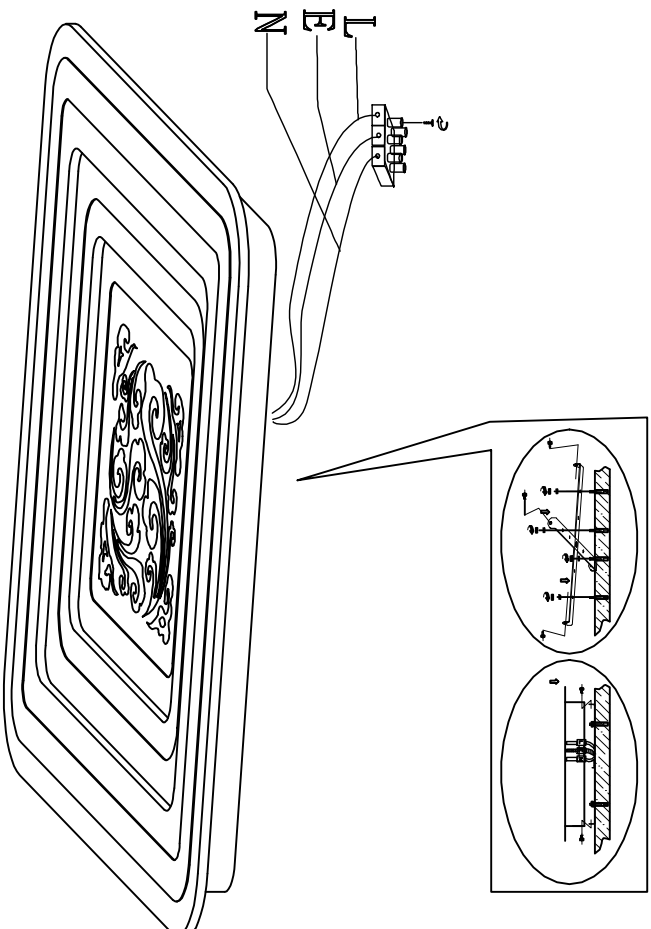

# 2282-8C CEILING LAMP

Bulb  
LED: 150W