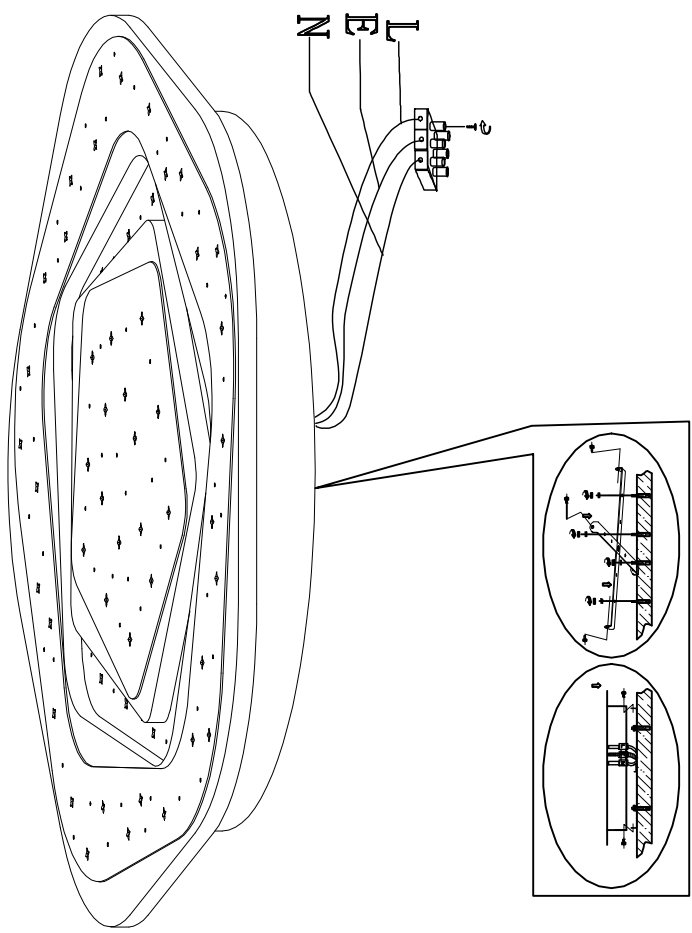

2281-5C CEILING LAMP

Bulb
LED: 80W