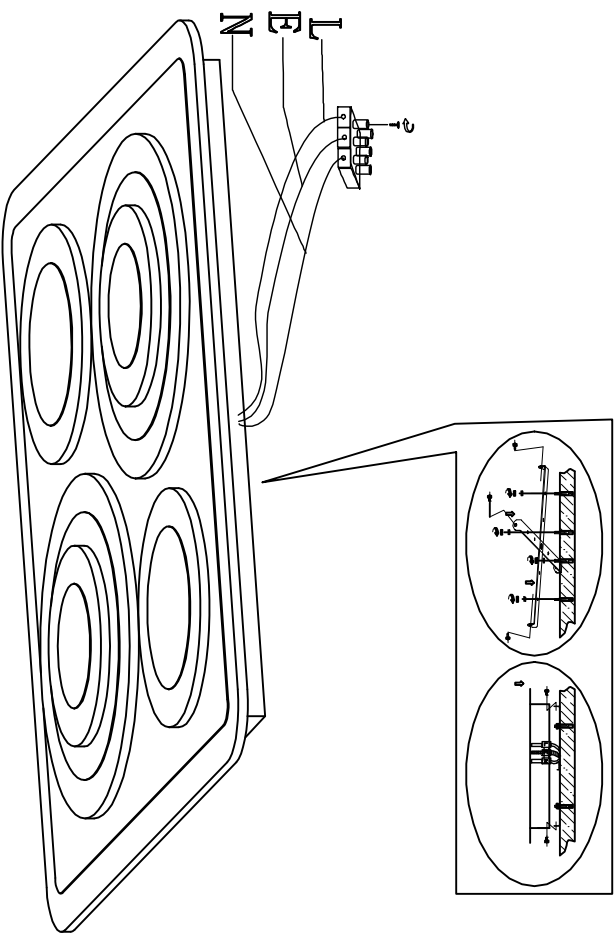

2280-8C CEILING LAMP

Bulb
LED: 110W