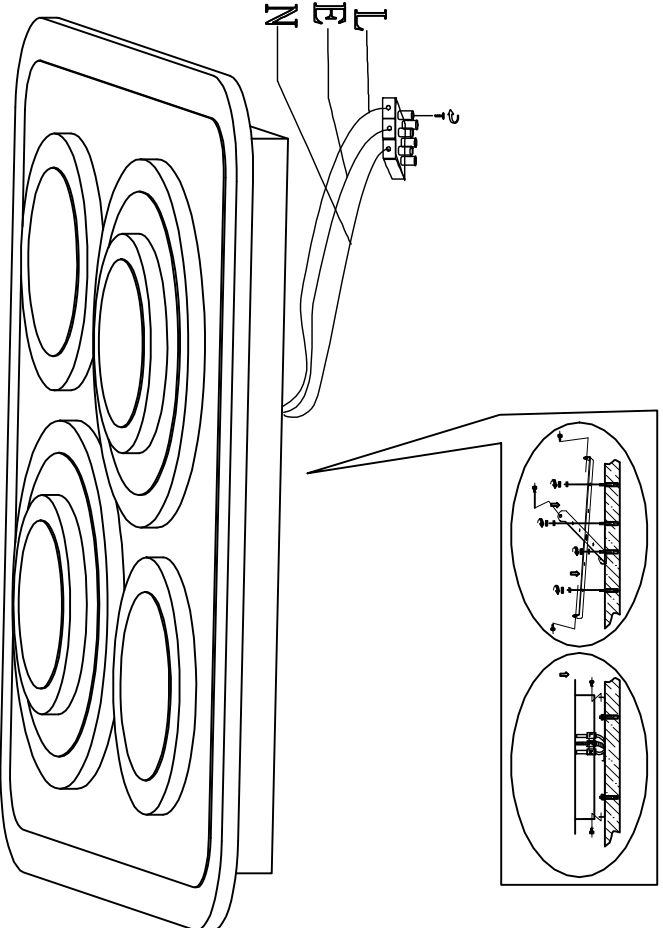

# 2280-5C CEILING LAMP

Bulb  
LED: 72W