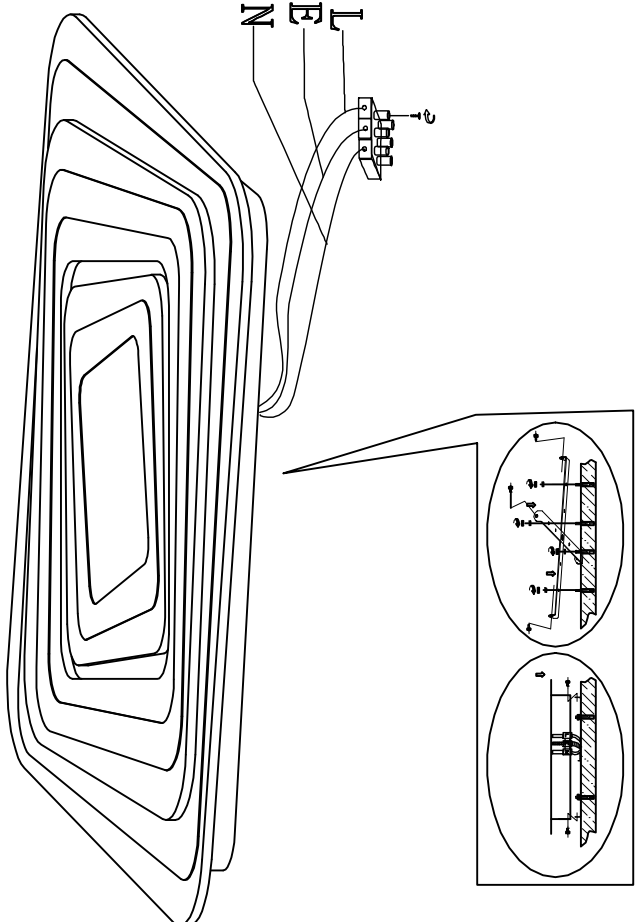

# 2279-8C CEILING LAMP

Bulb  
LED: 160W