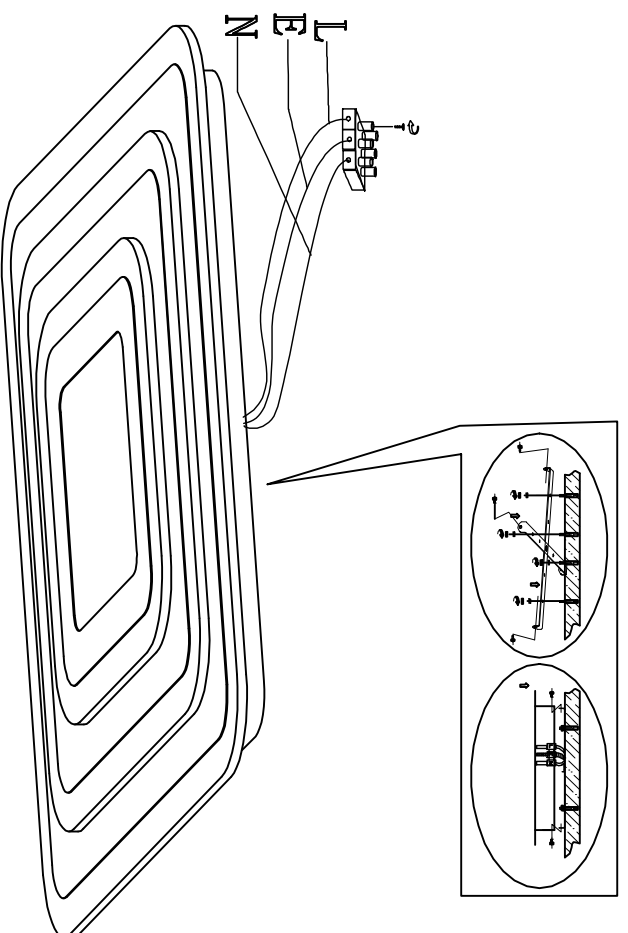

2278-8C
CEILING LAMP

Bulb
LED: 130W