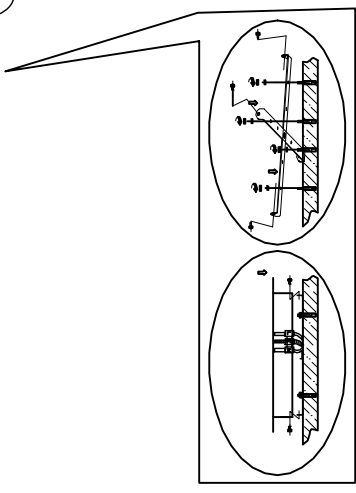

# 2278-5C CEILING LAMP

Bulb  
LED: 80W