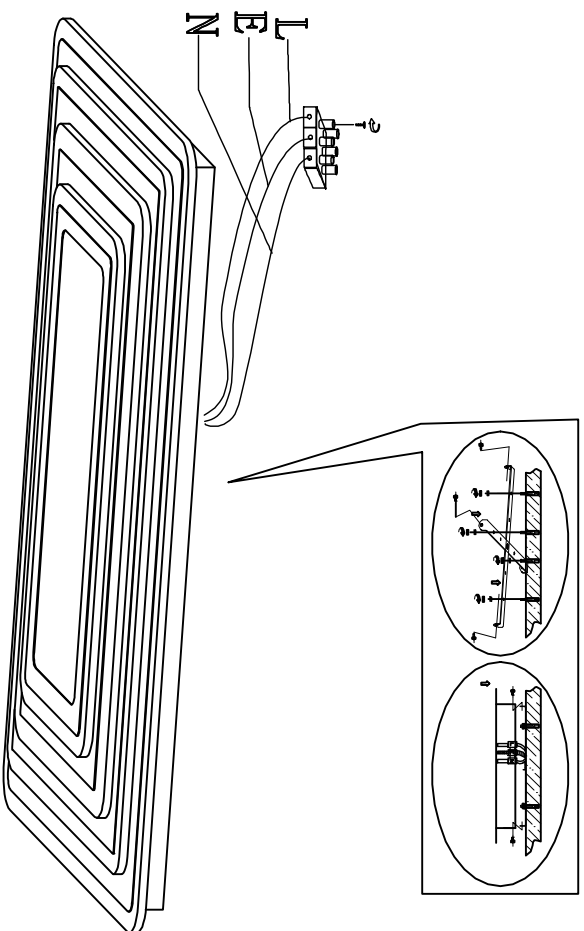

2277-10C CEILING LAMP

Bulb
LED: 190W