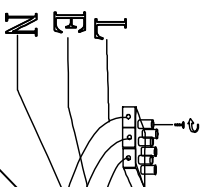

**2275-5C  
CEILING LAMP**

**Bulb  
LED: 120W**