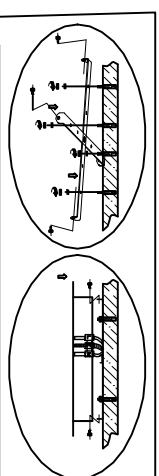

**2275-5C  
CEILING LAMP**

**Bulb  
LED: 120W**