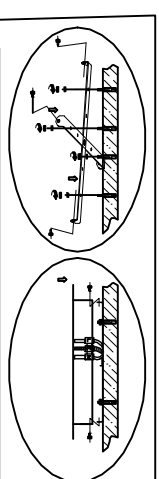

2274-5C CEILING LAMP

Bulb
LED: 60W