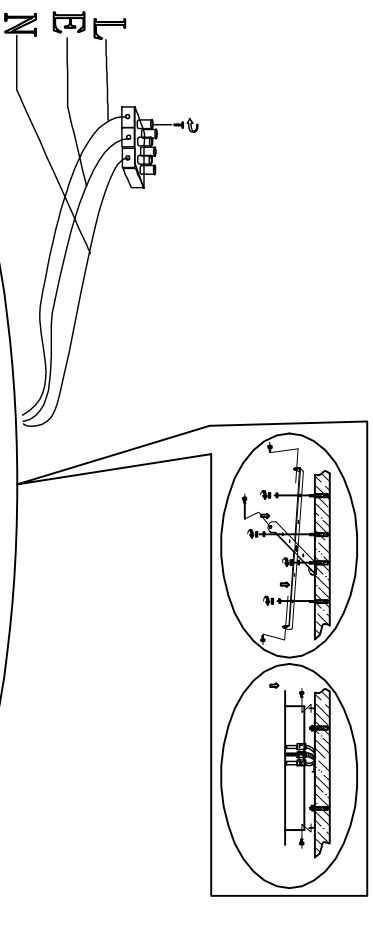

2273-8C
CEILING LAMP

Bulb
LED: 120W