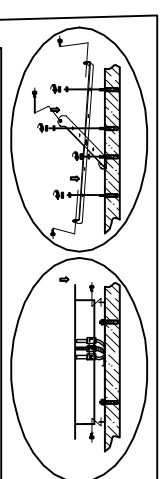

2271-8C CEILING LAMP

Bulb
LED: 150W