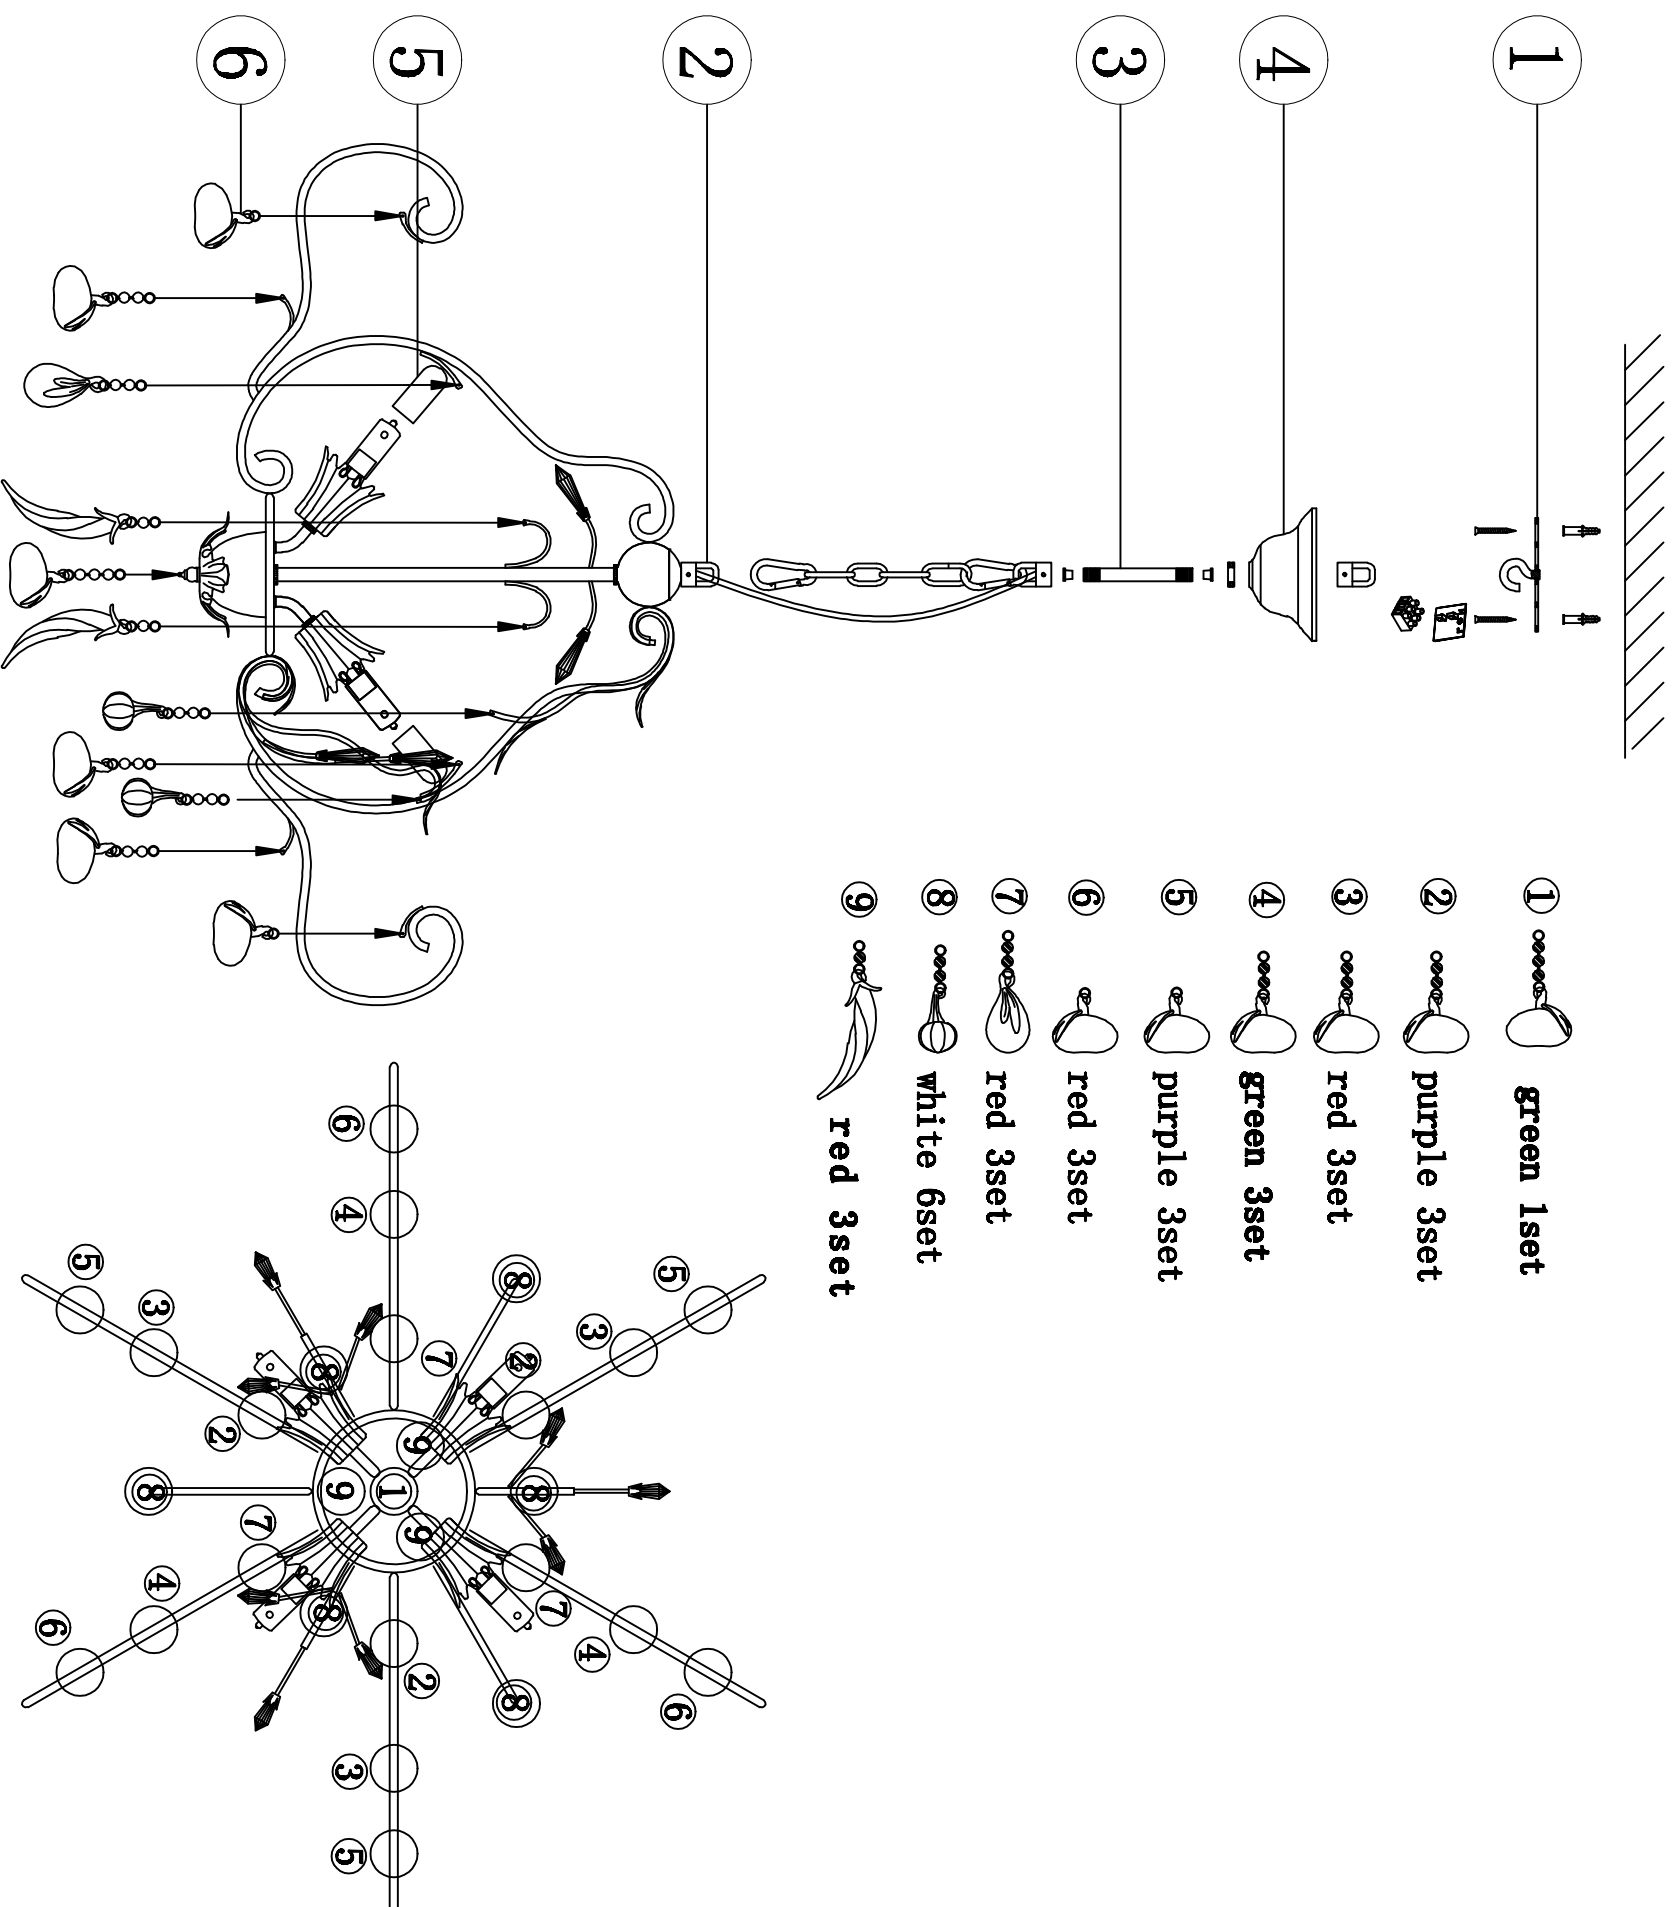

1151/01 LM-4

4 x 40W G9

- ① green 1set
- ② purple 3set
- ③ red 3set
- ④ green 3set
- ⑤ purple 3set
- ⑥ red 3set
- ⑦ red 3set
- ⑧ white 6set
- ⑨ red 3set