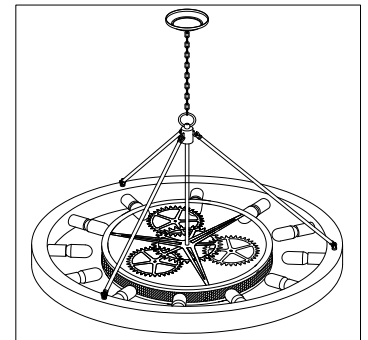

ENGLISH

Specification of installation

In order to ensure safety use, please notice the following items:

- . Read and understand the whole Specification.
- . Suitable for the use of 220-240V and 50-60Hz.
- . Please wear gloves as installment and avoid rot on the surface of plating.
- . Must be installed on the fixed places and be checked annually.
- . Please turn off the lighting source by soft cloth as cleaning prohibited to use of rotted detergent.
- . Please connect with the local sales service center when there are any abnormality.

- 1 Tube
- 2 Connection box
- 3 Cable
- 4 Hook
- 5 Hook with tube
- 6 Chain
- 7 Expanded Screw
- 8 Spanna
- 9 Steel wire
- 10 Terminal
- 11 Canopy
- 12 Allen Key
- 13 Glass
- 14 Final

Product coding: VALENCIA
SP12 D1000

BASE SIZE:

FIXTURE SIZE: