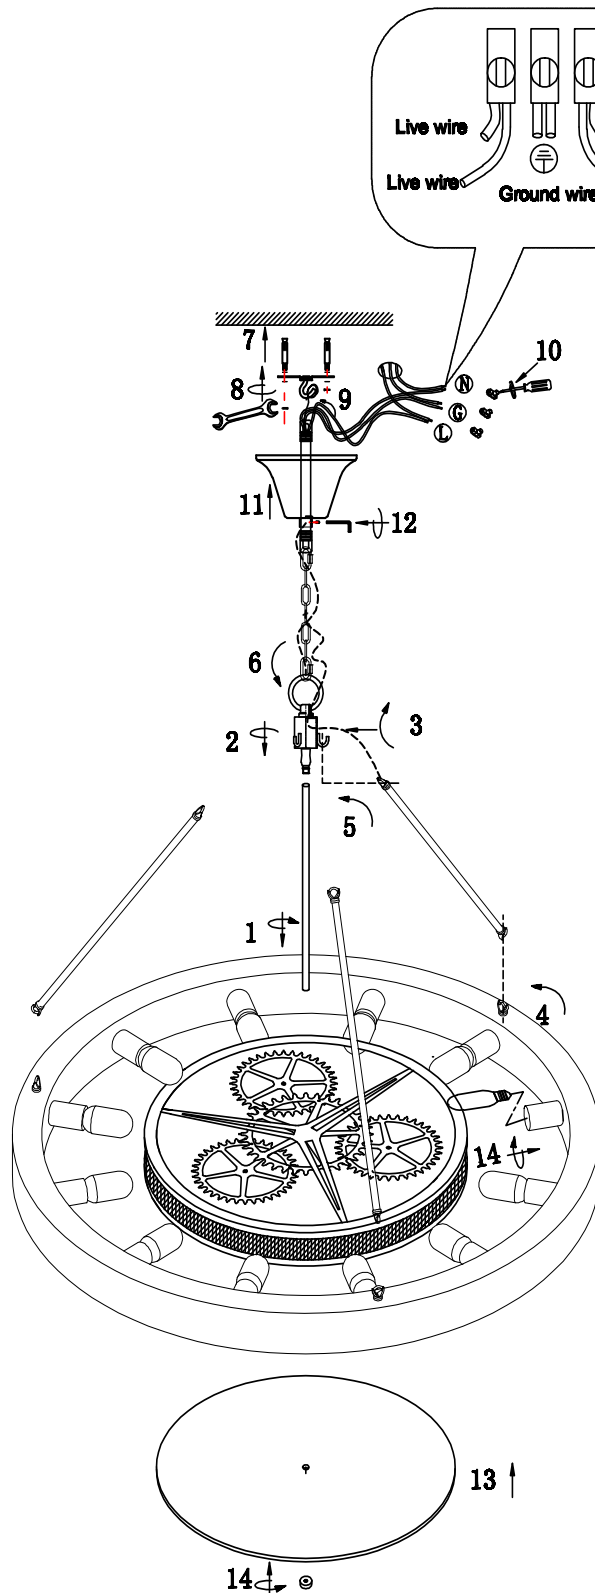

ENGLISH

Specification of installation

In order to ensure safety use, please notice the following items:

- . Read and understand the whole Specification.
- . Suitable for the use of 220-240V and 50-60Hz.
- . Please wear gloves as installment and avoid rot on the surface of plating.
- . Must be installed on the fixed places and be checked annually.
- . Please turn off the lighting source by soft cloth as cleaning prohibited to use of rotted detergent.
- . Please connect with the local sales service center when there are any abnormality.

- 1 Tube
- 2 Connection box
- 3 Cable
- 4 Hook
- 5 Hook with tube
- 6 Chain
- 7 Expanded Screw
- 8 Spanna
- 9 Steel wire
- 10 Terminal
- 11 Canopy
- 12 Allen Key
- 13 Glass
- 14 Final

Product coding: VALENCIA
SP12 D1000

BASE SIZE:

FIXTURE SIZE: