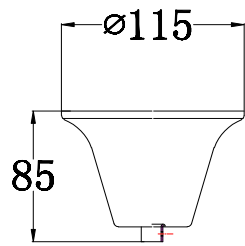

- 1 Tube
- 2 Connection box
- 3 Cable
- 4 Hook
- 5 Hook with tube
- 6 Chain
- 7 Expanded Screw
- 8 Spanna
- 9 Steel wire
- 10 Terminal
- 11 Canopy
- 12 Allen Key
- 13 Glass
- 14 Final

Product coding: VALENCIA
SP12 D1000

BASE SIZE:

FIXTURE SIZE: