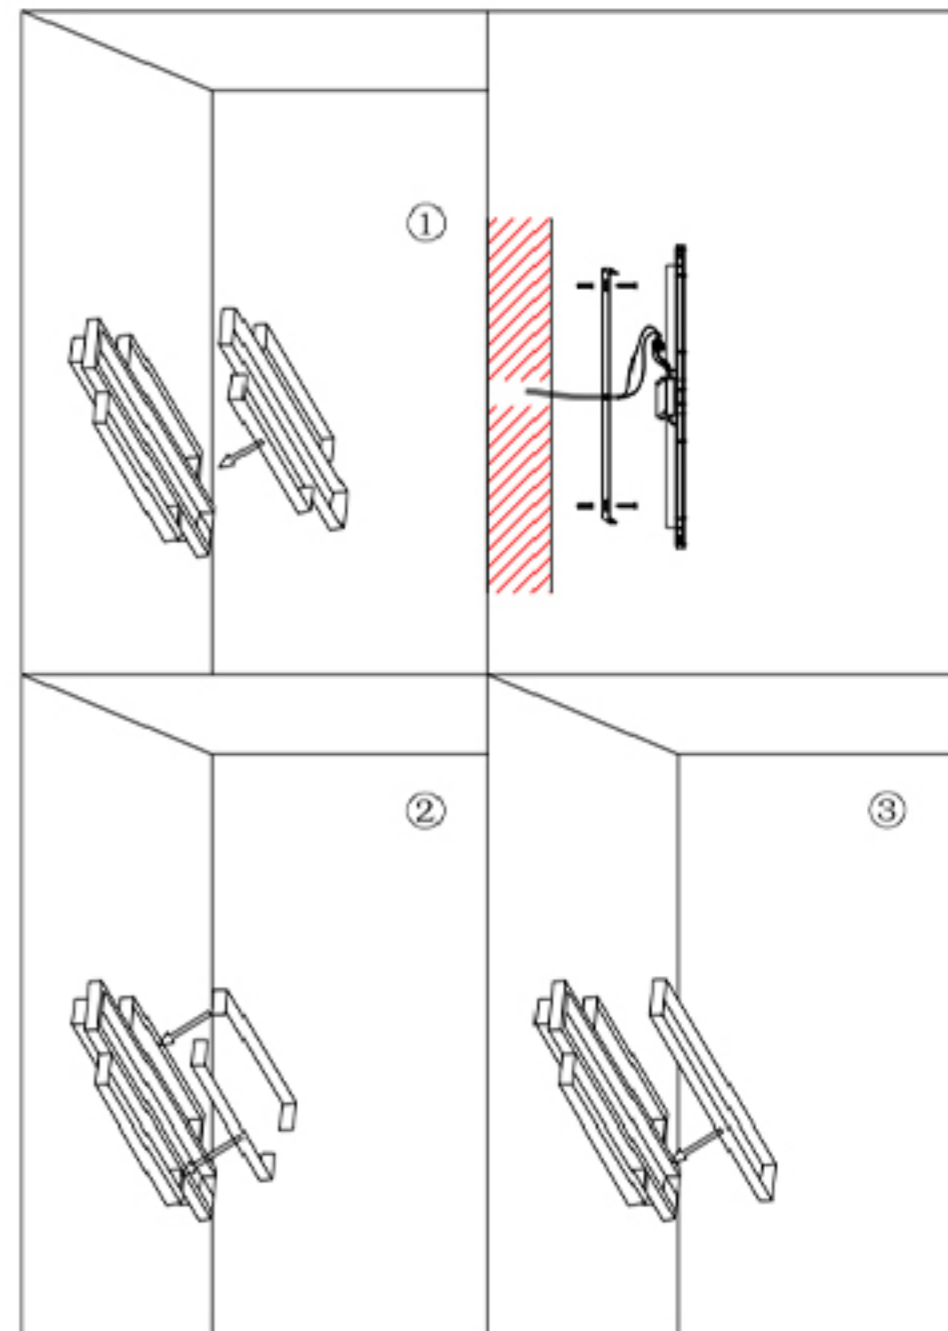

Specification of installation

In order to ensure safety use, please notice the following items:

- Read and understand the whole Specification.
- Suitable for the use of 220-240V and 50-60Hz.
- Must be installed on the fixed places and be checked annually
- Please wear gloves as installment and avoid rot on the surface of plaetng.
- Please tum off the lighting source by soft cloth as cleaning prohibited to use of rotted detergent.
- Please connect with the local sales service center when there are any abnormality.

Product coding: SOBRE AP35W LED H600 V2 BLACK