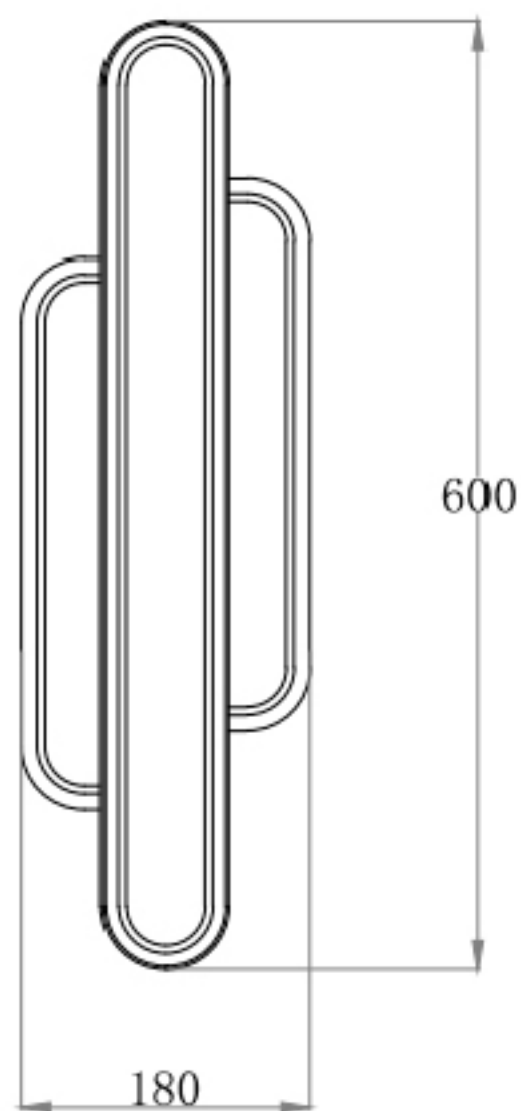

Specification of installation

In order to ensure safety use, please notice the following items:

- Read and understand the whole Specification.
- Suitable for the use of 220-240V and 50-60Hz.
- Must be installed on the fixed places and be checked annually
- Please wear gloves as installment and avoid rot on the surface of plaetng.
- Please tum off the lighting source by soft cloth as cleaning prohibited to use of rotted detergent.
- Please connect with the local sales service center when there are any abnormality.

Product coding: SOBRE AP35W LED H600 V1 BLACK