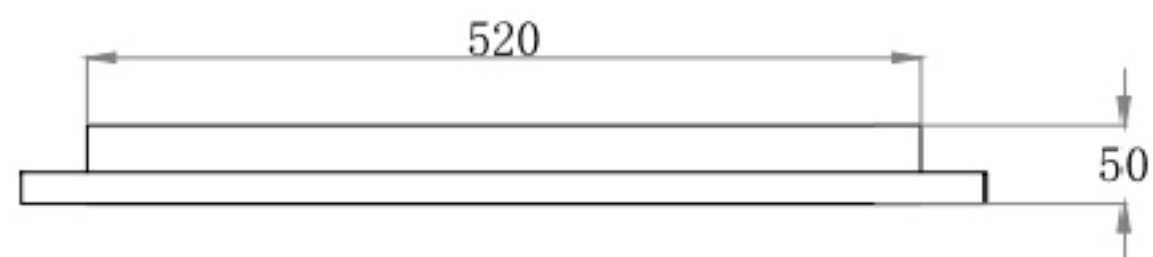

Specification of installation

In order to ensure safety use, please notice the following items:

- Read and understand the whole Specification.
- Suitable for the use of 220-240V and 50-60Hz.
- Must be installed on the fixed places and be checked annually
- Please wear gloves as installment and avoid rot on the surface of plaetng.
- Please tum off the lighting source by soft cloth as cleaning prohibited to use of rotted detergent.
- Please connect with the local sales service center when there are any abnormality.

Product coding: SOBRE AP35W LED H600 V1 BLACK