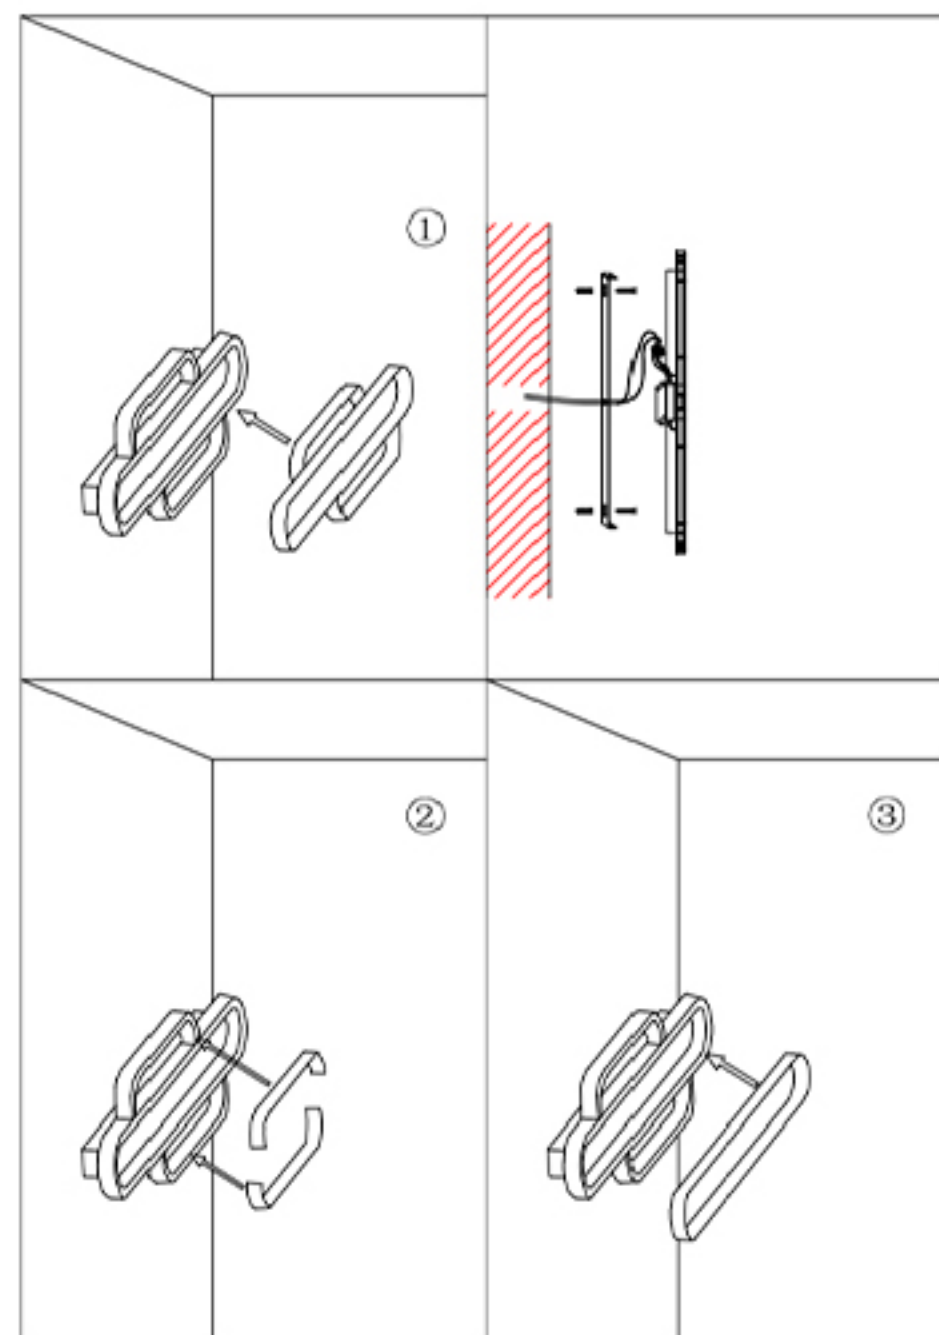

Specification of installation

In order to ensure safety use, please notice the following items:

- Read and understand the whole Specification.
- Suitable for the use of 220-240V and 50-60Hz.
- Must be installed on the fixed places and be checked annually
- Please wear gloves as installment and avoid rot on the surface of plaetng.
- Please tum off the lighting source by soft cloth as cleaning prohibited to use of rotted detergent.
- Please connect with the local sales service center when there are any abnormality.

Product coding: SOBRE AP35W LED H600 V1 BLACK