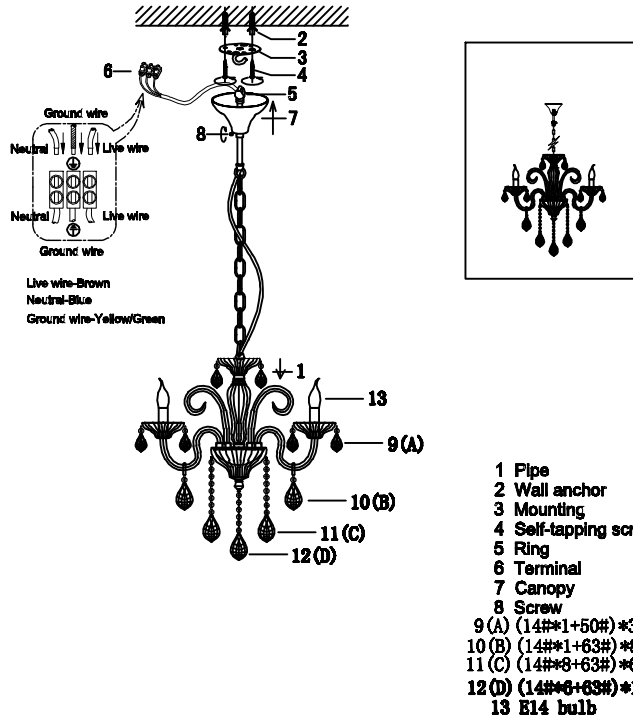

ENGLISH

Specification of installation

In order to ensure safety use, please notice the following items:

- Read and understand the whole Specification.
- Suitable for the use of 220-240V and 50-60Hz.
- Please wear gloves as installation and avoid rot on the surface of plating.
- Must be installed on the fixed places and be checked annually.
- Please turn off the lighting source by soft cloth as cleaning prohibited to use of rotted detergent.
- Please connect with the local sales service center when there are any abnormality.

Product coding: SIERRA SP8

CEILING PAN SIZE:

FIXTURE SIZE: