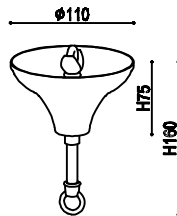

ENGLISH

Specification of installation

In order to ensure safety use, please notice the following items:

- Read and understand the whole Specification.
- Suitable for the use of 220-240V and 50-60Hz.
- Please wear gloves as installation and avoid rot on the surface of plating.
- Must be installed on the fixed places and be checked annually.
- Please turn off the lighting source by soft cloth as cleaning prohibited to use of rotted detergent.
- Please connect with the local sales service center when there are any abnormality.

Product coding: SIERRA SP8

CEILING PAN SIZE:

FIXTURE SIZE: