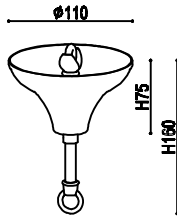

ENGLISH

Specification of Installation

- In order to ensure safety use, please notice the following items:
- Read and understand the whole Specification.
 - Suitable for the use of 220-240V and 50-60Hz.
 - Please wear gloves as installation and avoid rot on the surface of plating.
 - Must be installed on the fixed places and be checked annually.
 - Please turn off the lighting source by soft cloth as cleaning prohibited to use of rotted detergent.
 - Please connect with the local sales service center when there are any abnormality.

- 1 Pipe
- 2 Wall anchor
- 3 Mounting
- 4 Self-tapping screw
- 5 Ring
- 6 Terminal
- 7 Canopy
- 8 Screw
- 9(A) (14#*1+50#) *28PCS
- 10(B) (14#*1+63#) *6PCS
- 11(C) (14#*6+63#) *6PCS
- 12(D) (14#*6+63#) *1PCS
- 13 E14 bulb

Product coding: SIERRA SP6

CEILING PAN SIZE:

FIXTURE SIZE: