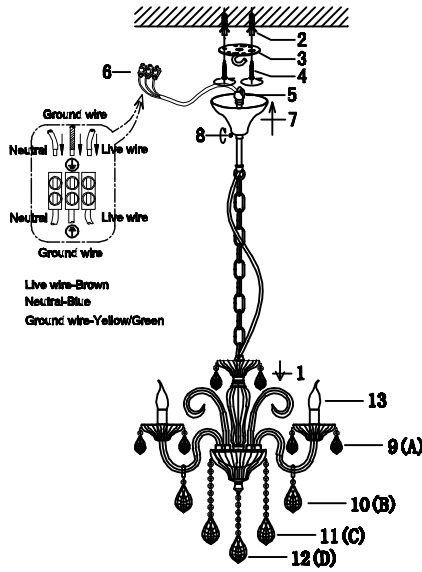

ENGLISH

Specification of Installation

- In order to ensure safety use, please notice the following items:
- Read and understand the whole Specification.
 - Suitable for the use of 220-240V and 50-60Hz.
 - Please wear gloves as installation and avoid rot on the surface of plating.
 - Must be installed on the fixed places and be checked annually.
 - Please turn off the lighting source by soft cloth as cleaning prohibited to use of rotted detergent.
 - Please connect with the local sales service center when there are any abnormality.

- 1 Pipe
- 2 Wall anchor
- 3 Mounting
- 4 Self-tapping screw
- 5 Ring
- 6 Terminal
- 7 Canopy
- 8 Screw
- 9(A) (14#*1+50#) *28PCS
- 10(B) (14#*1+63#) *6PCS
- 11(C) (14#*6+63#) *6PCS
- 12(D) (14#*6+63#) *1PCS
- 13 E14 bulb

Product coding: SIERRA SP6

CEILING PAN SIZE:

FIXTURE SIZE: