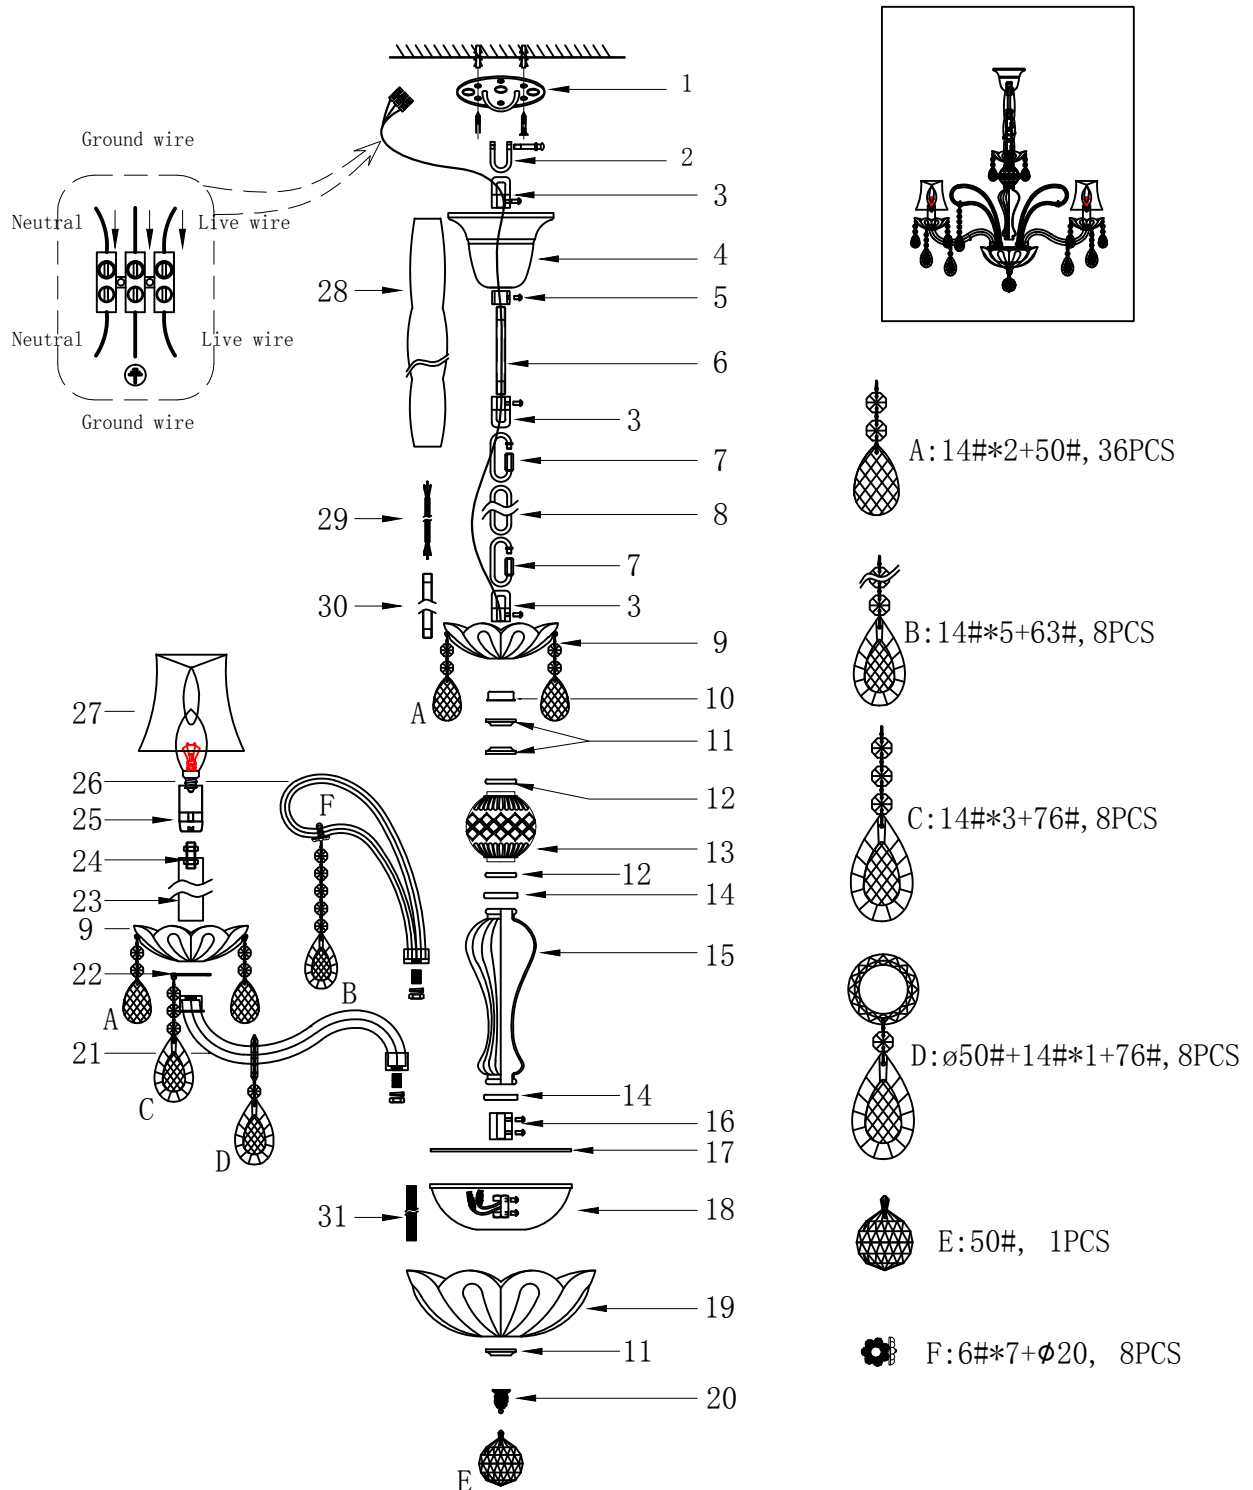

## Specification of Installation

In order to ensure safety use, please notice the following items:

- . Read and understand the whole specification.
- . Suitable for the use of 220-240V and 50-60Hz.
- . Please wear gloves as installment and avoid rot on the surface of plating .
- . Must be installed on the fixed source by soft cloth as cleaning prohibited to use of rotted detergent.
- . Please connect with the local sales service center when there are any abnormality.

Product coding: SIENA SP8

# CEILING PAN SIZE

# FIXTURE SIZE