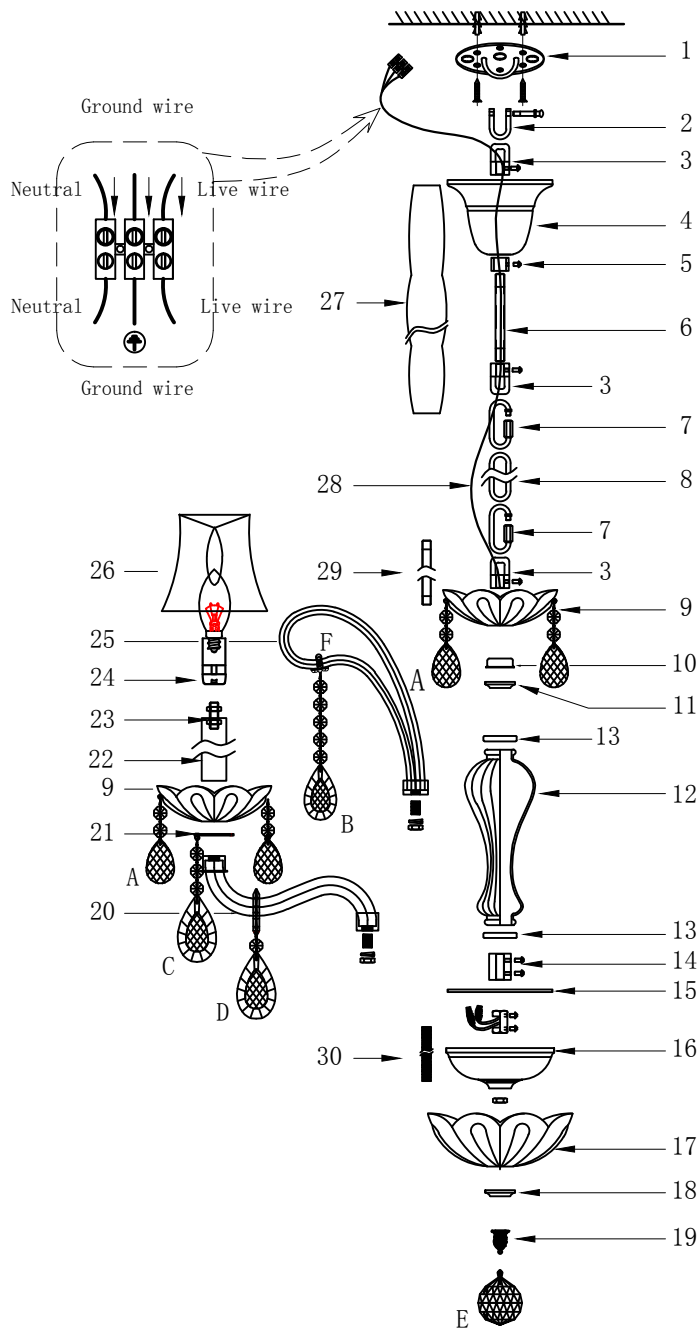

ENGLISH

Specification of Installation

In order to ensure safety use, please notice the following items:

- . Read and understand the whole specification.
- . Suitable for the use of 220-240V and 50-60Hz.
- . Please wear gloves as installment and avoid rot on the surface of plating .
- . Must be installed on the fixed source by soft cloth as cleaning prohibited to use of rotted detergent.
- . Please connect with the local sales service center when there are any abnormality.

- A: 14#*2+50#, 28PCS
- B: 14#*5+63#, 6PCS
- C: 14#*3+76#, 6PCS
- D: $\varnothing 50+14\#*1+76\#$, 6PCS
- E: 50#, 1PCS
- F: 6#*7+20#, 6PCS

Product coding: SIENA SP6

CEILING PAN SIZE

FIXTURE SIZE