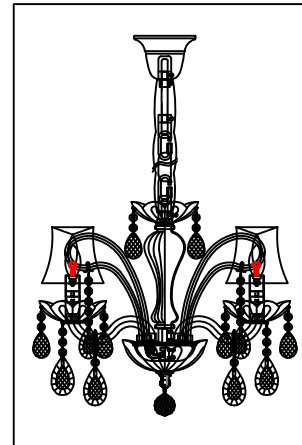

ENGLISH

Specification of Installation

In order to ensure safety use, please notice the following items:

- . Read and understand the whole specification.
- . Suitable for the use of 220-240V and 50-60Hz.
- . Please wear gloves as installment and avoid rot on the surface of plating .
- . Must be installed on the fixed source by soft cloth as cleaning prohibited to use of rotted detergent.
- . Please connect with the local sales service center when there are any abnormality.

- A: 14#*2+50#, 28PCS
- B: 14#*5+63#, 6PCS
- C: 14#*3+76#, 6PCS
- D: $\varnothing 50+14\#*1+76\#$, 6PCS
- E: 50#, 1PCS
- F: 6#*7+20#, 6PCS

Product coding: SIENA SP6

CEILING PAN SIZE

FIXTURE SIZE