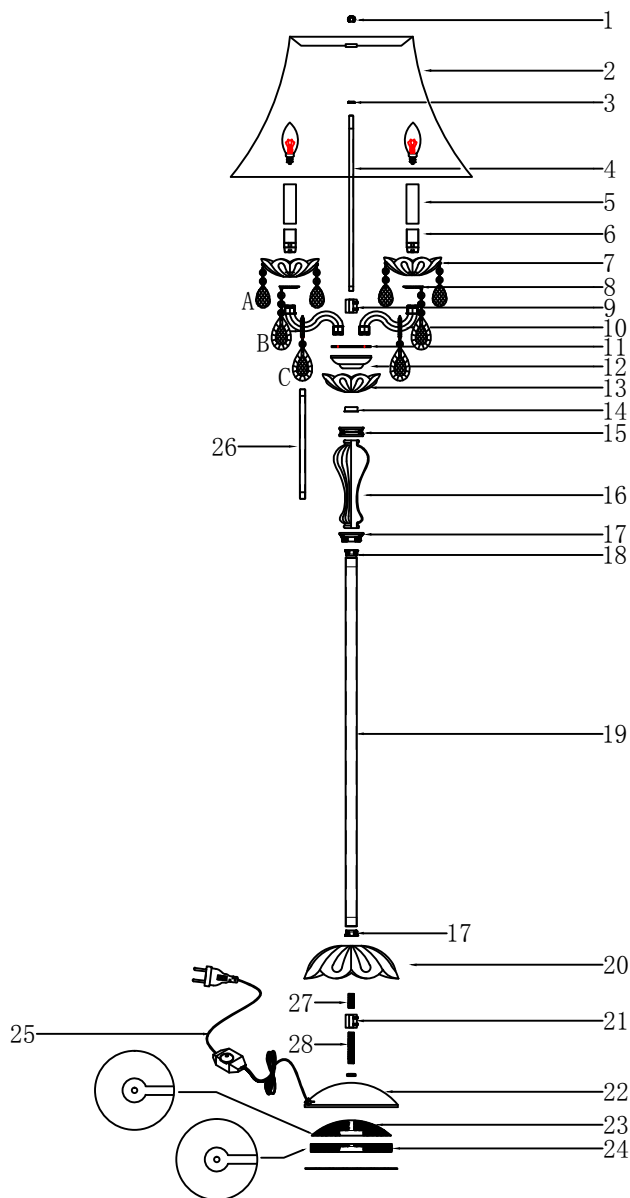

ENGLISH

Specification of Installation

In order to ensure safety use, please notice the following items:

- . Read and understand the whole specification.
- . Suitable for the use of 220-240V and 50-60Hz.
- . Please wear gloves as installment and avoid rot on the surface of plating .
- . Must be installed on the fixed source by soft cloth as cleaning prohibited to use of rotted detergent.
- . Please connect with the local sales service center when there are any abnormality.

A: 14#*2+50#, 16PCS

B: 14#*3+76#, 4PCS

C: $\phi 50+14\#*1+76\#$, 4PCS

Product coding: SIENA PT4

CEILING PAN SIZE

FIXTURE SIZE