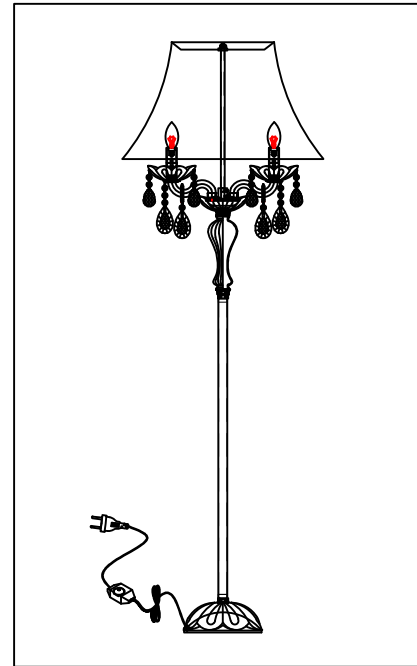

ENGLISH

Specification of Installation

In order to ensure safety use, please notice the following items:

- . Read and understand the whole specification.
- . Suitable for the use of 220-240V and 50-60Hz.
- . Please wear gloves as installment and avoid rot on the surface of plating .
- . Must be installed on the fixed source by soft cloth as cleaning prohibited to use of rotted detergent.
- . Please connect with the local sales service center when there are any abnormality.

A: 14#*2+50#, 16PCS

B: 14#*3+76#, 4PCS

C: $\phi 50+14\#*1+76\#$, 4PCS

Product coding: SIENA PT4

CEILING PAN SIZE

FIXTURE SIZE