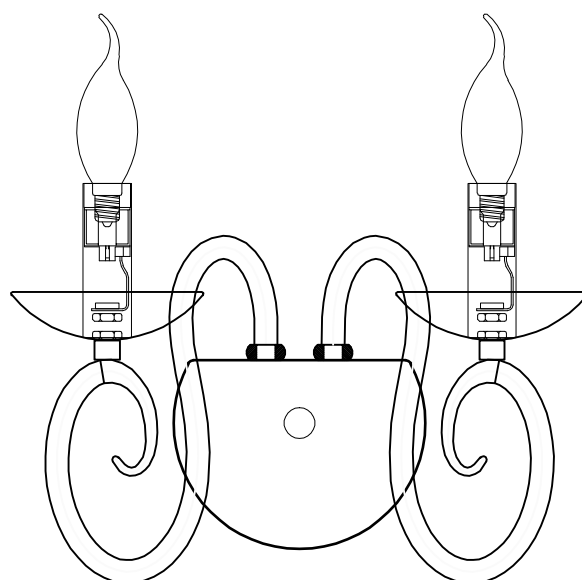

ENGLISH

Specification of installation

In order to ensure safety use, please notice the following items:

- Read and understand the whole Specification.
- Suitable for the use of 220~240V and 50~60Hz.
- Please wear gloves as installment and avoid rot on the surface of plating.
- Must be installed on the fixed places and be checked annually.
- Please turn off the lighting source by soft cloth as cleaning prohibited to use of rotted detergent.
- Please connect with the local sales service center when there are any abnormality.

- 1 Wall anchor
- 2 Self-tapping screw
- 3 Mounting
- 4 Terminal
- 5 Wall socket
- 6 Round nuts
- 7 E14 bulb

Product coding:SEMPRE AP2

BASE SIZE:

Ø131

H38

FIXTURE SIZE:

H206

Ø300