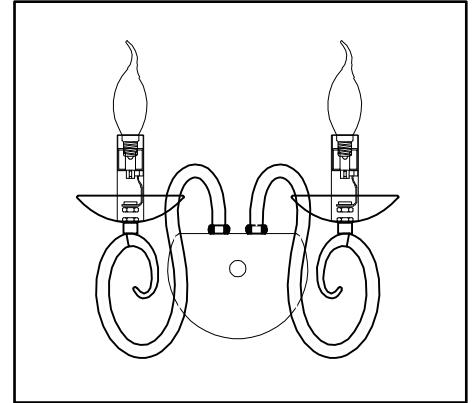

ENGLISH

Specification of installation

In order to ensure safety use, please notice the following items:

- Read and understand the whole Specification.
- Suitable for the use of 220~240V and 50~60Hz.
- Please wear gloves as installment and avoid rot on the surface of plating.
- Must be installed on the fixed places and be checked annually.
- Please turn off the lighting source by soft cloth as cleaning prohibited to use of rotted detergent.
- Please connect with the local sales service center when there are any abnormality.

- 1 Wall anchor
- 2 Self-tapping screw
- 3 Mounting
- 4 Terminal
- 5 Wall socket
- 6 Round nuts
- 7 E14 bulb

Product coding:SEMPRE AP2

BASE SIZE:

Ø131

H38

FIXTURE SIZE:

H206

Ø300