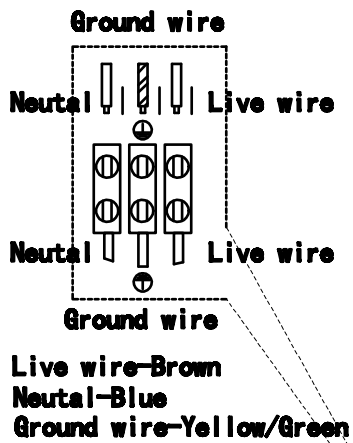

ENGLISH

Specification of installation

In order to ensure safety use, please notice the following items:

- Read and understand the whole Specification.
- Suitable for the use of 220~240V and 50~60Hz.
- Please wear gloves as installment and avoid rot on the surface of plating.
- Must be installed on the fixed places and be checked annually.
- Please turn off the lighting source by soft cloth as cleaning prohibited to use of rotted detergent.
- Please connect with the local sales service center when there are any abnormality.

- 1 Wall anchor
- 2 Self-tapping screw
- 3 Mounting
- 4 Terminal
- 5 Wall socket
- 6 Round nuts
- 7 E14 bulb

Product coding:SEMPRE AP2

BASE SIZE:

Ø131

H38

FIXTURE SIZE:

H206

Ø300