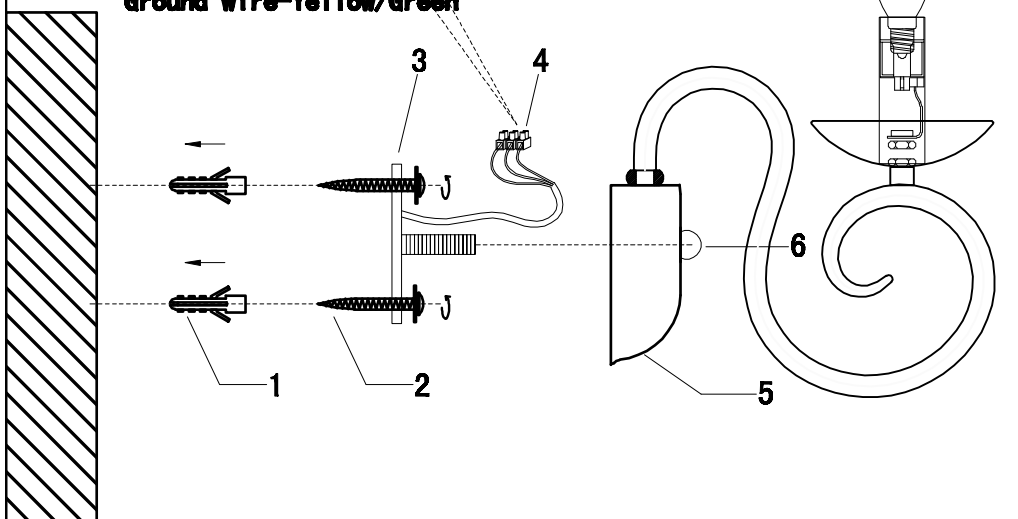

ENGLISH

Specification of installation

In order to ensure safety use, please notice the following items:

- Read and understand the whole Specification.
- Suitable for the use of 220~240V and 50~60Hz.
- Please wear gloves as installment and avoid rot on the surface of plating.
- Must be installed on the fixed places and be checked annually.
- Please turn off the lighting source by soft cloth as cleaning prohibited to use of rotted detergent.
- Please connect with the local sales service center when there are any abnormality.

- 1 Wall anchor
- 2 Self-tapping screw
- 3 Mounting
- 4 Terminal
- 5 Wall socket
- 6 Round nuts
- 7 E14 bulb

Product coding:SEMPRE AP2

BASE SIZE:

Ø131

H38

FIXTURE SIZE:

H206

Ø300