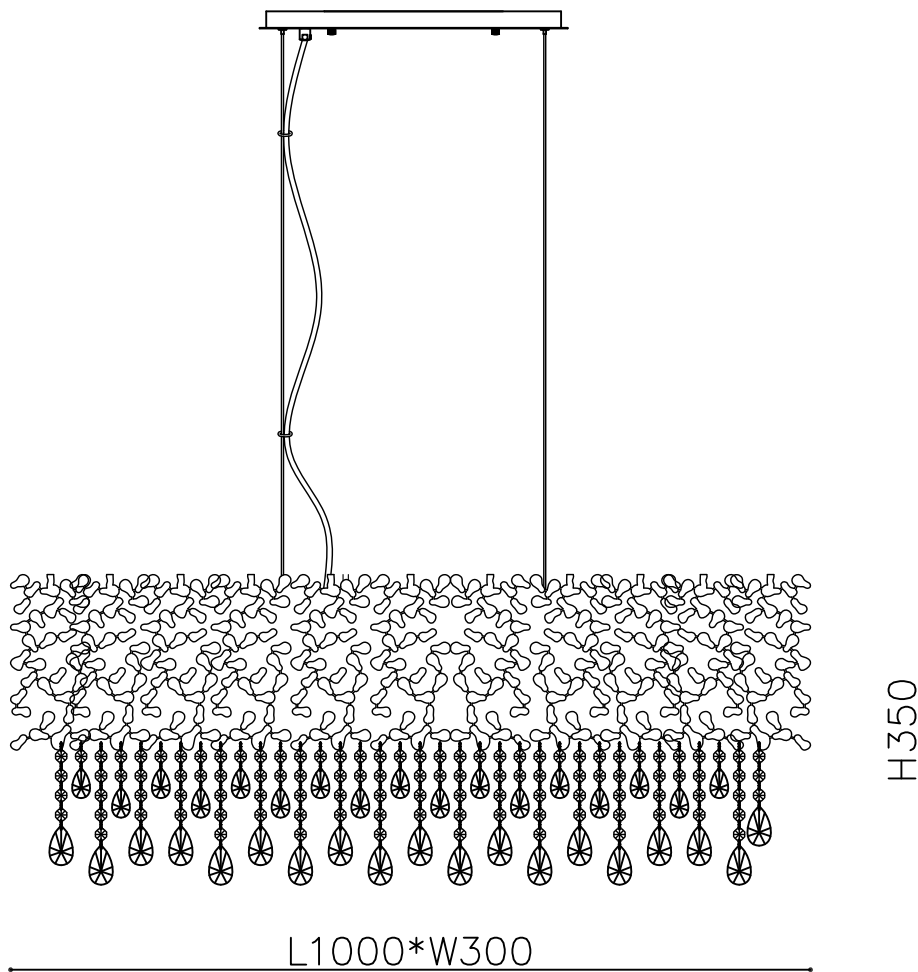

ENGLISH

Specification of installation

In order to ensure safety use, please notice the following items:

- Read and understand the whole Specification.
- Suitable for the use of 220~240V and 50~60Hz.
- Please wear gloves as installment and avoid rot on the surface of plating.
- Must be installed on the fixed places and be checked annually.
- Please turn off the lighting source by soft cloth as cleaning prohibited to use of rotted detergent.
- Please connect with the local sales service center when there are any abnormality.

- 1 Wall anchor
- 2 Mounting
- 3 Self-tapping screw
- 4 Terminal
- 5 Screw
- 6 Crystal
- 7 E14 bulb

Product coding: ROMEO SP8
CHROME L1000

CEILING PAN SIZE:

FIXTURE SIZE:

Crystal hanging diagrammatic sketch

A (17 STRING)

B (17 STRING)

C (17 STRING)

D (17 STRING)