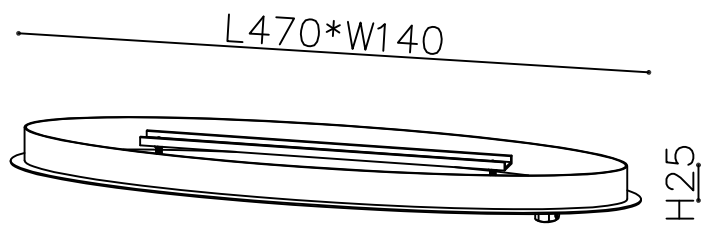

ENGLISH

Specification of installation

In order to ensure safety use, please notice the following items:

- Read and understand the whole Specification.
- Suitable for the use of 220~240V and 50~60Hz.
- Please wear gloves as installment and avoid rot on the surface of plating.
- Must be installed on the fixed places and be checked annually.
- Please turn off the lighting source by soft cloth as cleaning prohibited to use of rotted detergent.
- Please connect with the local sales service center when there are any abnormality.

- 1 Wall anchor
- 2 Mounting
- 3 Self-tapping screw
- 4 Terminal
- 5 Screw
- 6 Crystal
- 7 E14 bulb

Product coding: ROMEO SP8
CHROME L1000

CEILING PAN SIZE:

FIXTURE SIZE:

Crystal hanging diagrammatic sketch