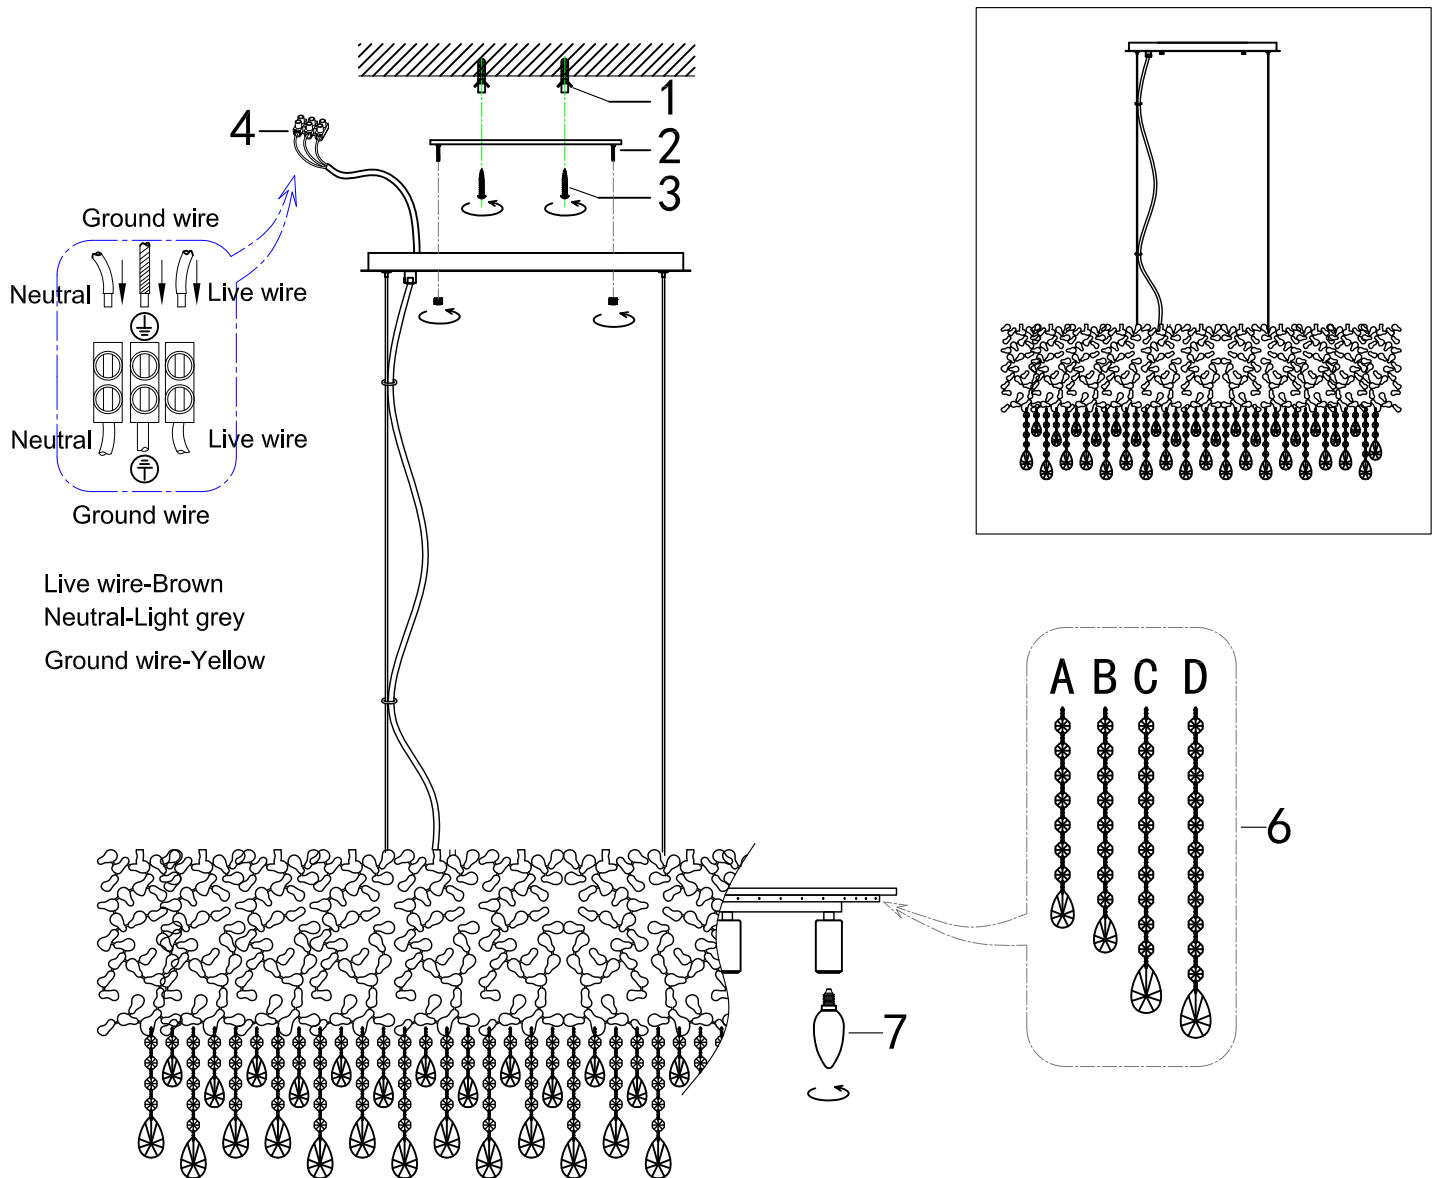

ENGLISH

Specification of installation

In order to ensure safety use, please notice the following items:

- Read and understand the whole Specification.
- Suitable for the use of 220~240V and 50~60Hz.
- Please wear gloves as installment and avoid rot on the surface of plating.
- Must be installed on the fixed places and be checked annually.
- Please turn off the lighting source by soft cloth as cleaning prohibited to use of rotted detergent.
- Please connect with the local sales service center when there are any abnormality.

- 1 Wall anchor
- 2 Mounting
- 3 Self-tapping screw
- 4 Terminal
- 5 Screw
- 6 Crystal
- 7 E14 bulb

Product coding: ROMEO SP8
CHROME L1000

CEILING PAN SIZE:

FIXTURE SIZE:

Crystal hanging diagrammatic sketch

A (17 STRING)

B (17 STRING)

C (17 STRING)

D (17 STRING)