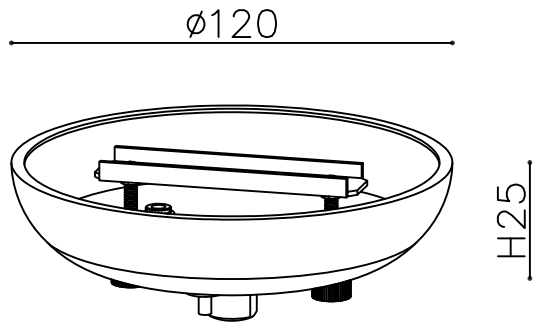

ENGLISH

Specification of installation

In order to ensure safety use, please notice the following items:

- Read and understand the whole Specification.
- Suitable for the use of 220~240V and 50~60Hz.
- Please wear gloves as installment and avoid rot on the surface of plating.
- Must be installed on the fixed places and be checked annually.
- Please turn off the lighting source by soft cloth as cleaning prohibited to use of rotted detergent.
- Please connect with the local sales service center when there are any abnormality.

Product coding: ROMEO SP6
GOLD D600

CEILING PAN SIZE:

FIXTURE SIZE:

Crystal hanging diagrammatic sketch

A (24 STRING)

B (24 STRING)

C (24 STRING)

D (24 STRING)