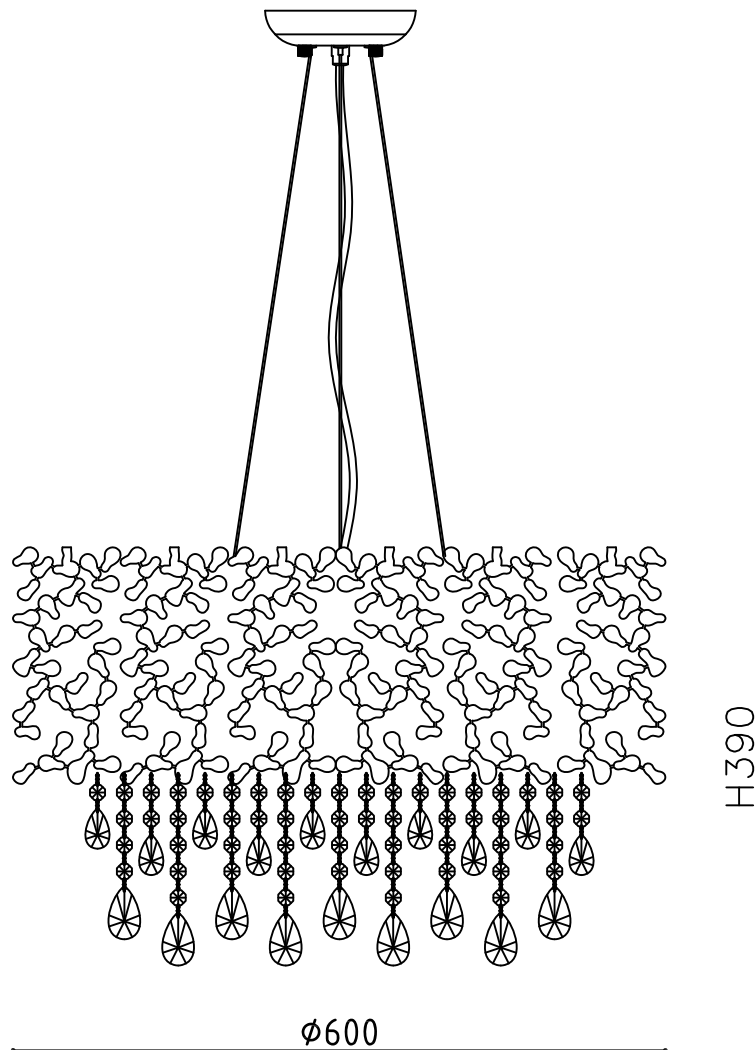

ENGLISH

Specification of installation

In order to ensure safety use, please notice the following items:

- Read and understand the whole Specification.
- Suitable for the use of 220~240V and 50~60Hz.
- Please wear gloves as installment and avoid rot on the surface of plating.
- Must be installed on the fixed places and be checked annually.
- Please turn off the lighting source by soft cloth as cleaning prohibited to use of rotted detergent.
- Please connect with the local sales service center when there are any abnormality.

Product coding: ROMEO SP6
GOLD D600

CEILING PAN SIZE:

FIXTURE SIZE:

Crystal hanging diagrammatic sketch

A (24 STRING)

B (24 STRING)

C (24 STRING)

D (24 STRING)