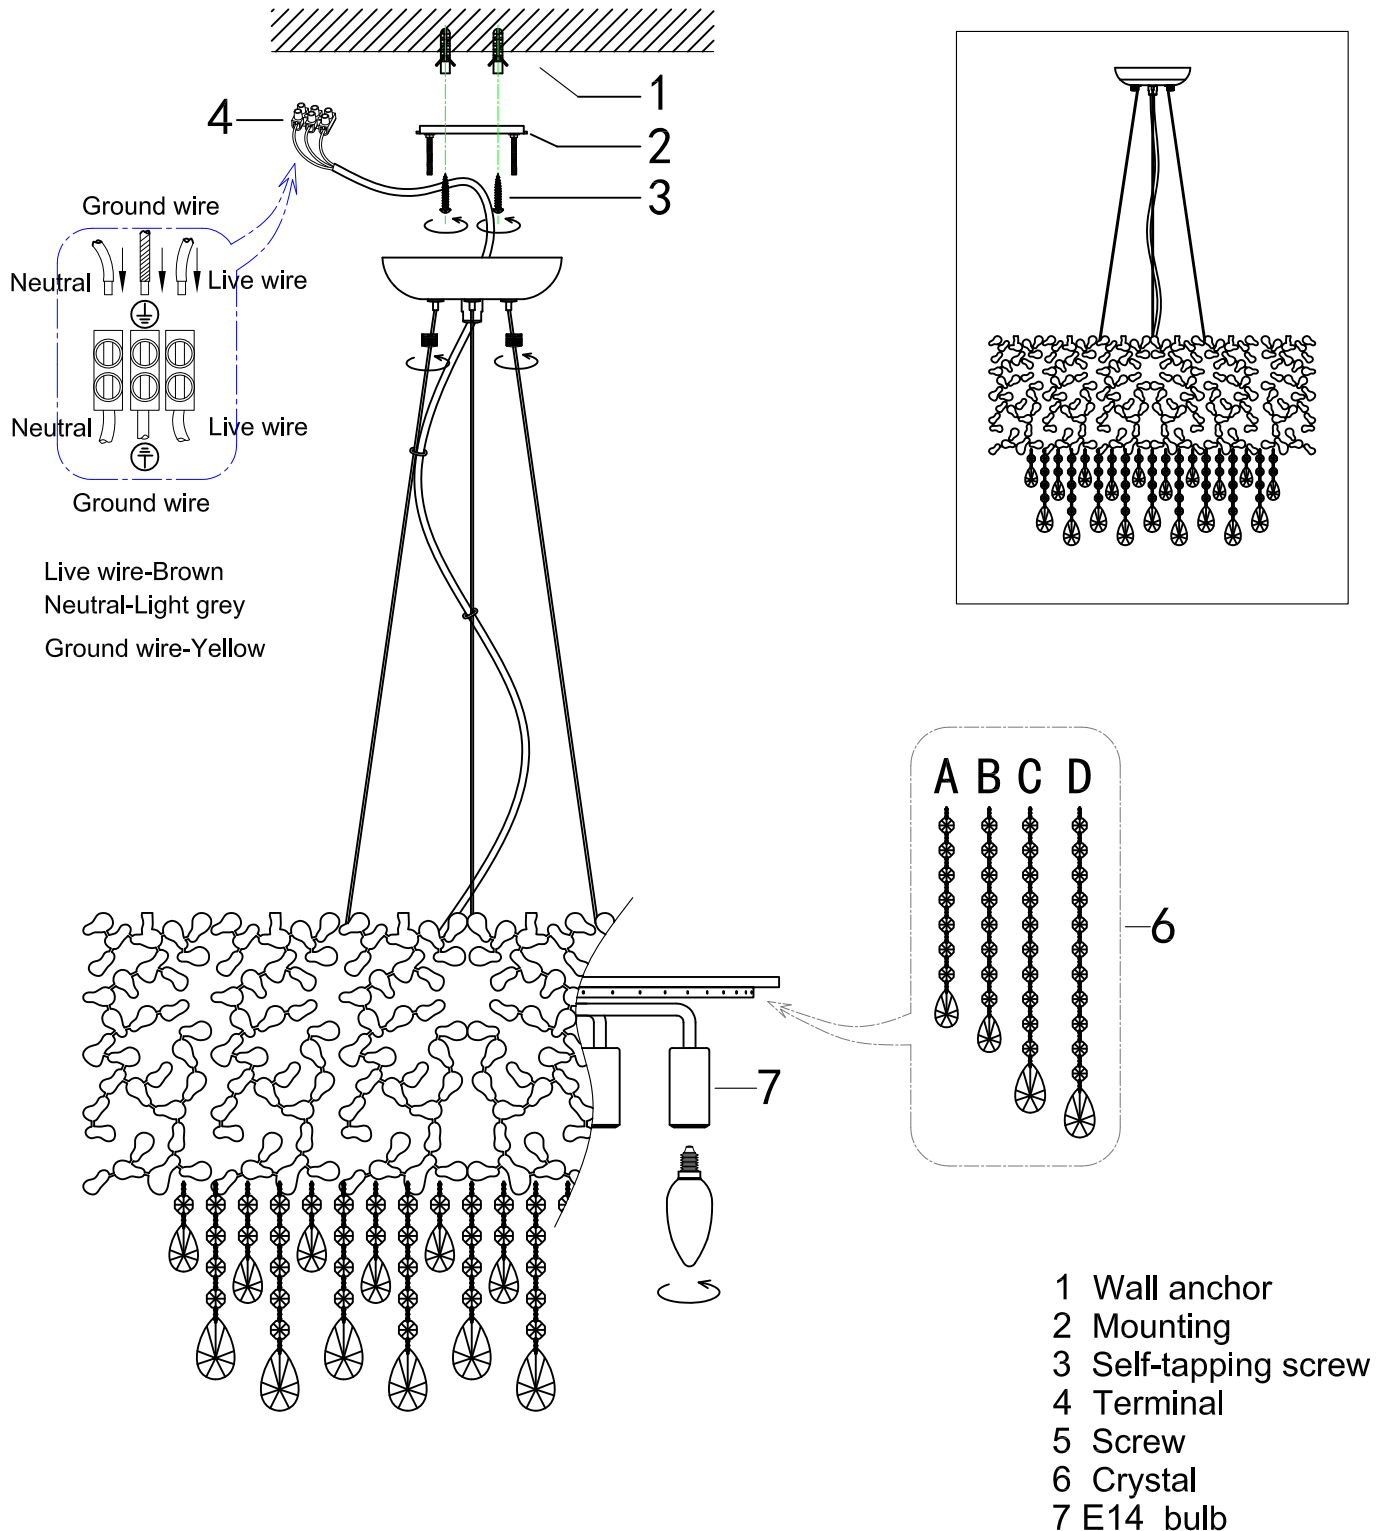

ENGLISH

Specification of installation

In order to ensure safety use, please notice the following items:

- Read and understand the whole Specification.
- Suitable for the use of 220~240V and 50~60Hz.
- Please wear gloves as installment and avoid rot on the surface of plating.
- Must be installed on the fixed places and be checked annually.
- Please turn off the lighting source by soft cloth as cleaning prohibited to use of rotted detergent.
- Please connect with the local sales service center when there are any abnormality.

Product coding: ROMEO SP6
GOLD D600

CEILING PAN SIZE:

FIXTURE SIZE:

Crystal hanging diagrammatic sketch

A (24 STRING)

B (24 STRING)

C (24 STRING)

D (24 STRING)