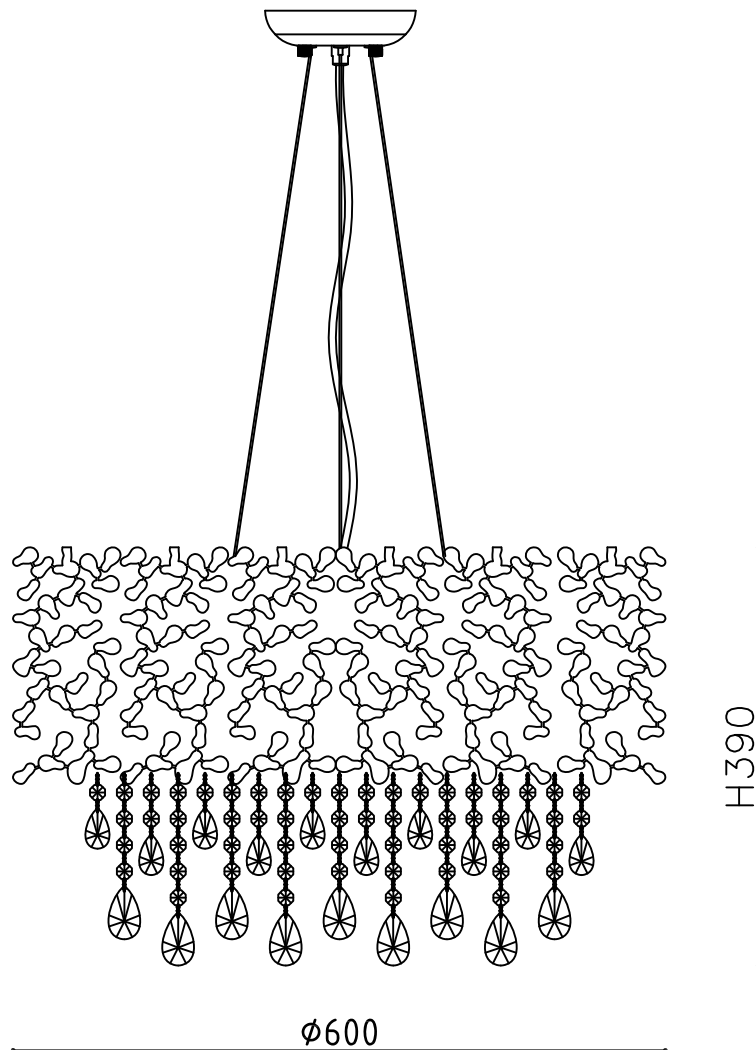

ENGLISH

Specification of installation

In order to ensure safety use, please notice the following items:

- Read and understand the whole Specification.
- Suitable for the use of 220~240V and 50~60Hz.
- Please wear gloves as installment and avoid rot on the surface of plating.
- Must be installed on the fixed places and be checked annually.
- Please turn off the lighting source by soft cloth as cleaning prohibited to use of rotted detergent.
- Please connect with the local sales service center when there are any abnormality.

Product coding: ROMEO SP6
CHROME D600

CEILING PAN SIZE:

FIXTURE SIZE:

Crystal hanging diagrammatic sketch

A (24 STRING)

B (24 STRING)

C (24 STRING)

D (24 STRING)