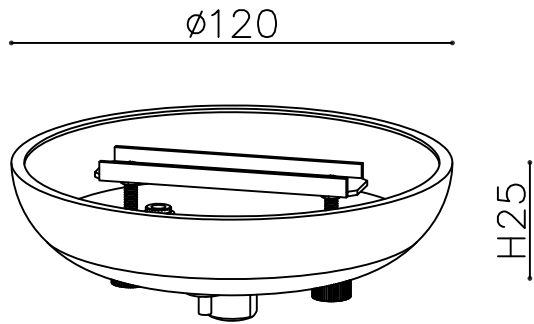

ENGLISH

Specification of installation

In order to ensure safety use, please notice the following items:

- Read and understand the whole Specification.
- Suitable for the use of 220~240V and 50~60Hz.
- Please wear gloves as installment and avoid rot on the surface of plating.
- Must be installed on the fixed places and be checked annually.
- Please turn off the lighting source by soft cloth as cleaning prohibited to use of rotted detergent.
- Please connect with the local sales service center when there are any abnormality.

Product coding: ROMEO SP6
CHROME D600

CEILING PAN SIZE:

FIXTURE SIZE:

Crystal hanging diagrammatic sketch

A (24 STRING)

B (24 STRING)

C (24 STRING)

D (24 STRING)