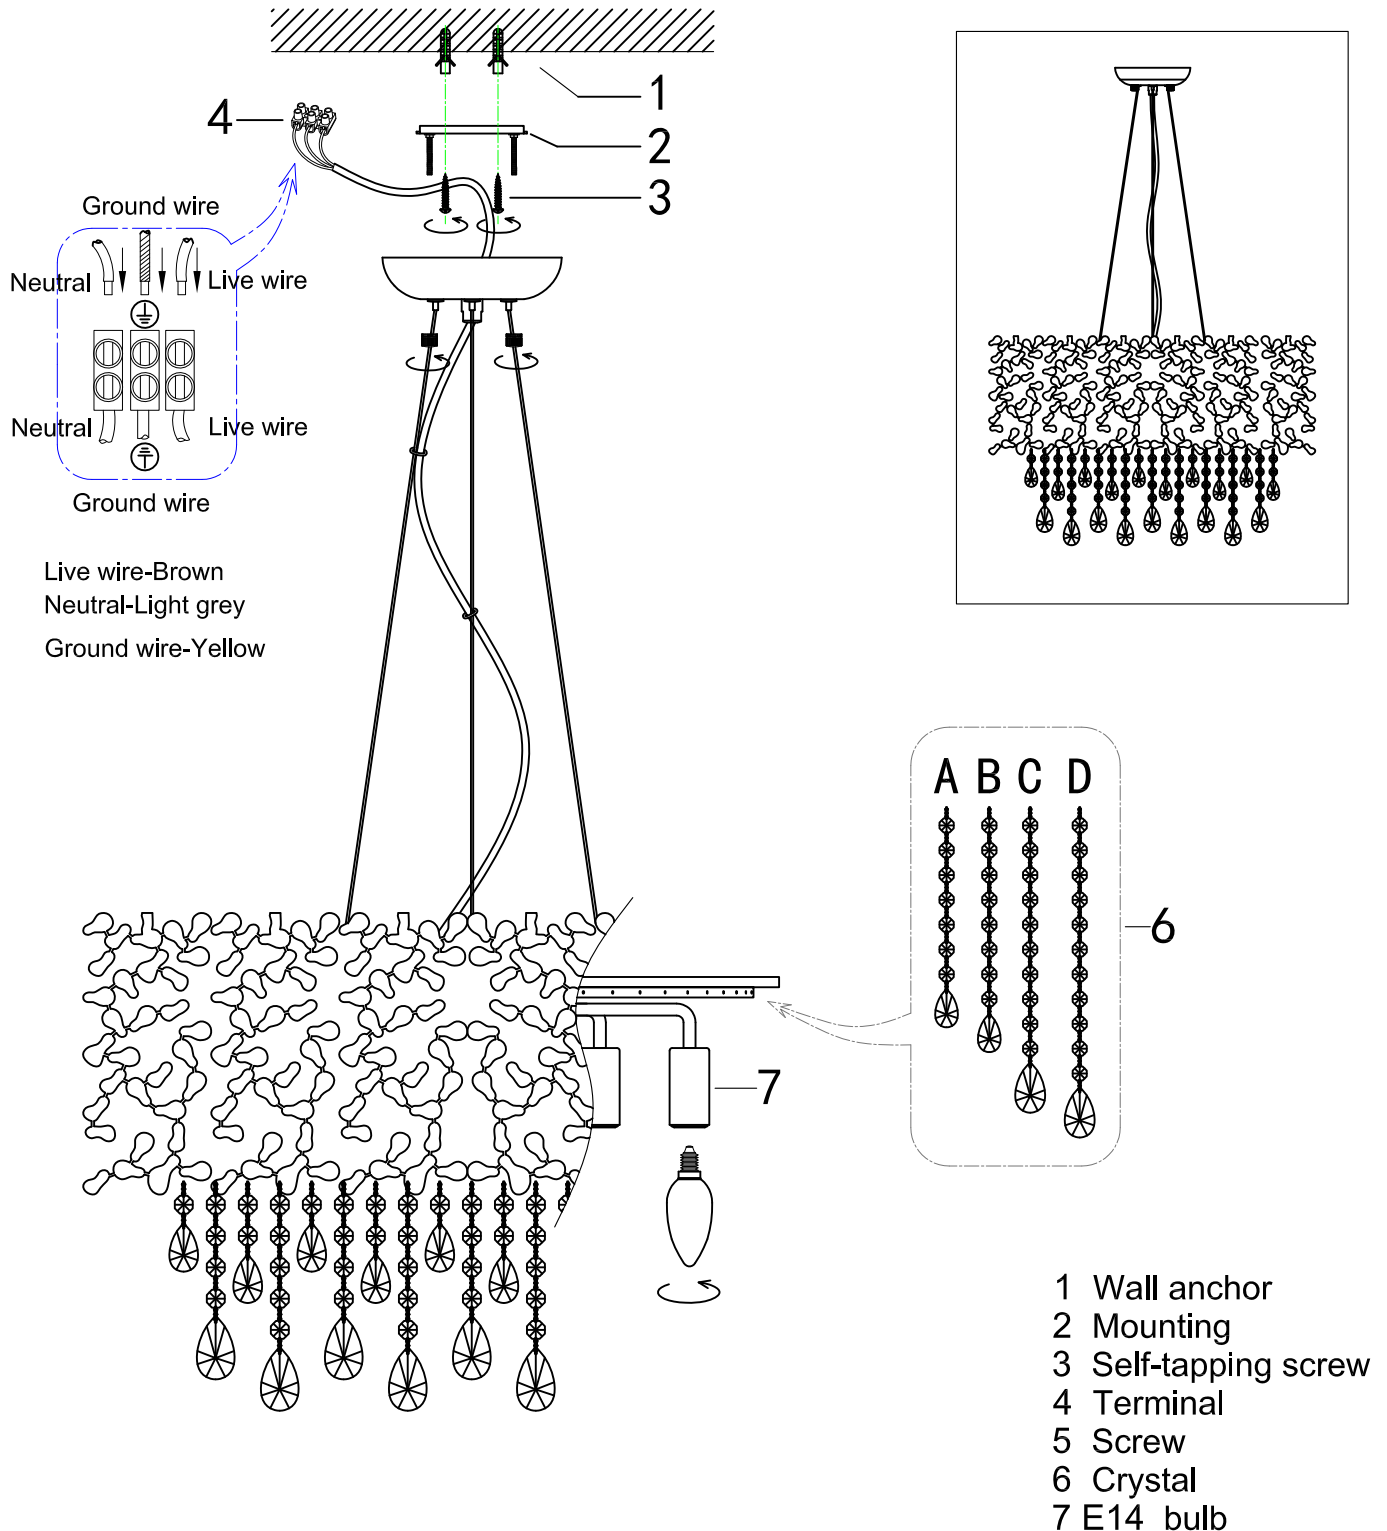

ENGLISH

Specification of installation

In order to ensure safety use, please notice the following items:

- Read and understand the whole Specification.
- Suitable for the use of 220~240V and 50~60Hz.
- Please wear gloves as installment and avoid rot on the surface of plating.
- Must be installed on the fixed places and be checked annually.
- Please turn off the lighting source by soft cloth as cleaning prohibited to use of rotted detergent.
- Please connect with the local sales service center when there are any abnormality.

Product coding: ROMEO SP6
CHROME D600

CEILING PAN SIZE:

FIXTURE SIZE:

Crystal hanging diagrammatic sketch

A (24 STRING)

B (24 STRING)

C (24 STRING)

D (24 STRING)