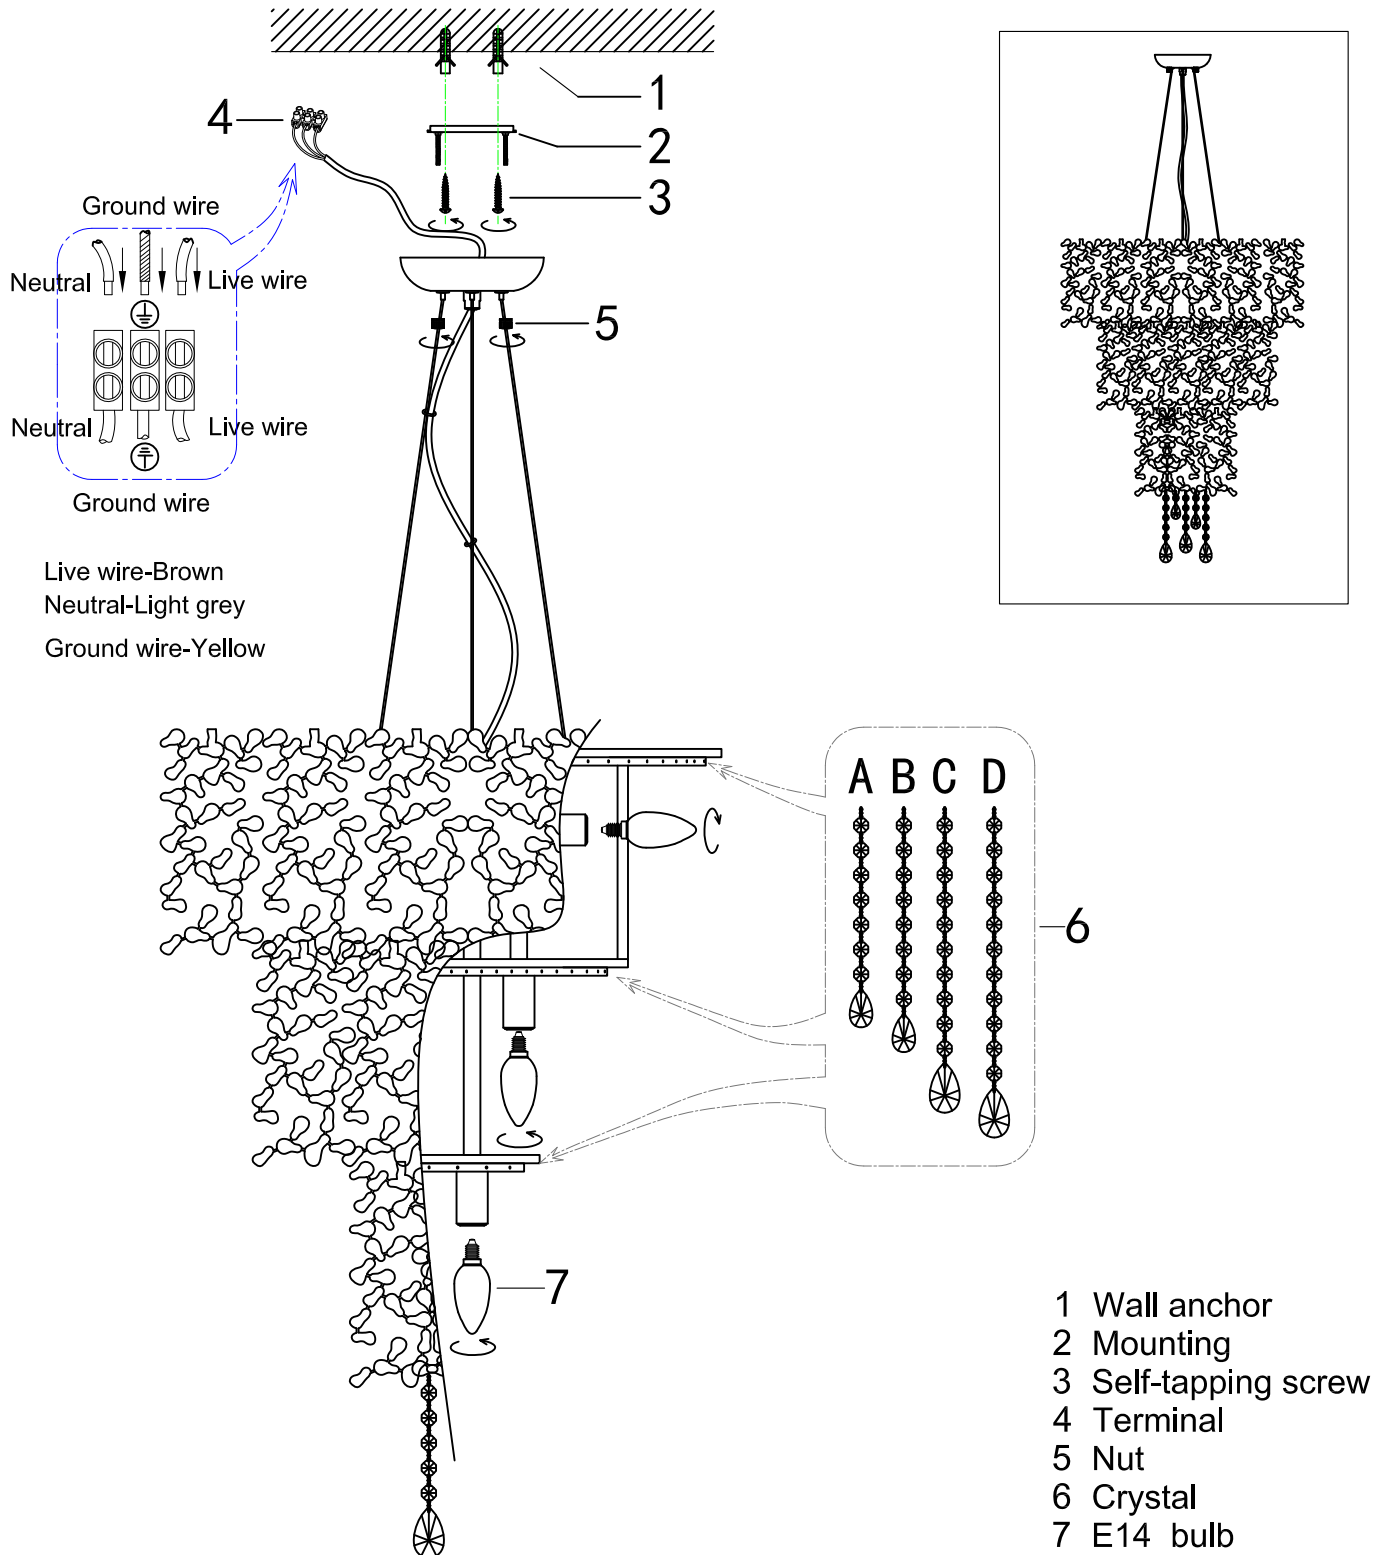

ENGLISH

Specification of installation

In order to ensure safety use, please notice the following items:

- Read and understand the whole Specification.
- Suitable for the use of 220~240V and 50~60Hz.
- Please wear gloves as installment and avoid rot on the surface of plating.
- Must be installed on the fixed places and be checked annually.
- Please turn off the lighting source by soft cloth as cleaning prohibited to use of rotted detergent.
- Please connect with the local sales service center when there are any abnormality.

Product coding: ROMEO SP10
CHROME D600

CEILING PAN SIZE:

FIXTURE SIZE:

Crystal hanging diagrammatic sketch

A (24 STRING)

B (24 STRING)

C (24 STRING)

D (24 STRING)