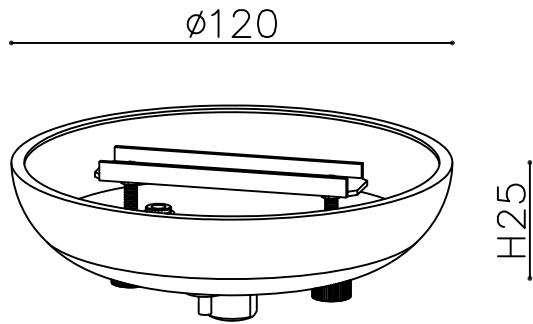

ENGLISH

Specification of installation

In order to ensure safety use, please notice the following items:

- Read and understand the whole Specification.
- Suitable for the use of 220~240V and 50~60Hz.
- Please wear gloves as installment and avoid rot on the surface of plating.
- Must be installed on the fixed places and be checked annually.
- Please turn off the lighting source by soft cloth as cleaning prohibited to use of rotted detergent.
- Please connect with the local sales service center when there are any abnormality.

Product coding: ROMEO SP10
CHROME D600

CEILING PAN SIZE:

FIXTURE SIZE:

Crystal hanging diagrammatic sketch

A (24 STRING)

B (24 STRING)

C (24 STRING)

D (24 STRING)