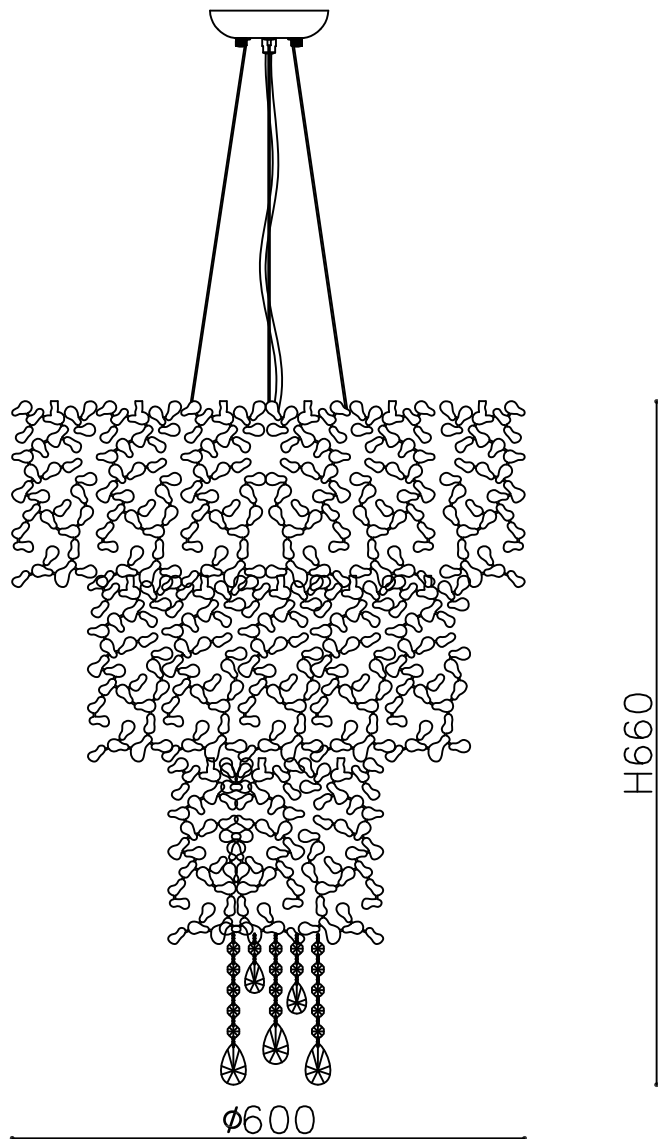

ENGLISH

Specification of installation

In order to ensure safety use, please notice the following items:

- Read and understand the whole Specification.
- Suitable for the use of 220~240V and 50~60Hz.
- Please wear gloves as installment and avoid rot on the surface of plating.
- Must be installed on the fixed places and be checked annually.
- Please turn off the lighting source by soft cloth as cleaning prohibited to use of rotted detergent.
- Please connect with the local sales service center when there are any abnormality.

Product coding: ROMEO SP10
CHROME D600

CEILING PAN SIZE:

FIXTURE SIZE:

Crystal hanging diagrammatic sketch

A (24 STRING)

B (24 STRING)

C (24 STRING)

D (24 STRING)