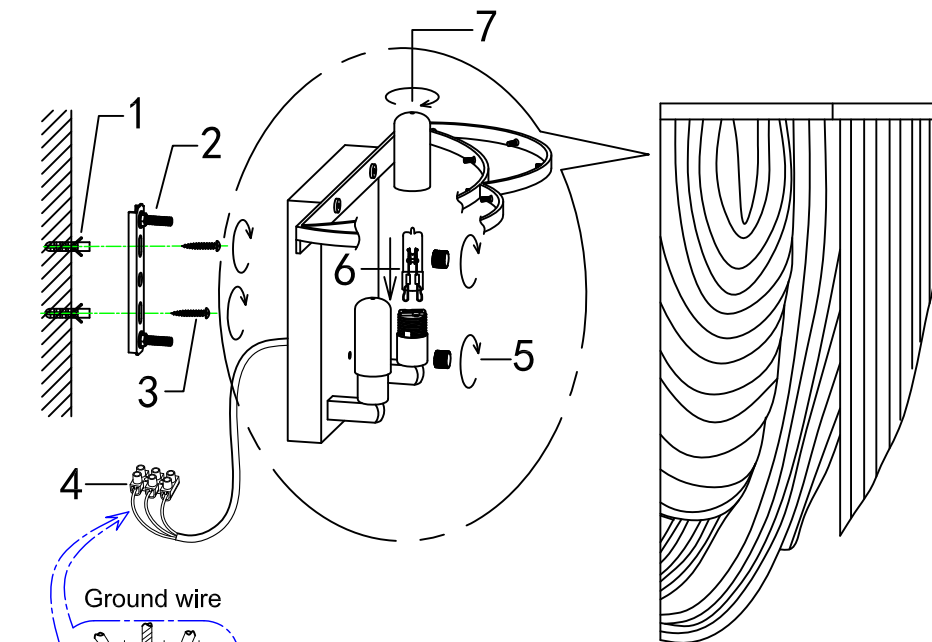

ENGLISH

Specification of installation

In order to ensure safety use, please notice the following items:

- Read and understand the whole Specification.
- Suitable for the use of 220~240V and 50~60Hz.
- Please wear gloves as installment and avoid rot on the surface of plating.
- Must be installed on the fixed places and be checked annually.
- Please turn off the lighting source by soft cloth as cleaning prohibited to use of rotted detergent.
- Please connect with the local sales service center when there are any abnormality.

Live wire-Brown
Neutral-Light grey
Ground wire-Yellow

- 1 Wall anchor
- 2 Mounting
- 3 Self-tapping screw
- 4 Terminal
- 5 Nut
- 6 G9 bulb
- 7 Protected cover

Product coding: ROME AP2

WALL OF THE BOX SIZE:

FIXTURE SIZE: