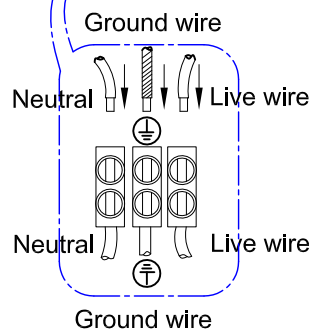

ENGLISH

Specification of installation

In order to ensure safety use, please notice the following items:

- Read and understand the whole Specification.
- Suitable for the use of 220~240V and 50~60Hz.
- Please wear gloves as installment and avoid rot on the surface of plating.
- Must be installed on the fixed places and be checked annually.
- Please turn off the lighting source by soft cloth as cleaning prohibited to use of rotted detergent.
- Please connect with the local sales service center when there are any abnormality.

Live wire-Brown
Neutral-Light grey
Ground wire-Yellow

- 1 Wall anchor
- 2 Mounting
- 3 Self-tapping screw
- 4 Terminal
- 5 Nut
- 6 G9 bulb
- 7 Protected cover

Product coding: ROME AP2

WALL OF THE BOX SIZE:

FIXTURE SIZE: