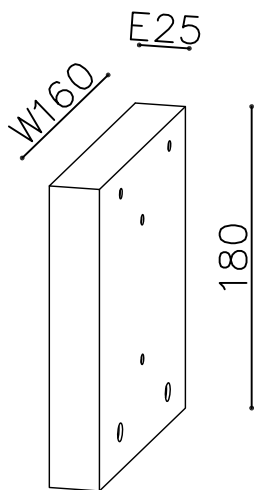

ENGLISH

Specification of installation

In order to ensure safety use, please notice the following items:

- Read and understand the whole Specification.
- Suitable for the use of 220~240V and 50~60Hz.
- Please wear gloves as installment and avoid rot on the surface of plating.
- Must be installed on the fixed places and be checked annually.
- Please turn off the lighting source by soft cloth as cleaning prohibited to use of rotted detergent.
- Please connect with the local sales service center when there are any abnormality.

Live wire-Brown
Neutral-Light grey
Ground wire-Yellow

- 1 Wall anchor
- 2 Mounting
- 3 Self-tapping screw
- 4 Terminal
- 5 Nut
- 6 G9 bulb
- 7 Protected cover

Product coding: ROME AP2

WALL OF THE BOX SIZE:

FIXTURE SIZE: