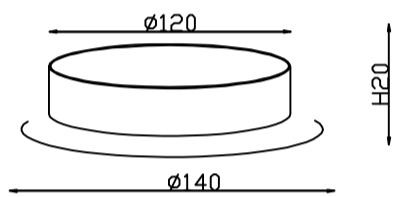

CEILING PAN SIZE:

FIXTURE SIZE:

ENGLISH

Specification of Installation

- In order to ensure safety use, please notice the following items:
- Read and understand the whole Specification.
 - Suitable for the use of 220-240V and 50-60Hz.
 - Please wear gloves as installation and avoid rot on the surface of plating.
 - Must be installed on the fixed places and be checked annually.
 - Please turn off the lighting source by soft cloth as cleaning prohibited to use of rotted detergent.
 - Please connect with the local sales service center when there are any abnormality.

- 1 Wall anchor
- 2 Mounting
- 3 Terminal
- 4 Self-tapping screw
- 5 glass shade
- 6 ring E7
- 7 E27 bulb

RI0 SP1 B