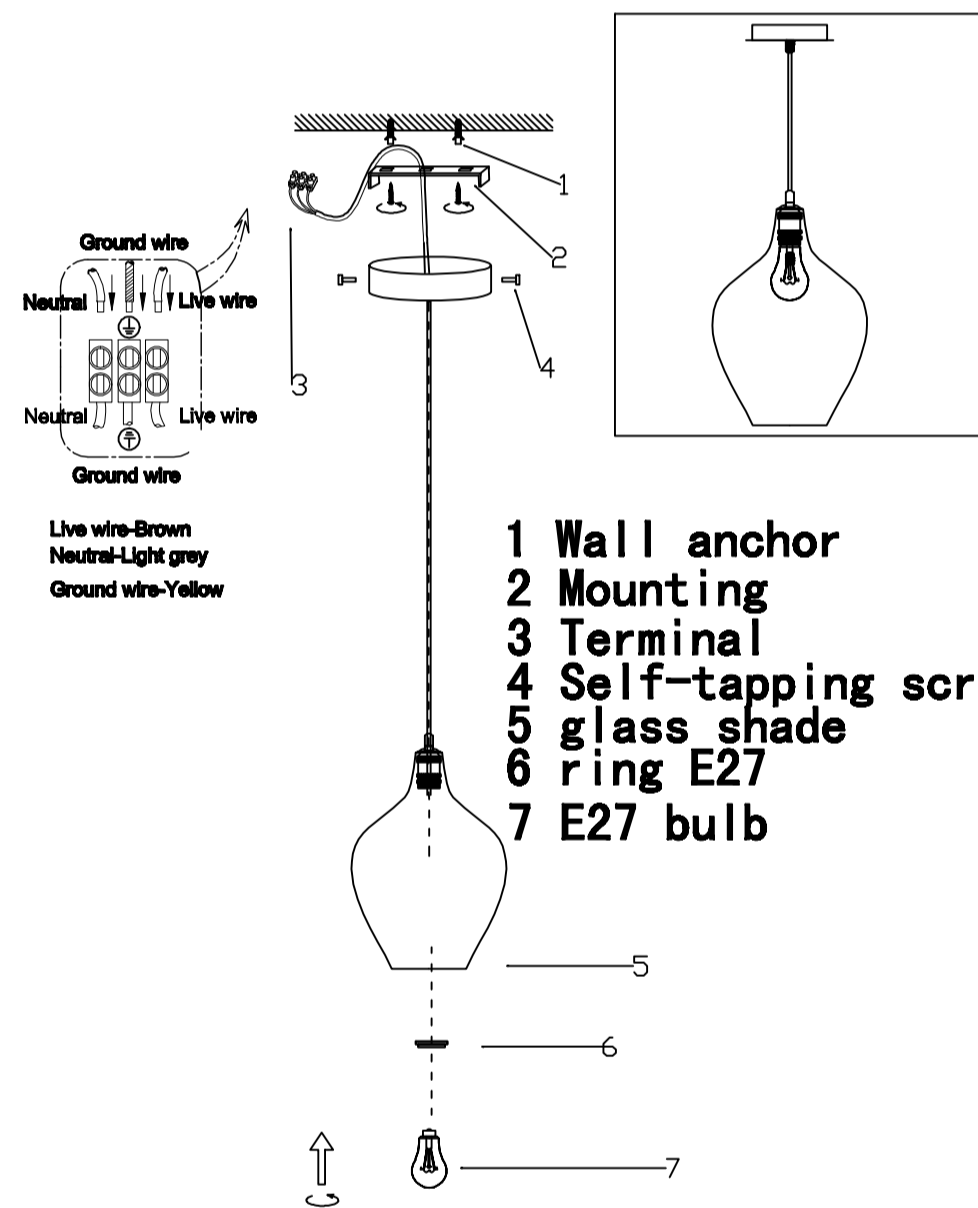

CEILING PAN SIZE:

FIXTURE SIZE:

ENGLISH

Specification of Installation

- In order to ensure safety use, please notice the following items:
- Read and understand the whole Specification.
 - Suitable for the use of 220-240V and 50-60Hz.
 - Please wear gloves as installation and avoid rot on the surface of plating.
 - Must be installed on the fixed places and be checked annually.
 - Please turn off the lighting source by soft cloth as cleaning prohibited to use of rotted detergent.
 - Please connect with the local sales service center when there are any abnormality.

- 1 Wall anchor
- 2 Mounting
- 3 Terminal
- 4 Self-tapping screw
- 5 glass shade
- 6 ring E7
- 7 E27 bulb

RI0 SP1 B