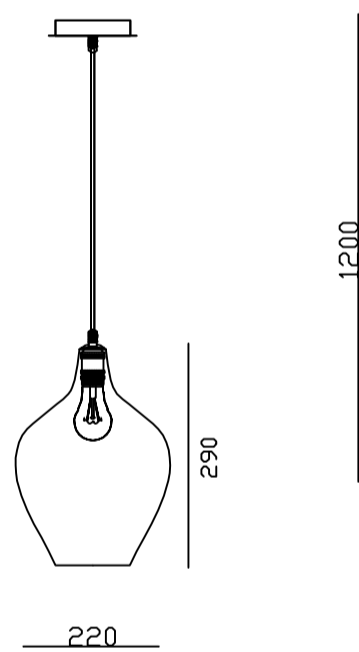

CEILING PAN SIZE:

FIXTURE SIZE:

ENGLISH

Specification of Installation

- In order to ensure safety use, please notice the following items:
- Read and understand the whole Specification.
 - Suitable for the use of 220-240V and 50-60Hz.
 - Please wear gloves as installation and avoid rot on the surface of plating.
 - Must be installed on the fixed places and be checked annually.
 - Please turn off the lighting source by soft cloth as cleaning prohibited to use of rotted detergent.
 - Please connect with the local sales service center when there are any abnormality.

- 1 Wall anchor
- 2 Mounting
- 3 Terminal
- 4 Self-tapping screw
- 5 glass shade
- 6 ring E7
- 7 E27 bulb

RI0 SP1 B