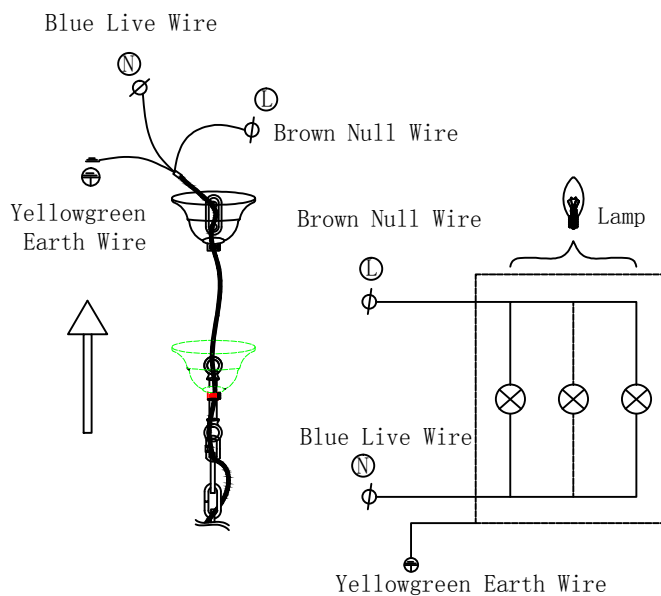

CEILING PAN SIZE: