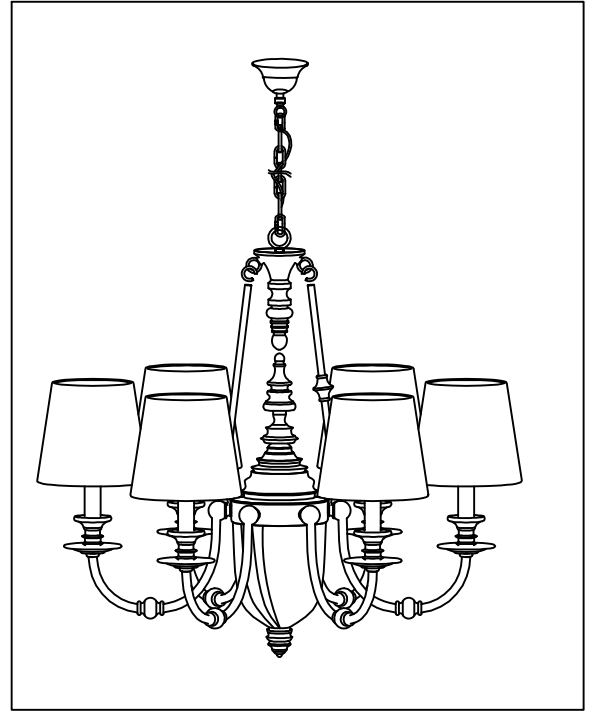

ENGLISH

Specification of installation

In order to ensure safety use, please notice the following items:

- Read and understand the whole specification.
- Suitable for the use of 220~240V and 50~60HZ.
- Please wear gloves as installment and avoid rot on the surface of plating.
- Must be installed on the fixed places and be checked annually.
- please turn off the lighting source by soft cloth as cleaning prohibited to use of rotted detergent.
- please connect with the local sales service center when there are any abnormality.

- 1 Wall anchor
- 2 Mounting
- 3 Self-tapping screw
- 4 Canopy
- 5 Ring
- 6 Terminal
- 7 Screw
- 8 Chain
- 9 Metal parts
- 10 Bracket
- 11 E14 bulb
- 12 Shade
- 13 Waterpipe
- 14 Metal plate
- 15 Arm
- 16 Threaded rod
- 17 Nut cap