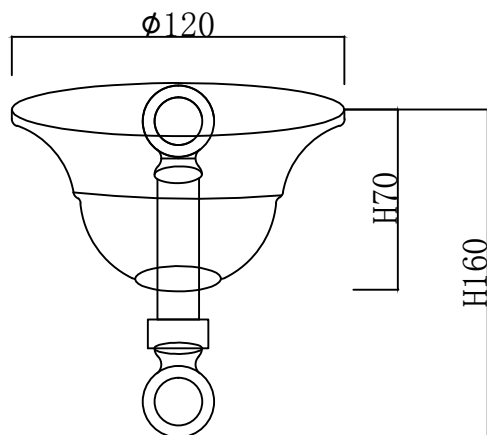

ENGLISH

Specification of installation

In order to ensure safety use, please notice the following items:

- Read and understand the whole specification.
- Suitable for the use of 220~240V and 50~60HZ.
- Please wear gloves as installment and avoid rot on the surface of plating.
- Must be installed on the fixed places and be checked annually.
- please turn off the lighting source by soft cloth as cleaning prohibited to use of rotted detergent.
- please connect with the local sales service center when there are any abnormality.

- 1 Wall anchor
- 2 Mounting
- 3 Self-tapping screw
- 4 Canopy
- 5 Ring
- 6 Terminal
- 7 Screw
- 8 Chain
- 9 Metal parts
- 10 Bracket
- 11 E14 bulb
- 12 Shade
- 13 Waterpipe
- 14 Metal plate
- 15 Arm
- 16 Threaded rod
- 17 Nut cap

Product coding: REEF SP6+1

CEILING PAN SIZE:

FIXTURE SIZE: