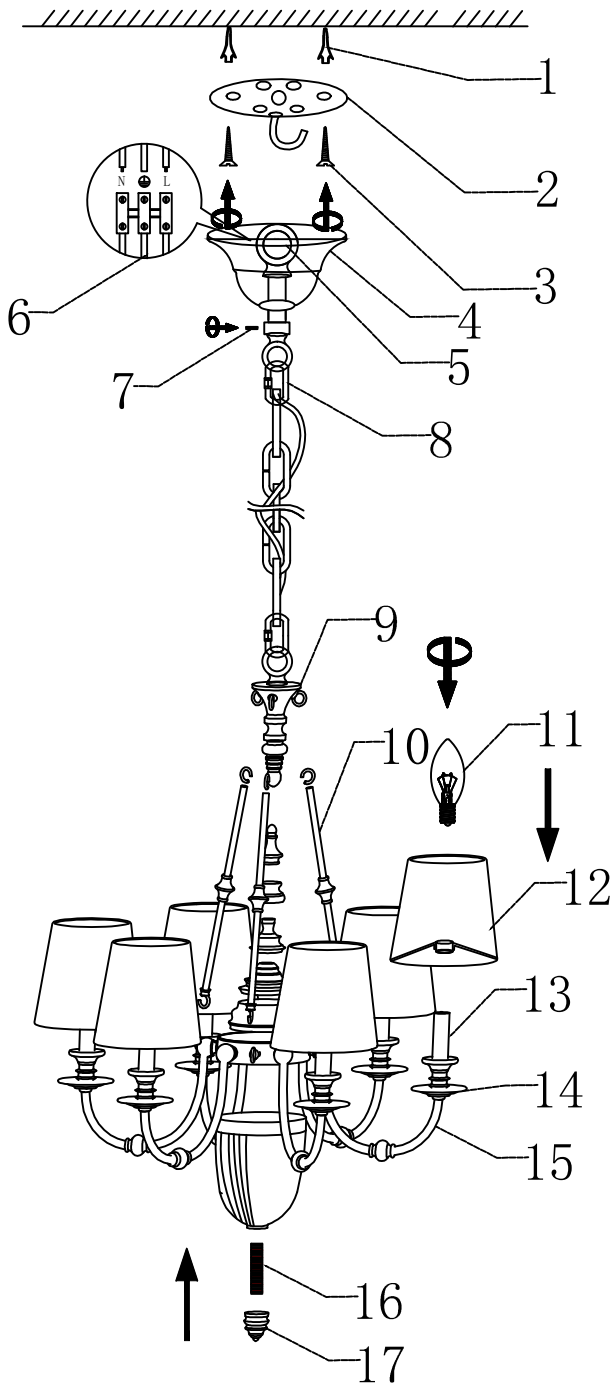

ENGLISH

Specification of installation

In order to ensure safety use, please notice the following items:

- Read and understand the whole specification.
- Suitable for the use of 220~240V and 50~60HZ.
- Please wear gloves as installment and avoid rot on the surface of plating.
- Must be installed on the fixed places and be checked annually.
- please turn off the lighting source by soft cloth as cleaning prohibited to use of rotted detergent.
- please connect with the local sales service center when there are any abnormality.

- 1 Wall anchor
- 2 Mounting
- 3 Self-tapping screw
- 4 Canopy
- 5 Ring
- 6 Terminal
- 7 Screw
- 8 Chain
- 9 Metal parts
- 10 Bracket
- 11 E14 bulb
- 12 Shade
- 13 Waterpipe
- 14 Metal plate
- 15 Arm
- 16 Threaded rod
- 17 Nut cap

Product coding: REEF SP6+1

CEILING PAN SIZE:

FIXTURE SIZE: