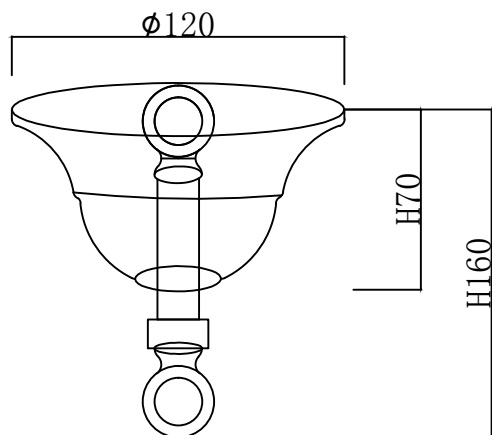

ENGLISH

Specification of installation

In order to ensure safety use, please notice the following items:

- Read and understand the whole specification.
- Suitable for the use of 220~240V and 50~60HZ.
- Please wear gloves as installment and avoid rot on the surface of plating.
- Must be installed on the fixed places and be checked annually.
- please turn off the lighting source by soft cloth as cleaning prohibited to use of rotted detergent.
- please connect with the local sales service center when there are any abnormality.

- 1 Wall anchor
- 2 Mounting
- 3 Self-tapping screw
- 4 Canopy
- 5 Ring
- 6 Terminal
- 7 Screw
- 8 Chain
- 9 E14 bulb
- 10 **Trumpet**
- 11 Arm
- 12 Crystal
- 13 Nut cap
- 14 Shade

Product coding: REEF SP4

CEILING PAN SIZE:

FIXTURE SIZE: