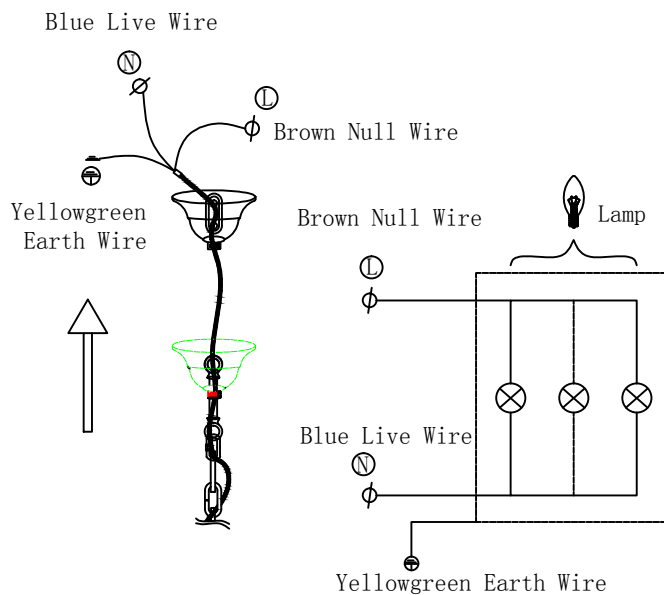

ENGLISH

Specification of installation

In order to ensure safety use, please notice the following items:

- Read and understand the whole specification.
- Suitable for the use of 220~240V and 50~60HZ.
- Please wear gloves as installment and avoid rot on the surface of plating.
- Must be installed on the fixed places and be checked annually.
- please turn off the lighting source by soft cloth as cleaning prohibited to use of rotted detergent.
- please connect with the local sales service center when there are any abnormality.

- 1 Wall anchor
- 2 Mounting
- 3 Self-tapping screw
- 4 Canopy
- 5 Ring
- 6 Terminal
- 7 Screw
- 8 Chain
- 9 E14 bulb
- 10 **Trumpet**
- 11 Arm
- 12 Crystal
- 13 Nut cap
- 14 Shade

Product coding: REEF SP4

CEILING PAN SIZE:

FIXTURE SIZE: