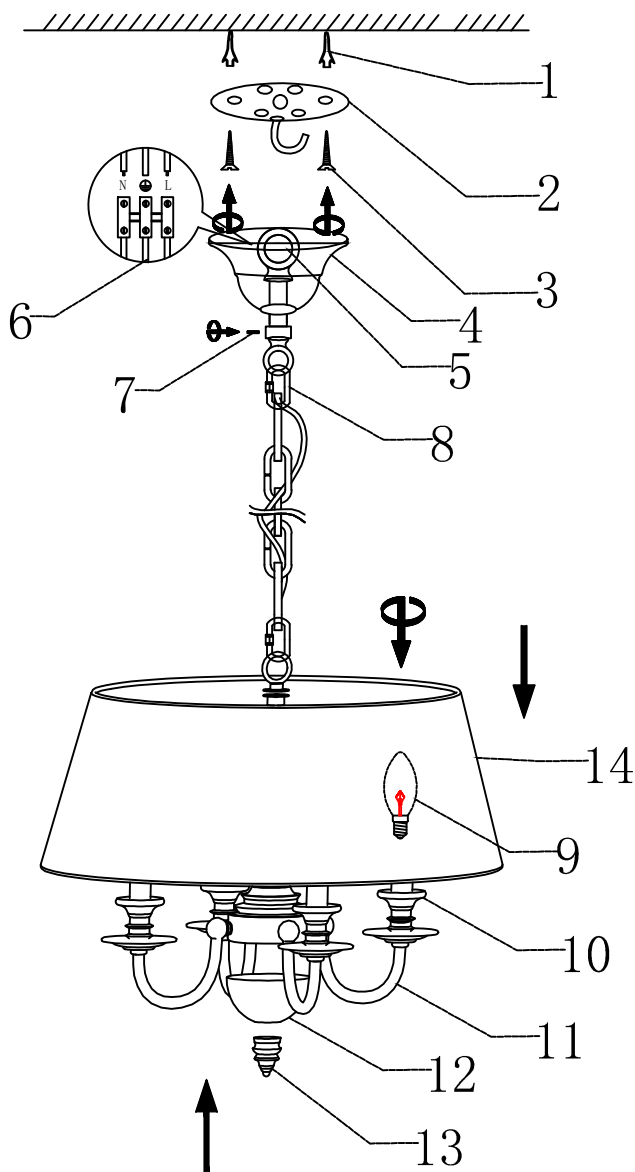

ENGLISH

Specification of installation

In order to ensure safety use, please notice the following items:

- Read and understand the whole specification.
- Suitable for the use of 220~240V and 50~60HZ.
- Please wear gloves as installment and avoid rot on the surface of plating.
- Must be installed on the fixed places and be checked annually.
- please turn off the lighting source by soft cloth as cleaning prohibited to use of rotted detergent.
- please connect with the local sales service center when there are any abnormality.

- 1 Wall anchor
- 2 Mounting
- 3 Self-tapping screw
- 4 Canopy
- 5 Ring
- 6 Terminal
- 7 Screw
- 8 Chain
- 9 E14 bulb
- 10 **Trumpet**
- 11 Arm
- 12 Crystal
- 13 Nut cap
- 14 Shade

Product coding: REEF SP4

CEILING PAN SIZE:

FIXTURE SIZE: