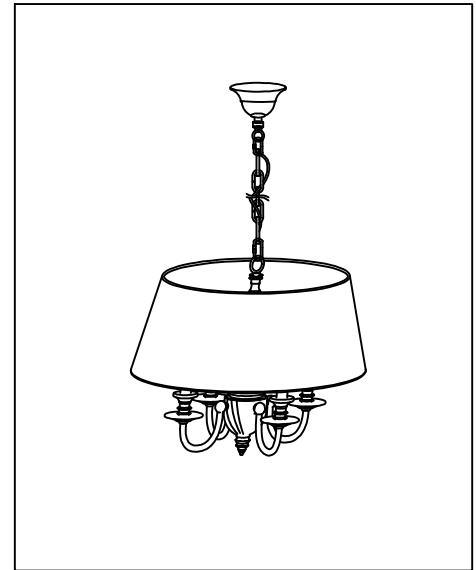

ENGLISH

Specification of installation

In order to ensure safety use, please notice the following items:

- Read and understand the whole specification.
- Suitable for the use of 220~240V and 50~60HZ.
- Please wear gloves as installment and avoid rot on the surface of plating.
- Must be installed on the fixed places and be checked annually.
- please turn off the lighting source by soft cloth as cleaning prohibited to use of rotted detergent.
- please connect with the local sales service center when there are any abnormality.

- 1 Wall anchor
- 2 Mounting
- 3 Self-tapping screw
- 4 Canopy
- 5 Ring
- 6 Terminal
- 7 Screw
- 8 Chain
- 9 E14 bulb
- 10 **Trumpet**
- 11 Arm
- 12 Crystal
- 13 Nut cap
- 14 Shade

Product coding: REEF SP4

CEILING PAN SIZE:

FIXTURE SIZE: