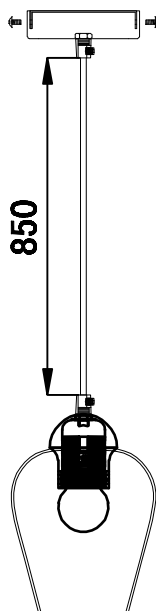

## Specification of installation

In order to ensure safety use, please notice the following items:

- Read and understand the whole Specification.
- Suitable for the use of 220~240V and 50~60Hz.
- Please wear gloves as installment and avoid rot on the surface of plating.
- Must be installed on the fixed places and be checked annually.
- Please turn off the lighting source by soft cloth as cleaning prohibited to use of rotted detergent.
- Please connect with the local sales service center when there are any abnormality.

Live wire-Brown  
Neutral-Blue  
Ground wire-Yellow/Green

- 1 Mounting
- 2 Self-tapping screw
- 3 Terminal
- 4 Wall socket
- 5 Screw
- 6 Glass shade
- 7 E27 bulb

Product coding:RAUL SP1

# BASE SIZE:

$\phi 100$

H25

# FIXTURE SIZE:

H1079

$\phi 117$