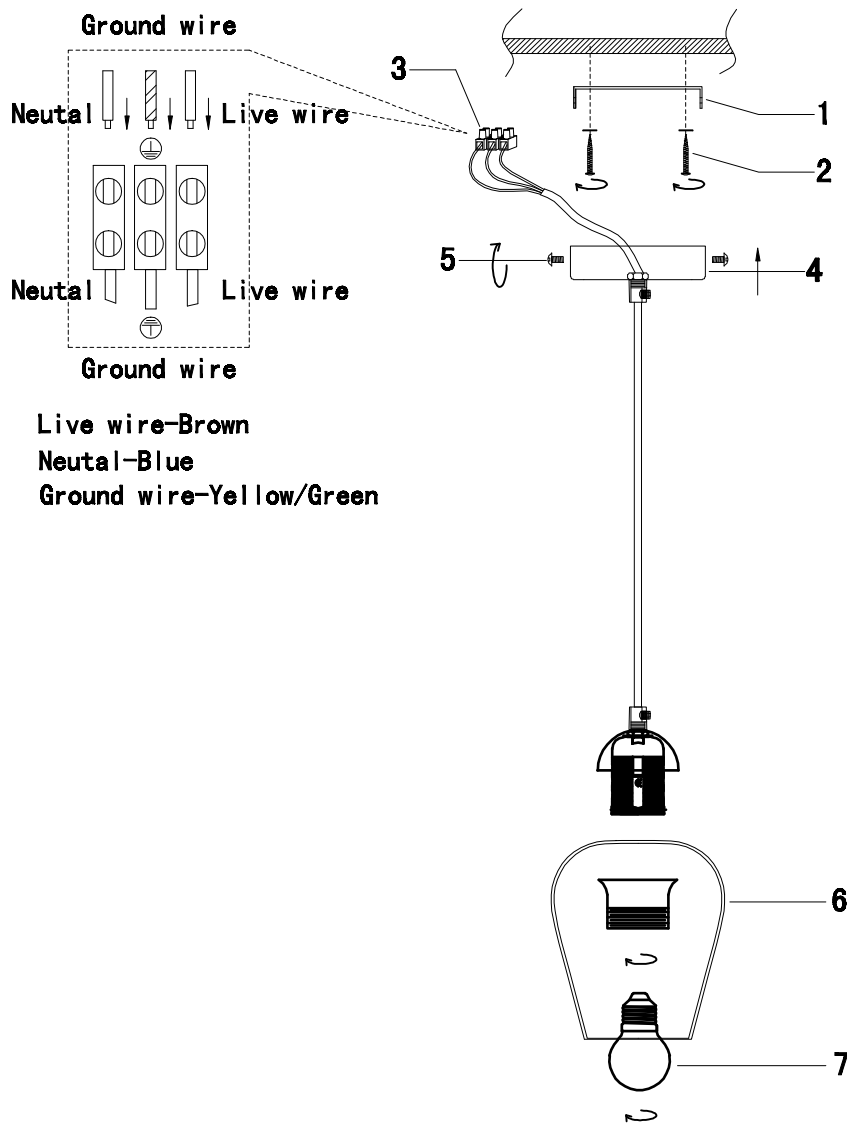

## Specification of installation

In order to ensure safety use, please notice the following items:

- Read and understand the whole Specification.
- Suitable for the use of 220~240V and 50~60Hz.
- Please wear gloves as installment and avoid rot on the surface of plating.
- Must be installed on the fixed places and be checked annually.
- Please turn off the lighting source by soft cloth as cleaning prohibited to use of rotted detergent.
- Please connect with the local sales service center when there are any abnormality.

Live wire-Brown  
Neutral-Blue  
Ground wire-Yellow/Green

- 1 Mounting
- 2 Self-tapping screw
- 3 Terminal
- 4 Wall socket
- 5 Screw
- 6 Glass shade
- 7 E27 bulb

Product coding:RAUL SP1

# BASE SIZE:

$\phi 100$

H25

# FIXTURE SIZE:

H1079

$\phi 117$