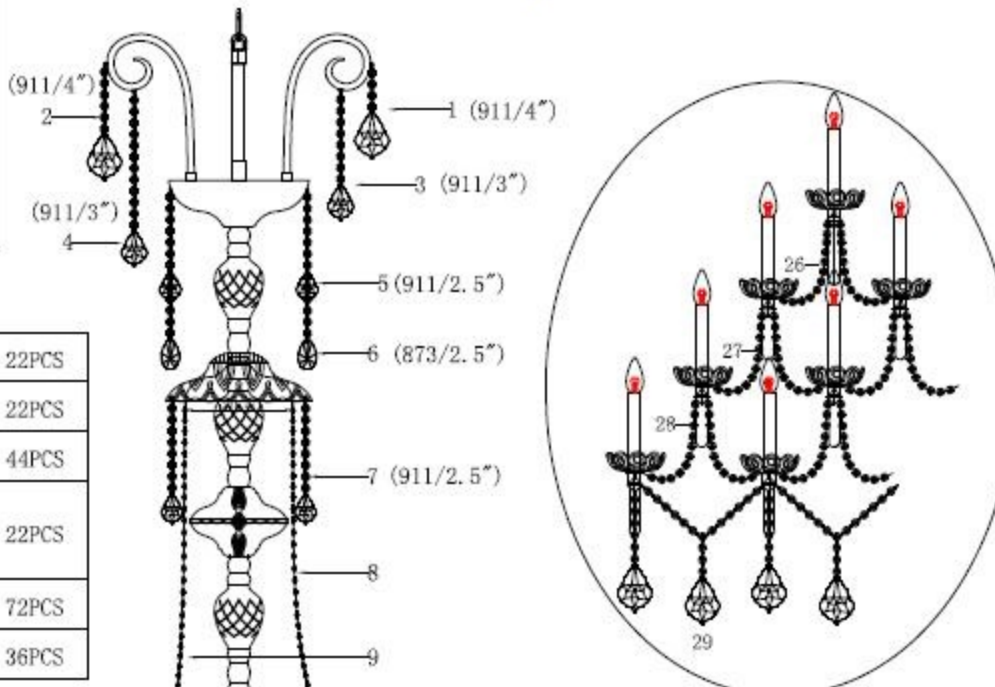

Crystal Equipped MODEL NO. QUEEN SP 78 CHROME 1.78*10W

Model:QUEEN SP78

911/4":154PCS	873/3":66PCS
911/3":66PCS	873/2.5":33PCS
911/2.5":39PCS	873/2":404PCS

26		14#/12	22PCS
27		14#/11	22PCS
28		14#/11	44PCS
29		14#/15+3+4"	22PCS
30			72PCS
31			36PCS

1		14#/4+4"	11PCS
2		14#/6+4"	11PCS
3		14#/8+3"	11PCS
4		14#/12+3"	11PCS
5		14#/7+2.5"	11PCS
6		14#/13+2.5"	11PCS
7		14#/8+2.5"	16PCS
8		14#/49	11PCS
9		14#/63	11PCS
10		14#/2+2"	396PCS
11		16#/1+14#/6+4"	11PCS
12		16#/1+14#/6+4"	11PCS
13		16#/1+14#/19+4"	22PCS
14		14#/13+4"	22PCS
15		14#/16+3"	22PCS
16		16#/1+14#/6+4"	22PCS
17		14#/1+4"	22PCS
18		14#/4+3"	22PCS
19		14#/11+3"	22PCS
20		14#/26+3"	22PCS
21		14#/21+3"	22PCS
22		14#/22+2.5"	22PCS
23		14#/20+2.5"	12PCS
24		14#/3+2"	8PCS
25		14#/7+50#	1PCS