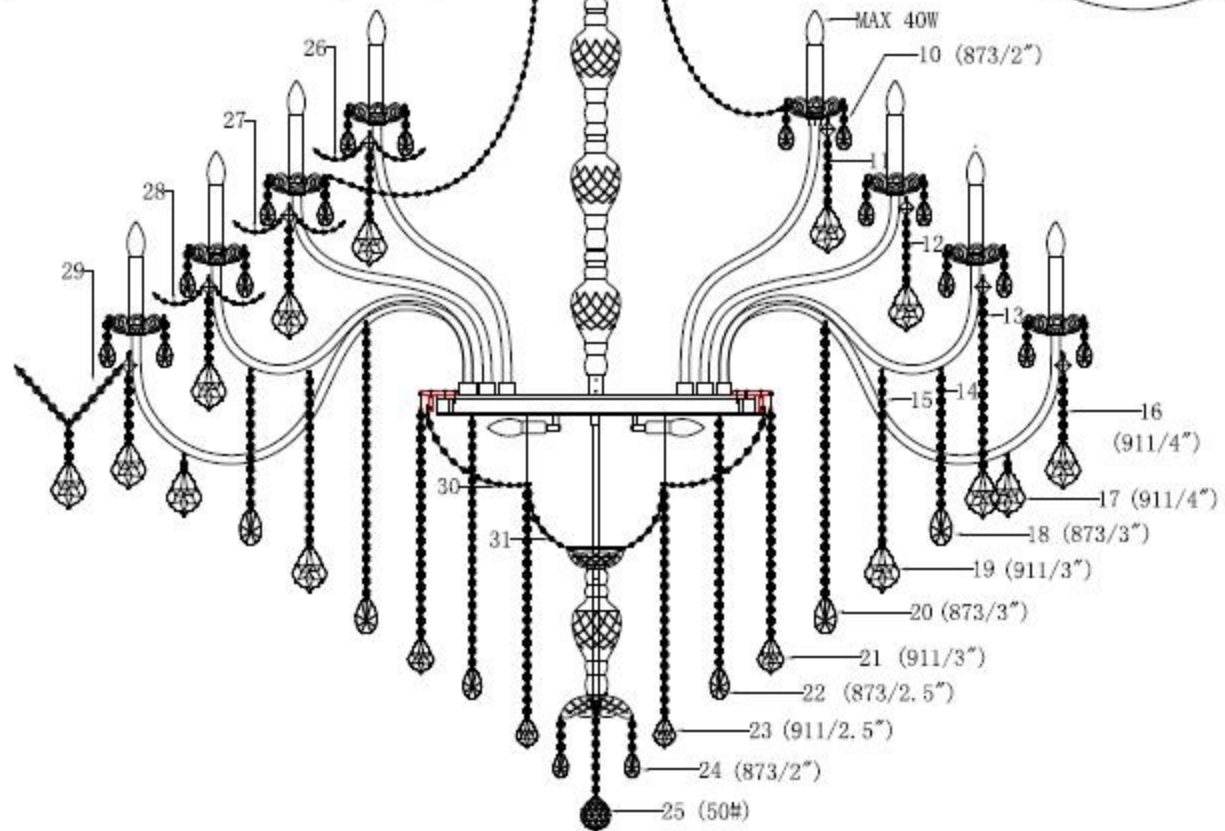

Crystal Equipped MODEL NO. QUEEN SP 78 CHROME 1.78*10W

Model:QUEEN SP78

911/4":154PCS	873/3":66PCS
911/3":66PCS	873/2.5":33PCS
911/2.5":39PCS	873/2":404PCS

26		14#/12	22PCS
27		14#/11	22PCS
28		14#/11	44PCS
29		14#/15+3+4"	22PCS
30			72PCS
31			36PCS

1		14#/4+4"	11PCS
2		14#/6+4"	11PCS
3		14#/8+3"	11PCS
4		14#/12+3"	11PCS
5		14#/7+2.5"	11PCS
6		14#/13+2.5"	11PCS
7		14#/8+2.5"	16PCS
8		14#/49	11PCS
9		14#/63	11PCS
10		14#/2+2"	396PCS
11		16#/1+14#/6+4"	11PCS
12		16#/1+14#/6+4"	11PCS
13		16#/1+14#/19+4"	22PCS
14		14#/13+4"	22PCS
15		14#/16+3"	22PCS
16		16#/1+14#/6+4"	22PCS
17		14#/1+4"	22PCS
18		14#/4+3"	22PCS
19		14#/11+3"	22PCS
20		14#/26+3"	22PCS
21		14#/21+3"	22PCS
22		14#/22+2.5"	22PCS
23		14#/20+2.5"	12PCS
24		14#/3+2"	8PCS
25		14#/7+50#	1PCS