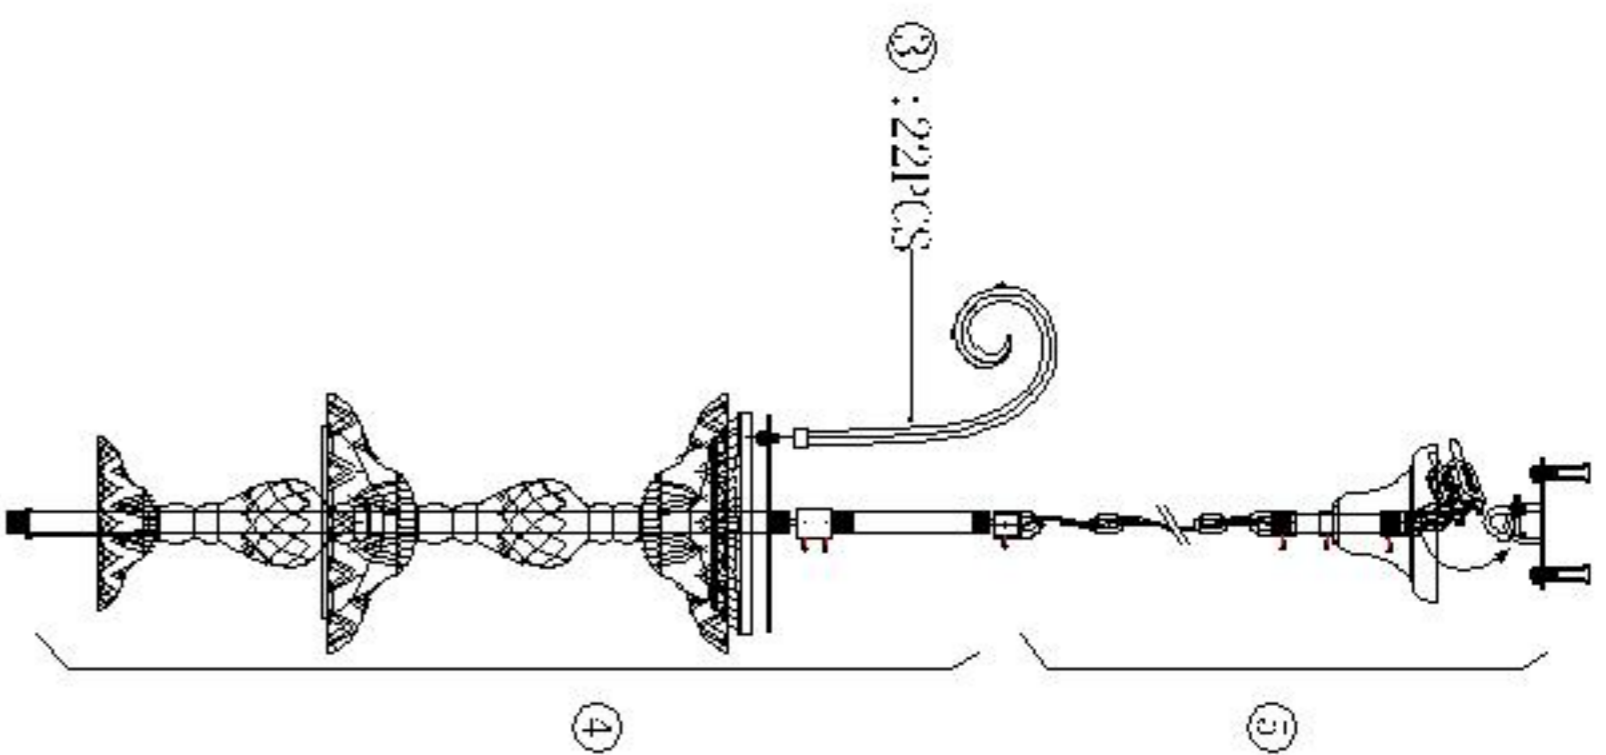

Crystal Equipped MODEL NO. QUEEN SP 78 CHROME 1.78*10W

Model:QUEEN SP78

911/4":154PCS	873/3":66PCS
911/3":66PCS	873/2.5":33PCS
911/2.5":39PCS	873/2":404PCS

26		14#/12	22PCS
27		14#/11	22PCS
28		14#/11	44PCS
29		14#/15+3+4"	22PCS
30			72PCS
31			36PCS

1		14#/4+4"	11PCS
2		14#/6+4"	11PCS
3		14#/8+3"	11PCS
4		14#/12+3"	11PCS
5		14#/7+2.5"	11PCS
6		14#/13+2.5"	11PCS
7		14#/8+2.5"	16PCS
8		14#/49	11PCS
9		14#/63	11PCS
10		14#/2+2"	396PCS
11		16#/1+14#/6+4"	11PCS
12		16#/1+14#/6+4"	11PCS
13		16#/1+14#/19+4"	22PCS
14		14#/13+4"	22PCS
15		14#/16+3"	22PCS
16		16#/1+14#/6+4"	22PCS
17		14#/1+4"	22PCS
18		14#/4+3"	22PCS
19		14#/11+3"	22PCS
20		14#/26+3"	22PCS
21		14#/21+3"	22PCS
22		14#/22+2.5"	22PCS
23		14#/20+2.5"	12PCS
24		14#/3+2"	8PCS
25		14#/7+50#	1PCS