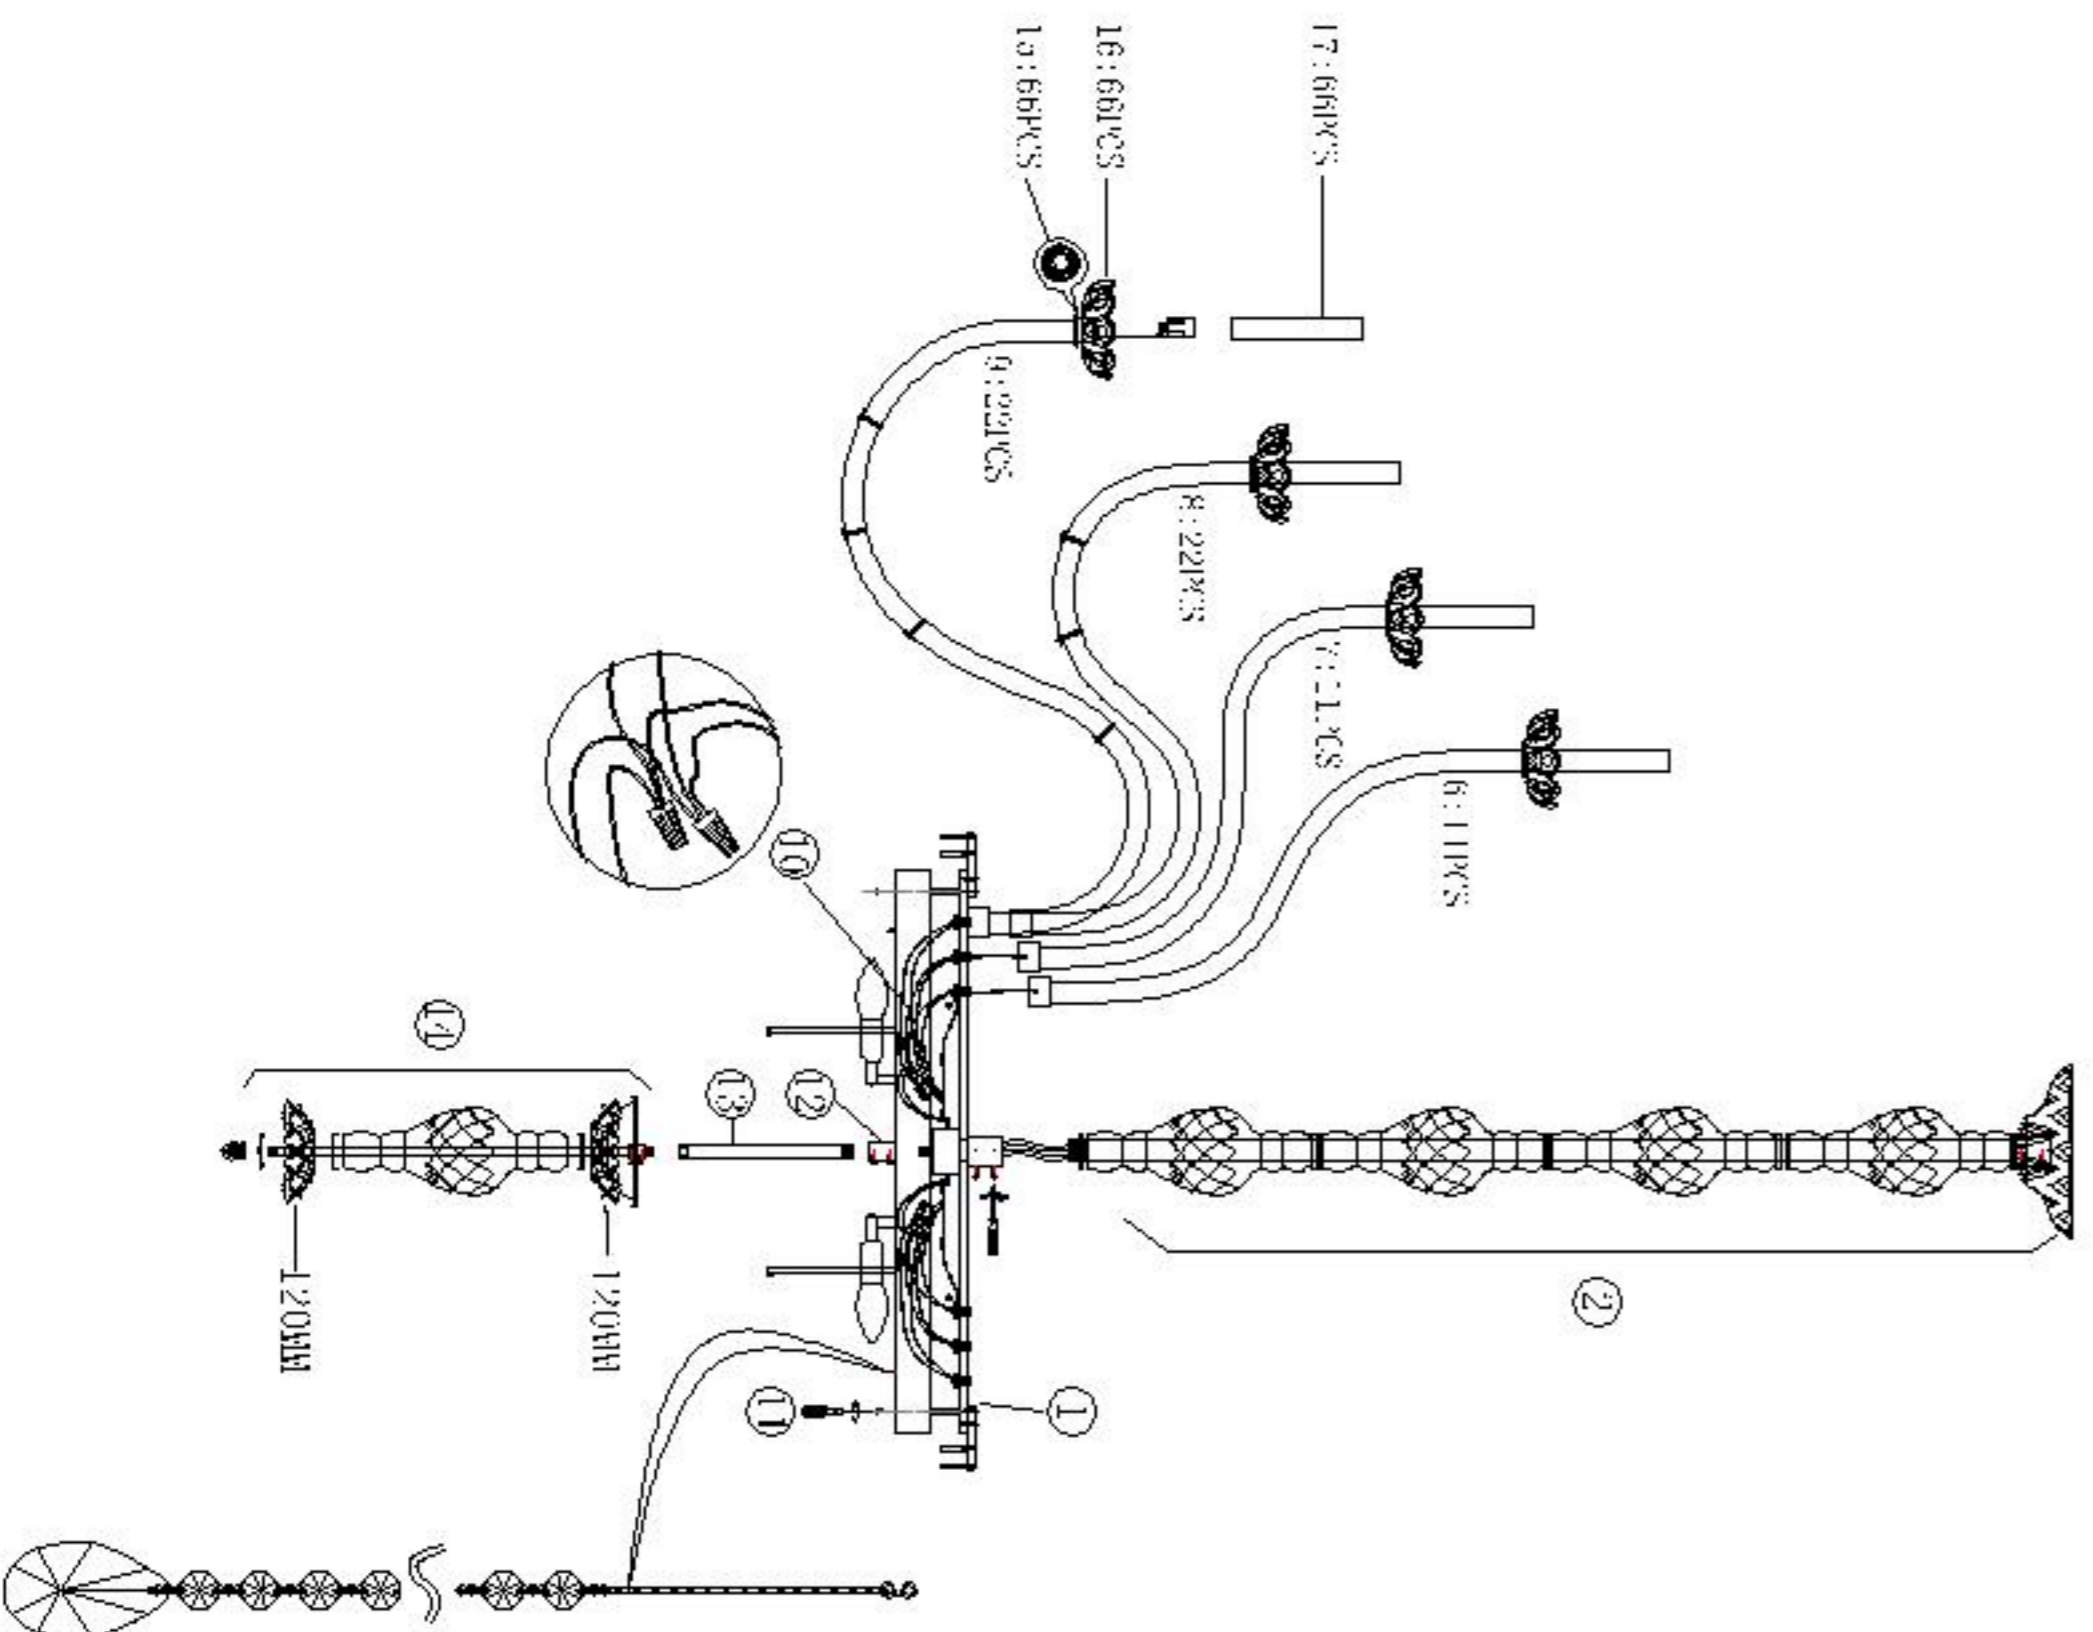

Crystal Equipped MODEL NO. QUEEN SP 78 CHROME 1.78*10W

Model:QUEEN SP78

911/4":154PCS	873/3":66PCS
911/3":66PCS	873/2.5":33PCS
911/2.5":39PCS	873/2":404PCS

26		14#/12	22PCS
27		14#/11	22PCS
28		14#/11	44PCS
29		14#/15+3+4"	22PCS
30			72PCS
31			36PCS

1		14#/4+4"	11PCS
2		14#/6+4"	11PCS
3		14#/8+3"	11PCS
4		14#/12+3"	11PCS
5		14#/7+2.5"	11PCS
6		14#/13+2.5"	11PCS
7		14#/8+2.5"	16PCS
8		14#/49	11PCS
9		14#/63	11PCS
10		14#/2+2"	396PCS
11		16#/1+14#/6+4"	11PCS
12		16#/1+14#/6+4"	11PCS
13		16#/1+14#/19+4"	22PCS
14		14#/13+4"	22PCS
15		14#/16+3"	22PCS
16		16#/1+14#/6+4"	22PCS
17		14#/1+4"	22PCS
18		14#/4+3"	22PCS
19		14#/11+3"	22PCS
20		14#/26+3"	22PCS
21		14#/21+3"	22PCS
22		14#/22+2.5"	22PCS
23		14#/20+2.5"	12PCS
24		14#/3+2"	8PCS
25		14#/7+50#	1PCS