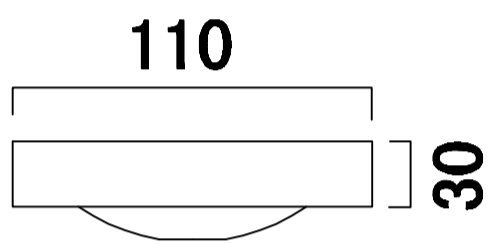

CEILING PAN SIZE:

FIXTURE SIZE:

ENGLISH

Specification of Installation

In order to ensure safety use, please notice the following items:

- Read and understand the whole Specification.
- Suitable for the use of 220~240V and 50~60Hz.
- Please wear gloves as installation and avoid rot on the surface of plating.
- Must be installed on the fixed places and be checked annually.
- Please turn off the lighting source by soft cloth as cleaning prohibited to use of rotted detergent.
- Please connect with the local sales service center when there are any abnormality.