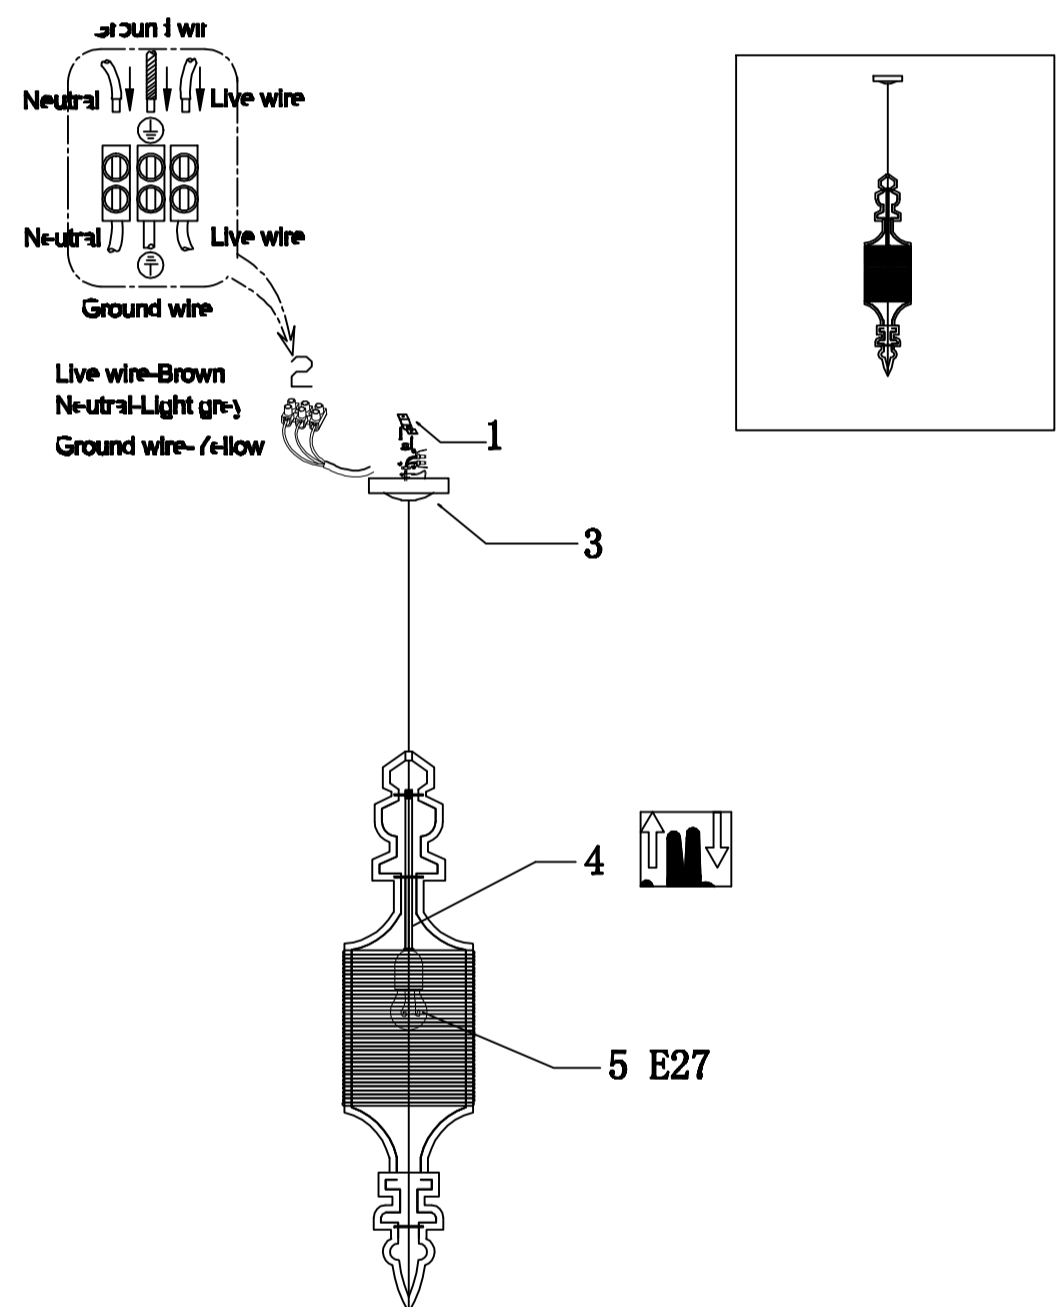

CEILING PAN SIZE:

FIXTURE SIZE:

ENGLISH

Specification of Installation

In order to ensure safety use, please notice the following items:

- Read and understand the whole Specification.
- Suitable for the use of 220~240V and 50~60Hz.
- Please wear gloves as installation and avoid rot on the surface of plating.
- Must be installed on the fixed places and be checked annually.
- Please turn off the lighting source by soft cloth as cleaning prohibited to use of rotted detergent.
- Please connect with the local sales service center when there are any abnormality.

PRIMA SP1 B
WHITE/WHITE