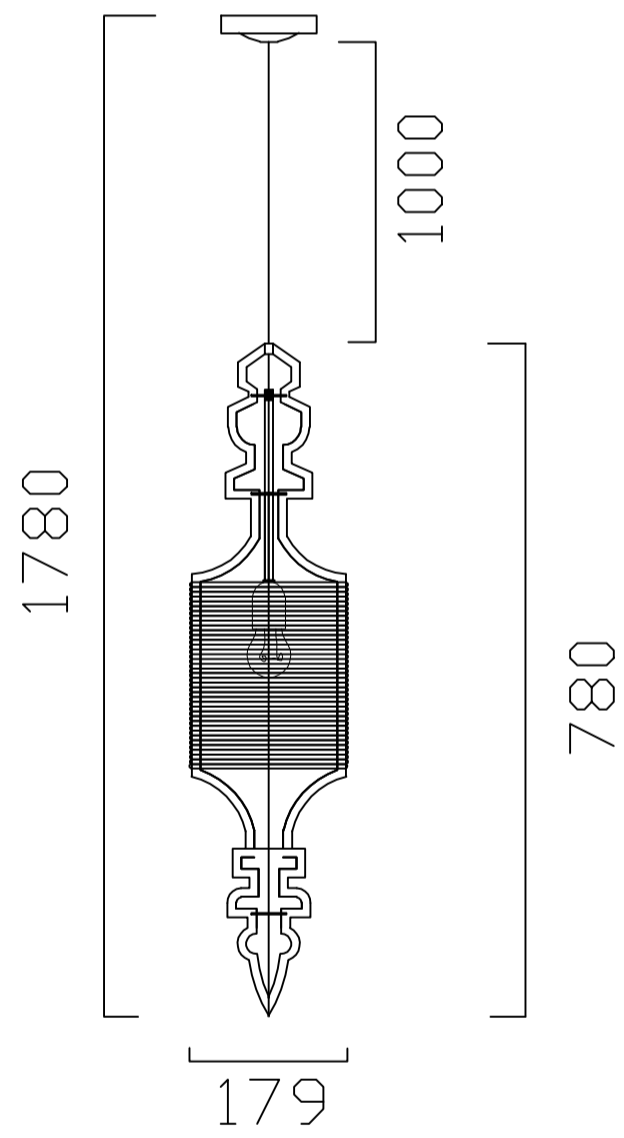

CEILING PAN SIZE:

FIXTURE SIZE:

ENGLISH

Specification of Installation

In order to ensure safety use, please notice the following items:

- Read and understand the whole Specification.
- Suitable for the use of 220~240V and 50~60Hz.
- Please wear gloves as installation and avoid rot on the surface of plating.
- Must be installed on the fixed places and be checked annually.
- Please turn off the lighting source by soft cloth as cleaning prohibited to use of rotted detergent.
- Please connect with the local sales service center when there are any abnormality.

PRIMA SP1 B
WHITE/WHITE