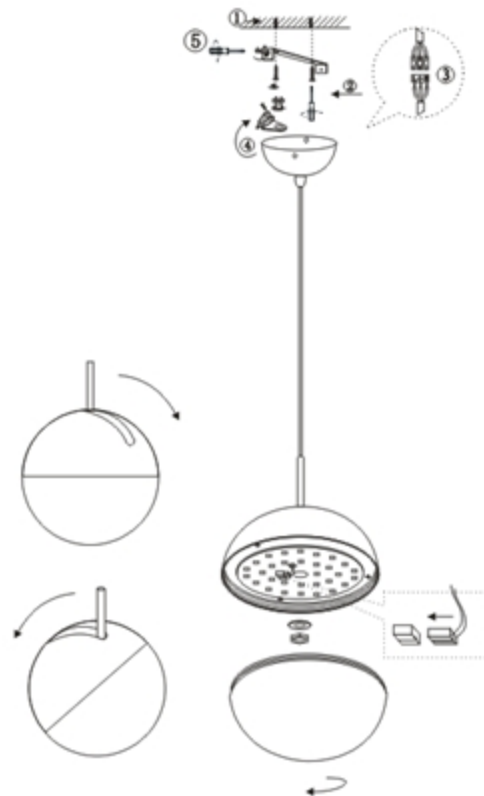

ENGLISH

Specification of installation

In order to ensure safety use ,please notice the following items:

- Read and understand the whole Specification.
- Suitable for the use of 220~240V and 50~60Hz.
- Please wear gloves as installment and avoid rot on the surface of plating.
- Must be installed on the fixed places and be checked annually.
- Please turn off the lighting source by soft cloth as cleaning prohibited to use of rotted detergent.
- Please connect with the local sales service center when there are any abnormality.

CEILING PAN SIZE

FIXTURE SIZE

PIO SP1 D120 CHROME