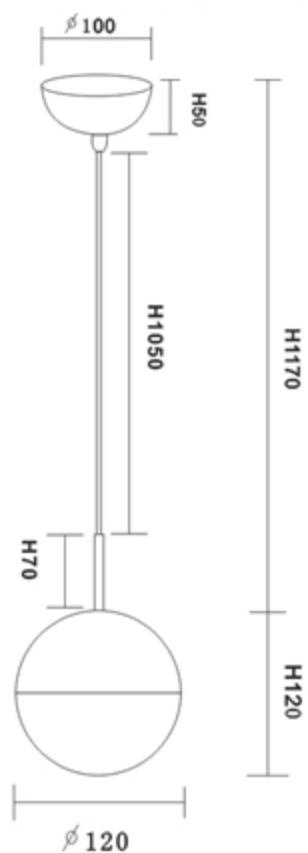

ENGLISH

Specification of installation

In order to ensure safety use ,please notice the following items:

- Read and understand the whole Specification.
- Suitable for the use of 220~240V and 50~60Hz.
- Please wear gloves as installment and avoid rot on the surface of plating.
- Must be installed on the fixed places and be checked annually.
- Please turn off the lighting source by soft cloth as cleaning prohibited to use of rotted detergent.
- Please connect with the local sales service center when there are any abnormality.

CEILING PAN SIZE

FIXTURE SIZE

PIO SP1 D120 CHROME