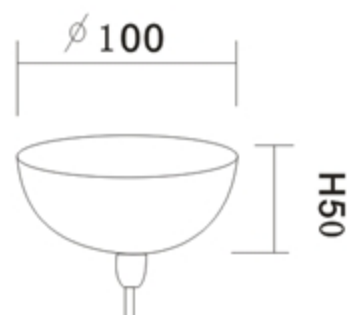

ENGLISH

Specification of installation

In order to ensure safety use ,please notice the following items:

- Read and understand the whole Specification.
- Suitable for the use of 220~240V and 50~60Hz.
- Please wear gloves as installment and avoid rot on the surface of plating.
- Must be installed on the fixed places and be checked annually.
- Please turn off the lighting source by soft cloth as cleaning prohibited to use of rotted detergent.
- Please connect with the local sales service center when there are any abnormality.

CEILING PAN SIZE

FIXTURE SIZE

PIO SP1 D120 CHROME