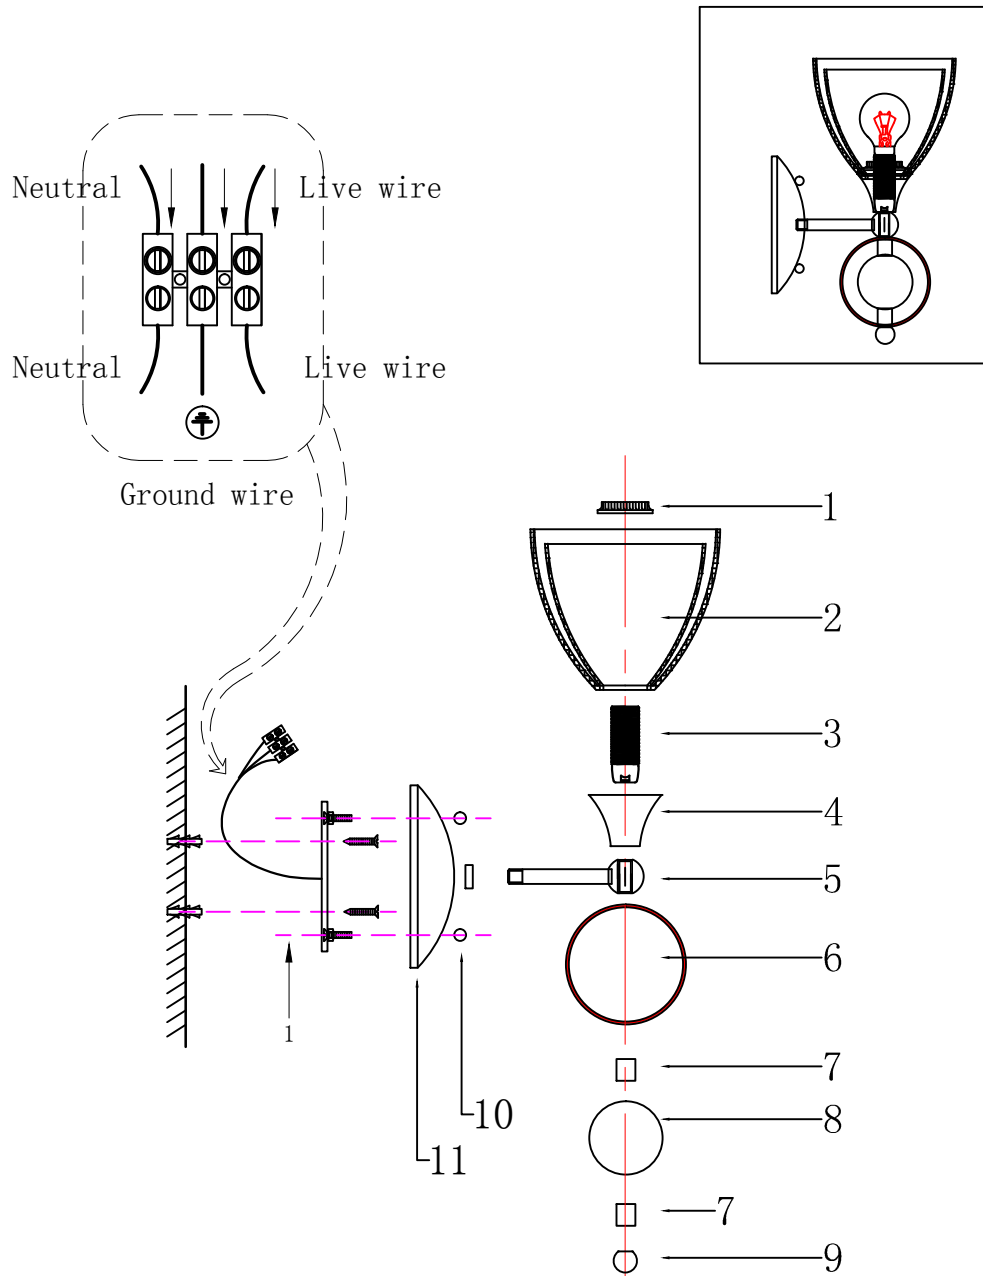

## Specification of Installation

In order to ensure safety use, please notice the following items:

- . Read and understand the whole specification.
  - . Suitable for the use of 220-240V and 50-60Hz.
  - . Please wear gloves as installment and avoid rot on the surface of plating .
  - . Must be installed on the fixed source by soft cloth as cleaning prohibited to use of rotted detergent.
  - . Please connect with the local sales service center when there are any abnormality.
- Ground wire

# CEILING PAN SIZE

# FIXTURE SIZE