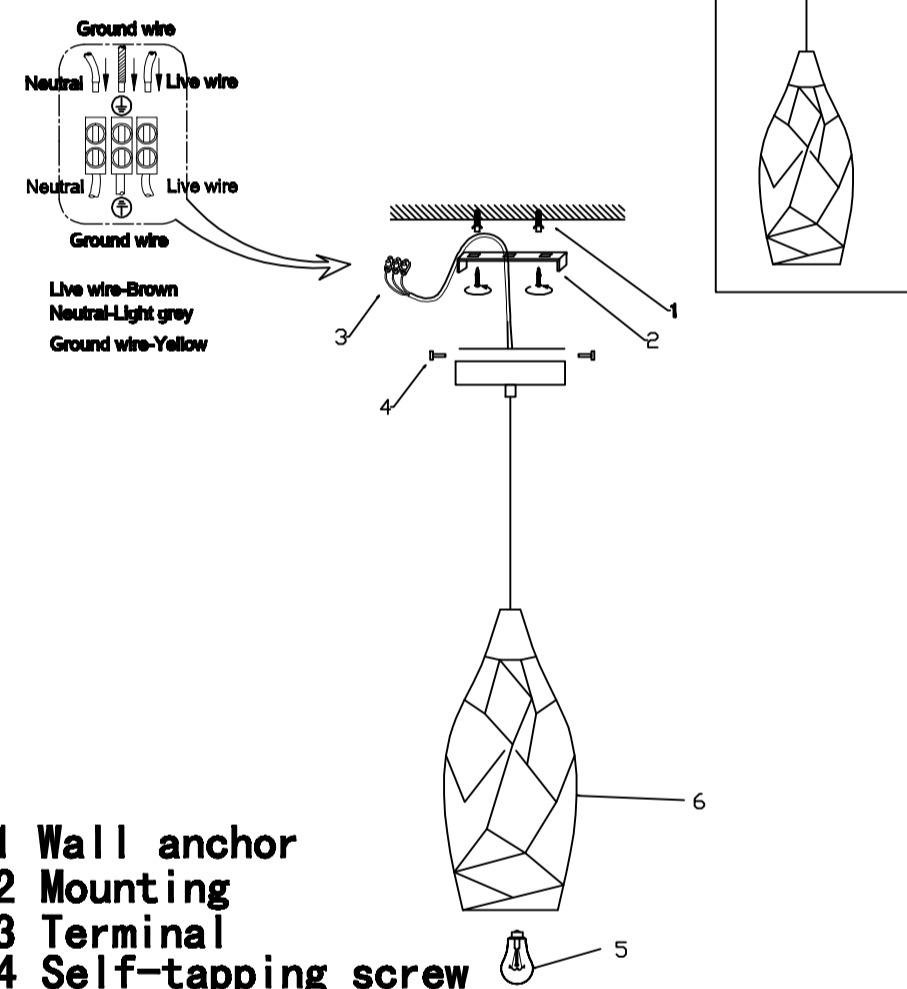

CEILING PAN SIZE:

FIXTURE SIZE:

ENGLISH

Specification of installation

In order to ensure safety use, please notice the following items:

- Read and understand the whole Specification.
- Suitable for the use of 220-240V and 50-60Hz.
- Please wear gloves as installation and avoid rot on the surface of plating.
- Must be installed on the fixed places and be checked annually.
- Please turn off the lighting source by soft cloth as cleaning prohibited to use of rotted detergent.
- Please connect with the local sales service center when there are any abnormality.

- 1 Wall anchor
- 2 Mounting
- 3 Terminal
- 4 Self-tapping screw
- 5 E27 bulb
- 6 glass shade

PAPER SP1