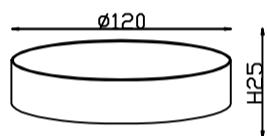

CEILING PAN SIZE:

FIXTURE SIZE:

ENGLISH

Specification of installation

In order to ensure safety use, please notice the following items:

- Read and understand the whole Specification.
- Suitable for the use of 220-240V and 50-60Hz.
- Please wear gloves as installation and avoid rot on the surface of plating.
- Must be installed on the fixed places and be checked annually.
- Please turn off the lighting source by soft cloth as cleaning prohibited to use of rotted detergent.
- Please connect with the local sales service center when there are any abnormality.