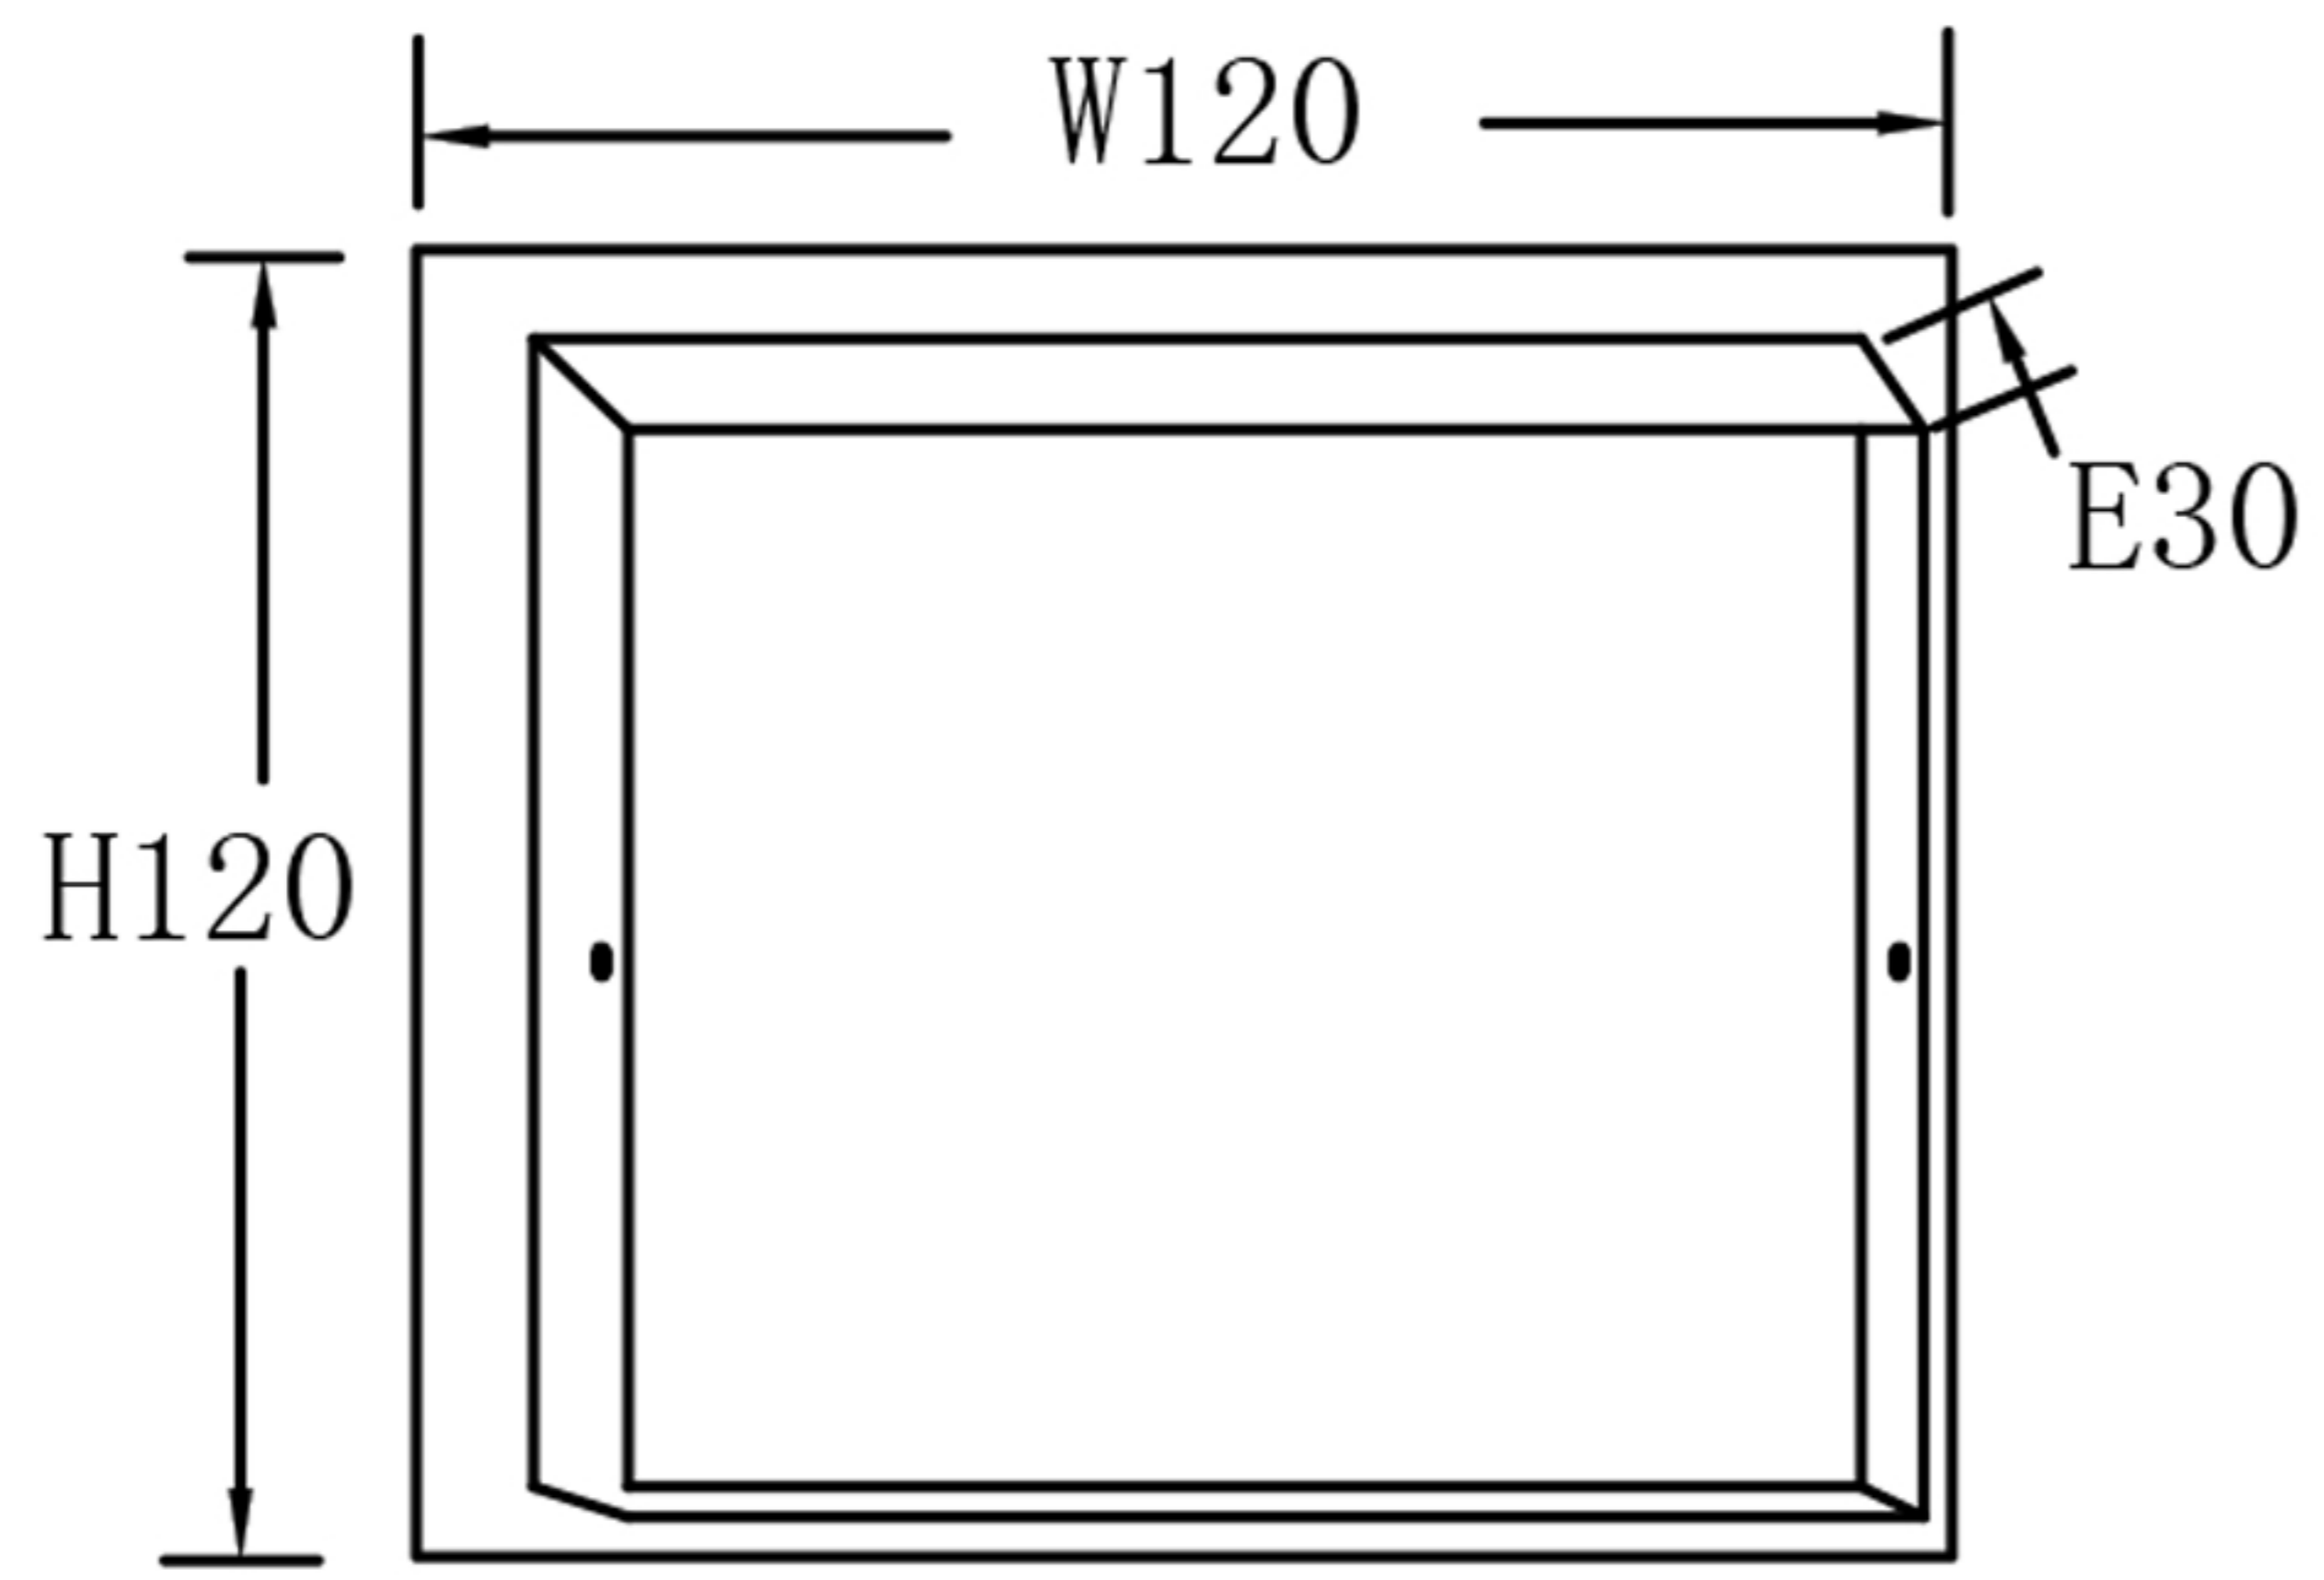

Please connect with the local sales service center when there are any abnormality.

Live wire-Brown
Neutral-Light grey
Ground wire-Yellow

- 1 Wall anchor
- 2 Mounting
- 3 Self-tapping screw
- 4 Terminal
- 5 Nut
- 6 Black

Product coding: PACO AP2

FITURE SIZE