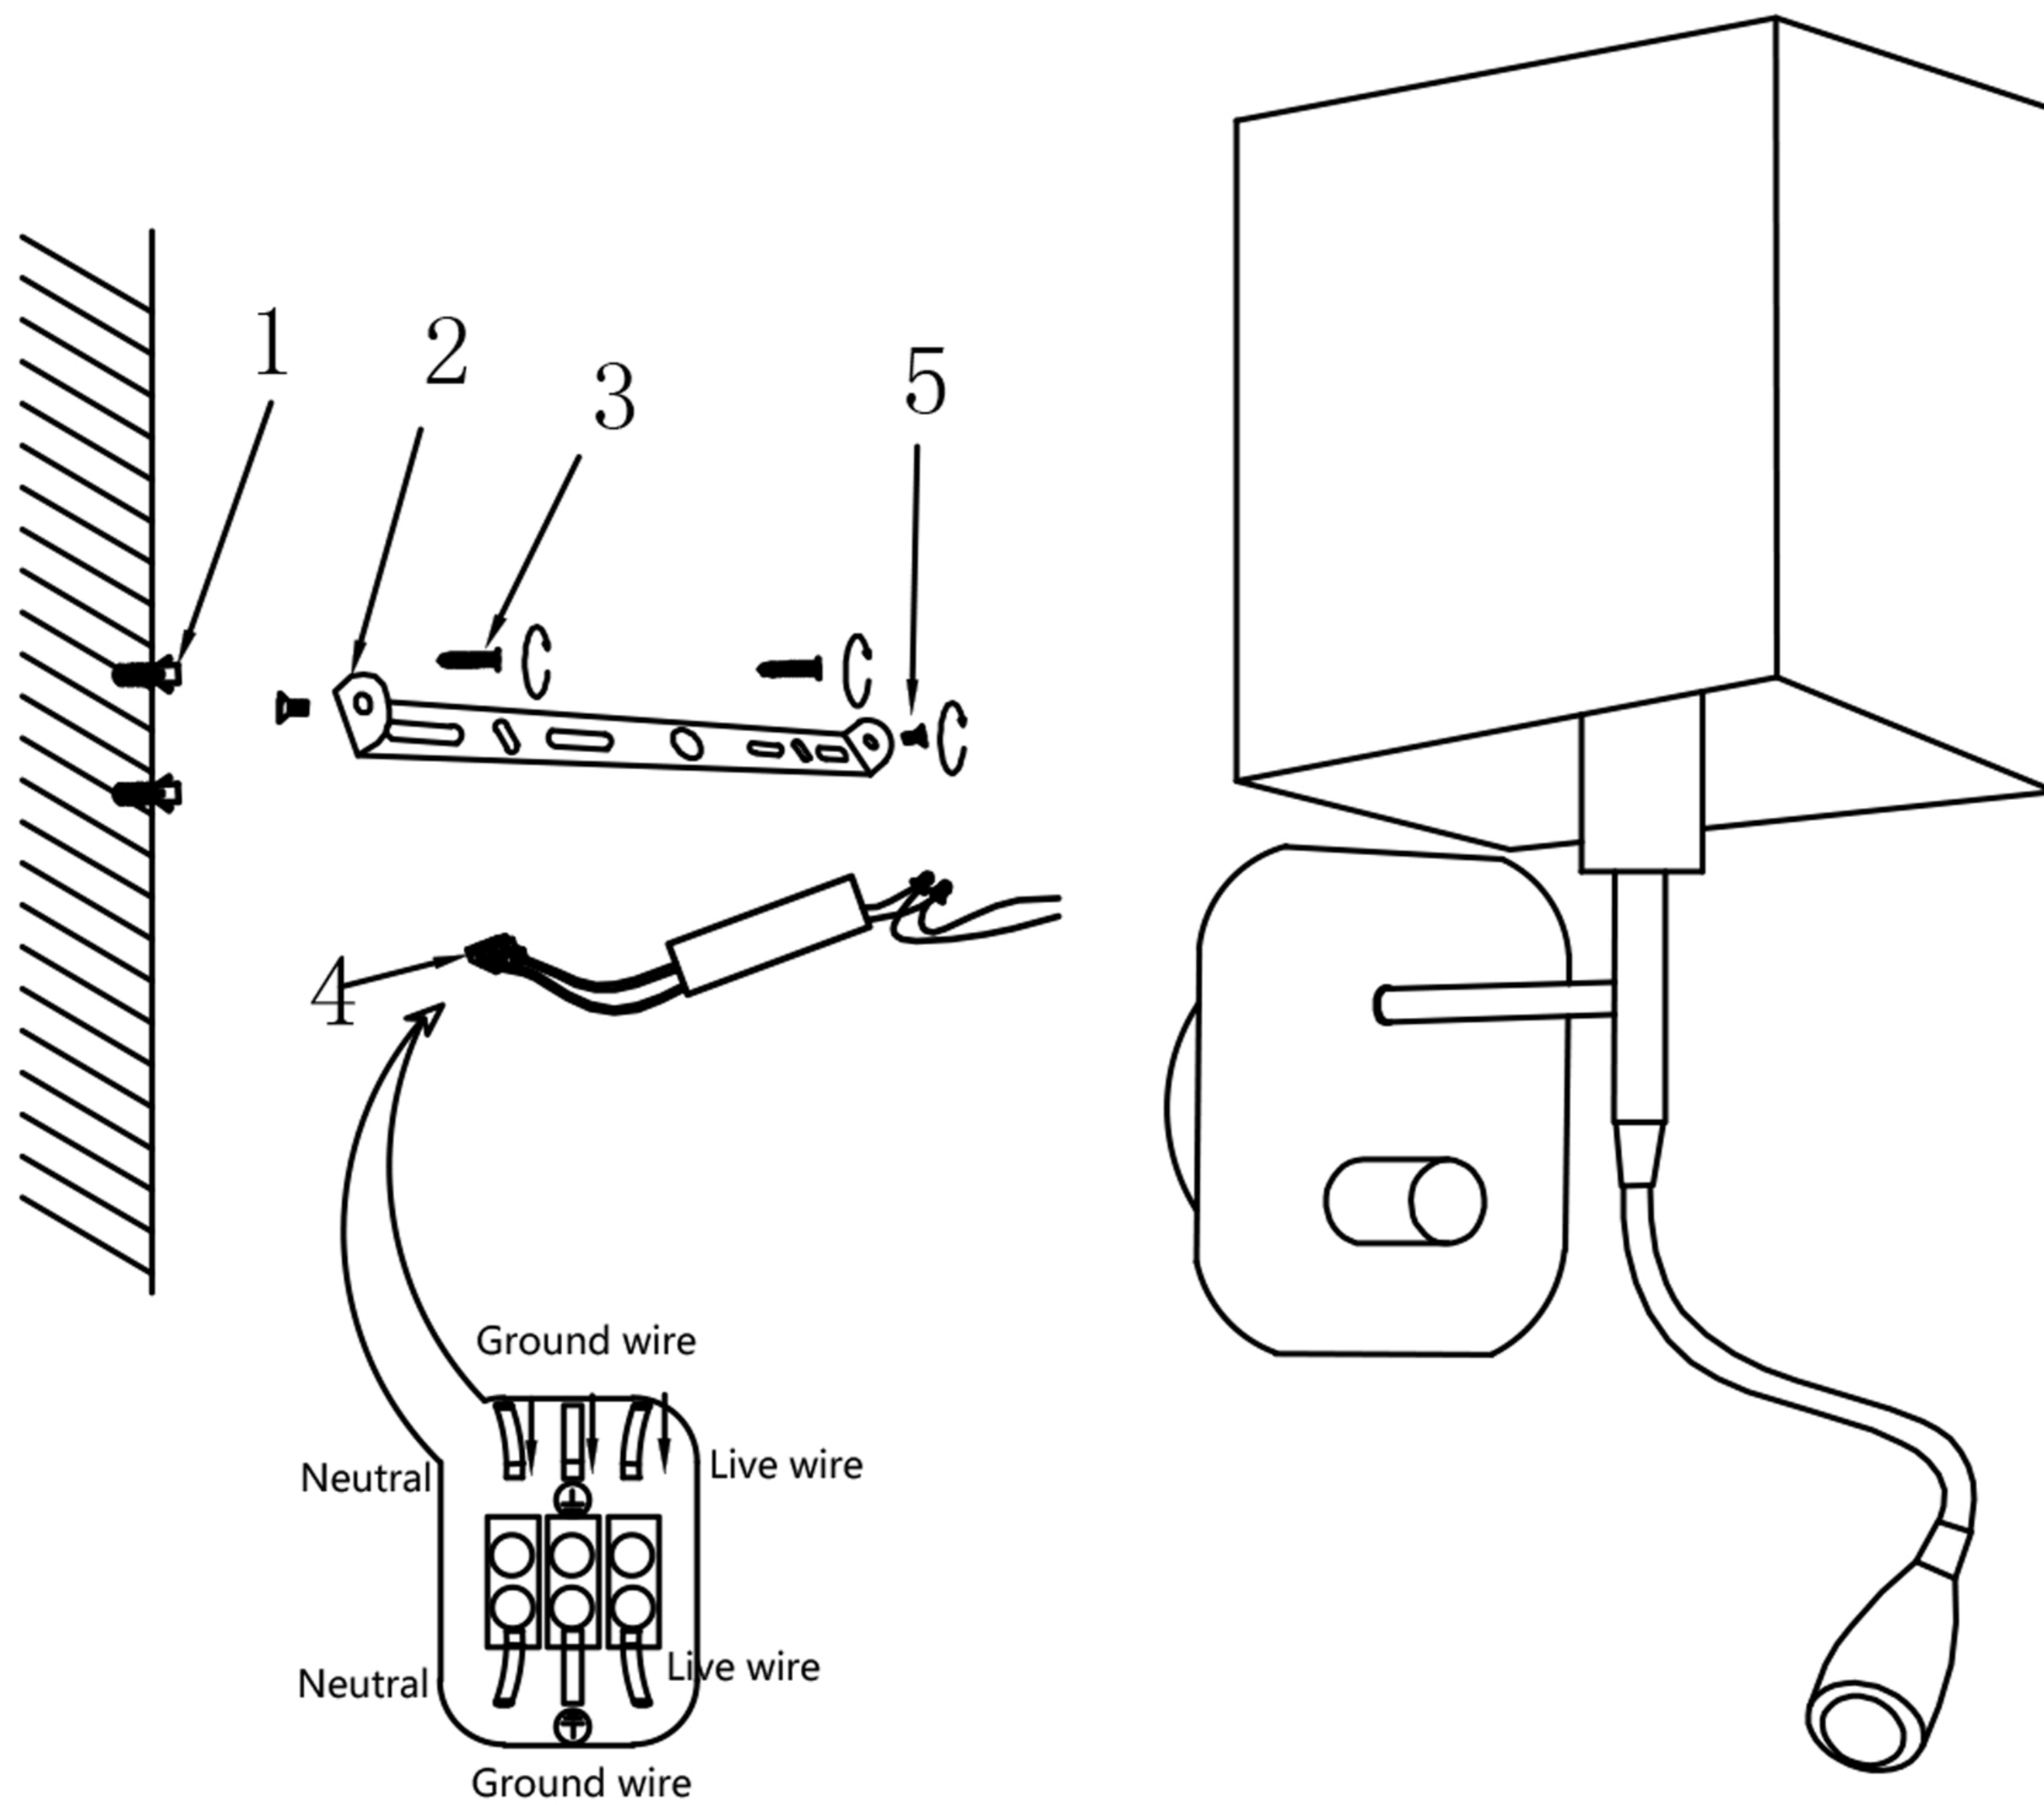

Suitable for the use of 220-240V and 50-60HZ.

Please wear gloves as installment and avoid rot on the surface of plating.

Must be installed on the fixed places and be checked annually.

Please turn off the lighting source by soft cloth as cleaning prohibited to use of rotted detergent.

Please connect with the local sales service center when there are any abnormality.

Live wire-Brown
Neutral-Light grey
Ground wire-Yellow

- 1 Wall anchor
- 2 Mounting
- 3 Self-tapping screw
- 4 Terminal
- 5 Nut
- 6 Black

Product coding: PACO AP2

FITURE SIZE