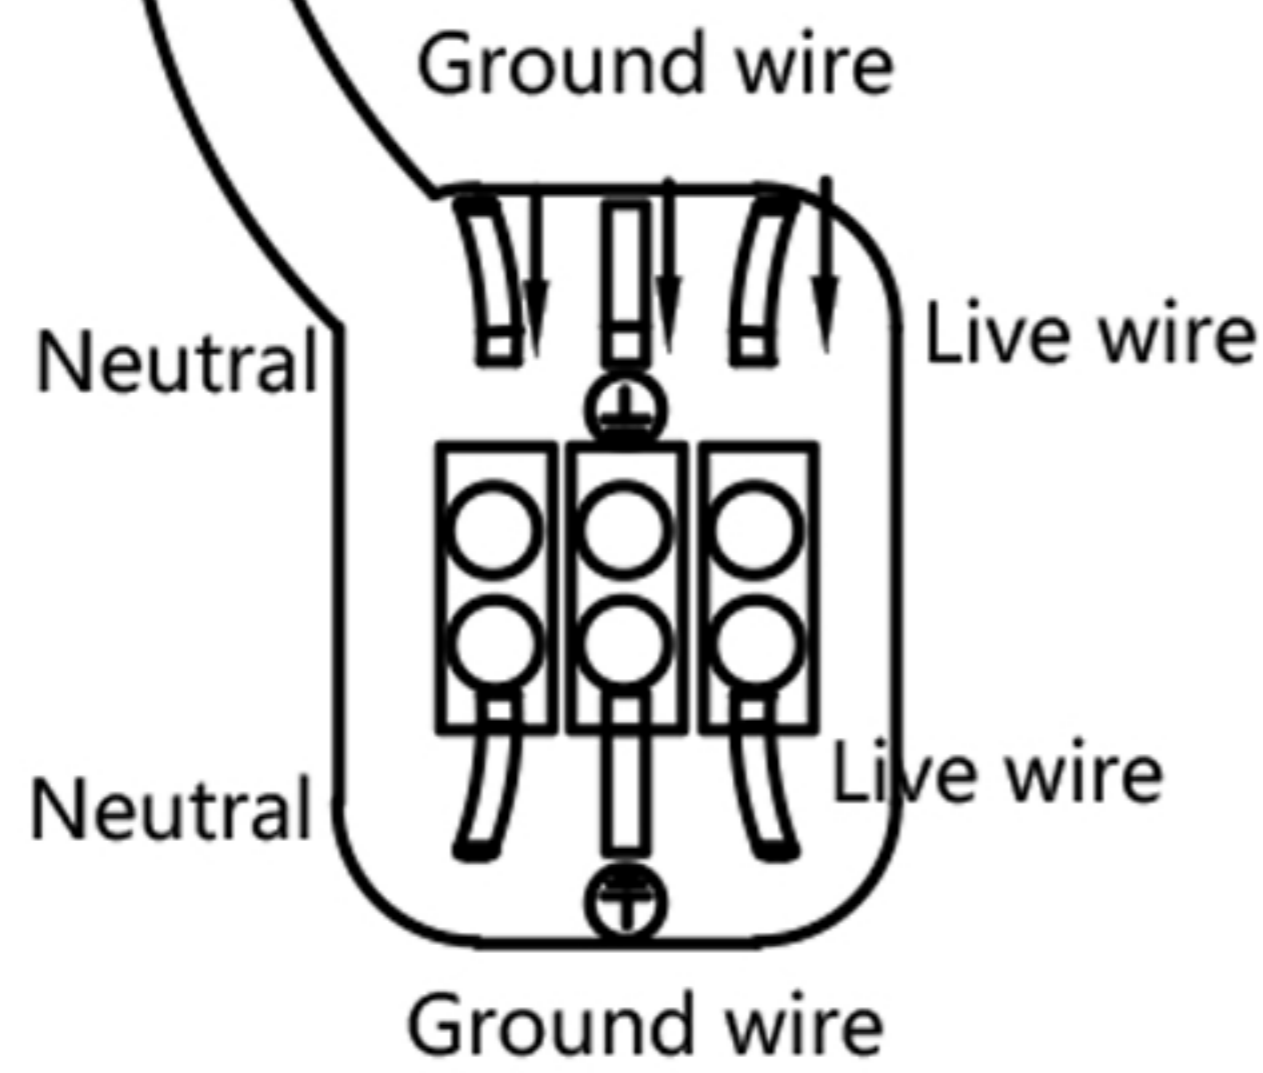

Suitable for the use of 220-240V and 50-60HZ.

Please wear gloves as installment and avoid rot on the surface of plating.

Must be installed on the fixed places and be checked annually.

Please turn off the lighting source by soft cloth as cleaning prohibited to use of rotted detergent.

Please connect with the local sales service center when there are any abnormality.

Live wire-Brown
Neutral-Light grey
Ground wire-Yellow

- 1 Wall anchor
- 2 Mounting
- 3 Self-tapping screw
- 4 Terminal
- 5 Nut
- 6 Black

Product coding: PACO AP2

FITURE SIZE