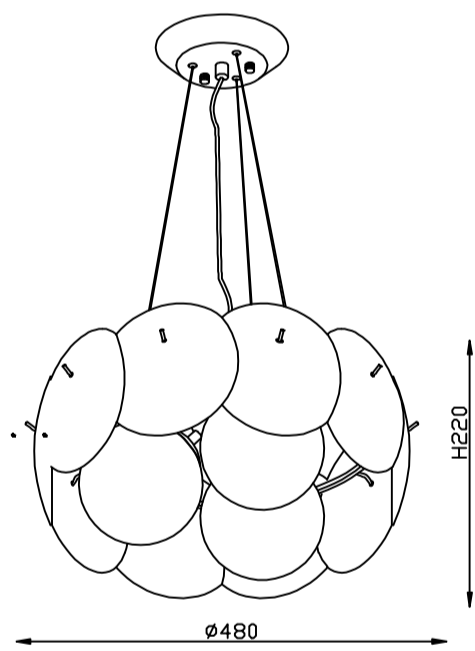

CEILING PAN SIZE:

FIXTURE SIZE:

ENGLISH

Specification of Installation

- In order to ensure safety use, please notice the following items:
- Read and understand the whole Specification.
 - Suitable for the use of 220-240V and 50-60Hz.
 - Please wear gloves as installation and avoid rot on the surface of plating.
 - Must be installed on the fixed places and be checked annually.
 - Please turn off the lighting source by soft cloth as cleaning prohibited to use of rotted detergent.
 - Please connect with the local sales service center when there are any abnormality.

- 1 Wall anchor
- 2 Mounting
- 3 Terminal
- 4 Self-tapping screw
- 5 Self-tapping screw
- 6 E27 bulb
- 7 glass shade
- 8 glass

OMEGA SP3