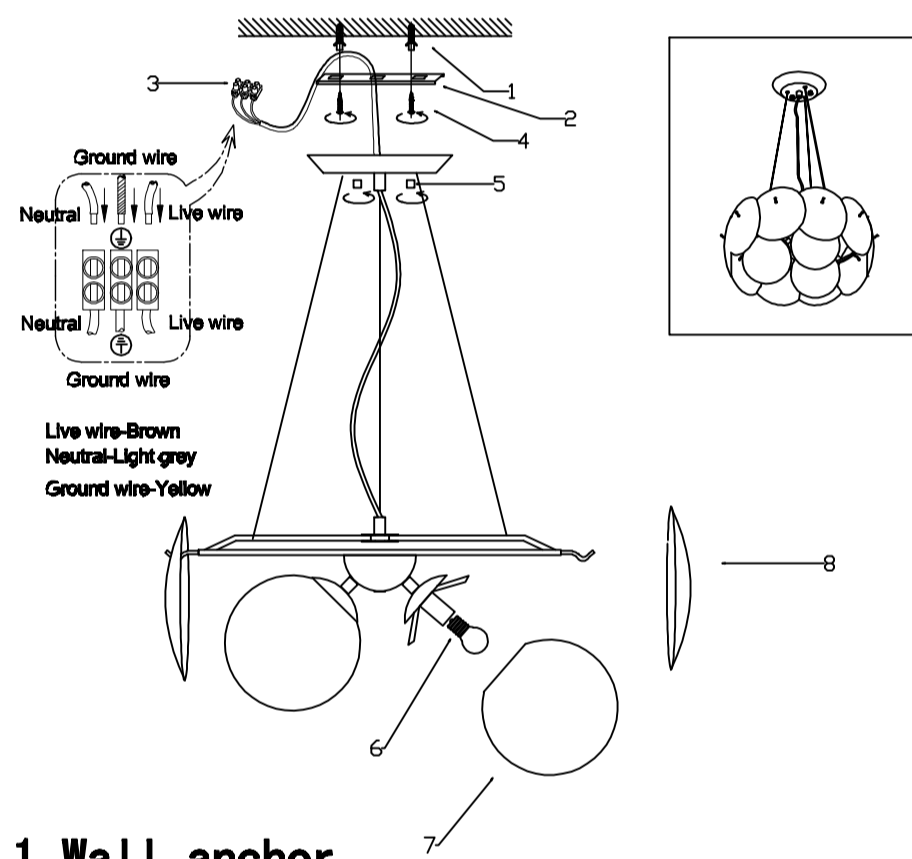

CEILING PAN SIZE:

FIXTURE SIZE:

ENGLISH

Specification of Installation

- In order to ensure safety use, please notice the following items:
- Read and understand the whole Specification.
 - Suitable for the use of 220-240V and 50-60Hz.
 - Please wear gloves as installation and avoid rot on the surface of plating.
 - Must be installed on the fixed places and be checked annually.
 - Please turn off the lighting source by soft cloth as cleaning prohibited to use of rotted detergent.
 - Please connect with the local sales service center when there are any abnormality.

- 1 Wall anchor
- 2 Mounting
- 3 Terminal
- 4 Self-tapping screw
- 5 Self-tapping screw
- 6 E27 bulb
- 7 glass shade
- 8 glass

OMEGA SP3