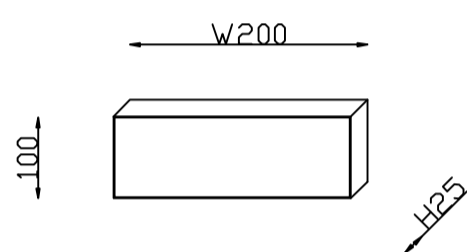

CEILING PAN SIZE:

FIXTURE SIZE:

ENGLISH

Specification of Installation

- In order to ensure safety use, please notice the following items:
- Read and understand the whole Specification.
 - Suitable for the use of 220-240V and 50-60Hz.
 - Please wear gloves as installment and avoid rot on the surface of plating.
 - Must be installed on the fixed places and be checked annually.
 - Please turn off the lighting source by soft cloth as cleaning prohibited to use of rotted detergent.
 - Please connect with the local sales service center when there are any abnormality.

- 1 Wall anchor
- 2 Mounting
- 3 Terminal
- 4 Canopy
- 5 E27 bulb
- 6 glass