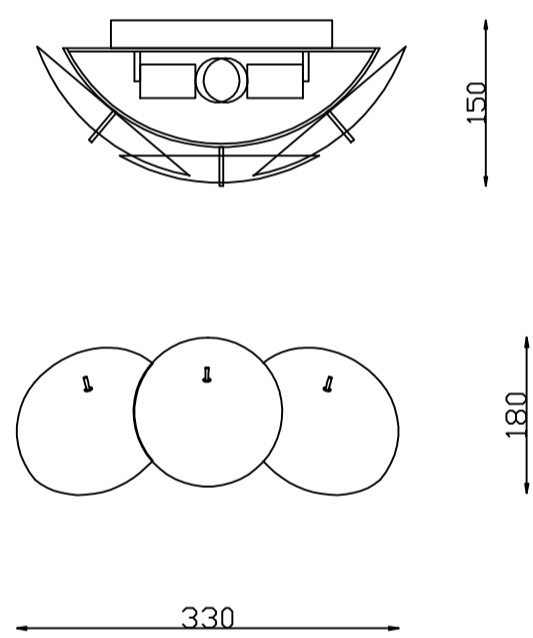

CEILING PAN SIZE:

FIXTURE SIZE:

ENGLISH

Specification of Installation

- In order to ensure safety use, please notice the following items:
- Read and understand the whole Specification.
 - Suitable for the use of 220-240V and 50-60Hz.
 - Please wear gloves as installment and avoid rot on the surface of plating.
 - Must be installed on the fixed places and be checked annually.
 - Please turn off the lighting source by soft cloth as cleaning prohibited to use of rotted detergent.
 - Please connect with the local sales service center when there are any abnormality.

- 1 Wall anchor
- 2 Mounting
- 3 Terminal
- 4 Canopy
- 5 E27 bulb
- 6 glass