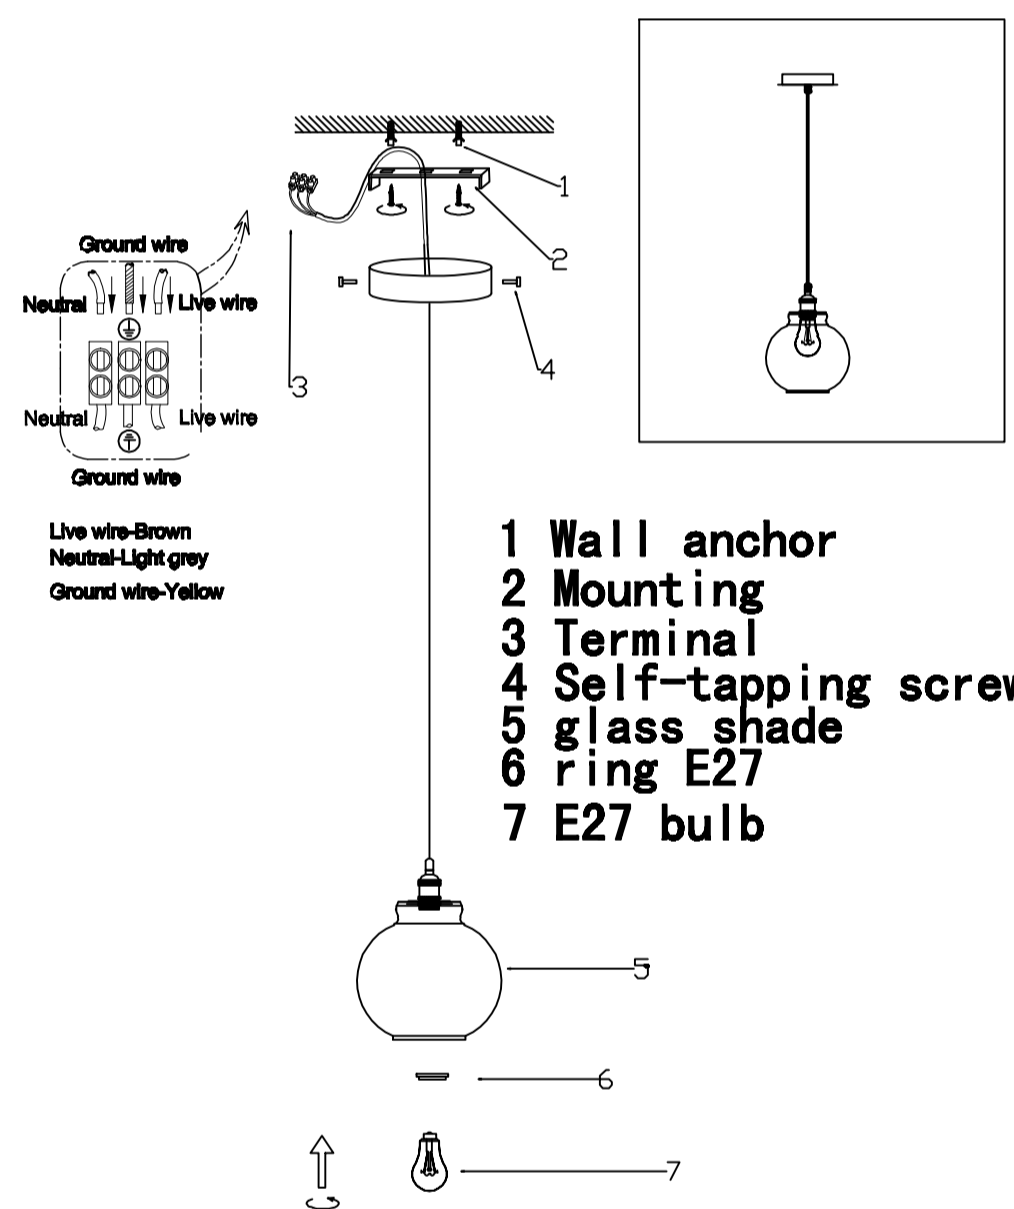

### CEILING PAN SIZE:

### FIXTURE SIZE:

- 1 Wall anchor
- 2 Mounting
- 3 Terminal
- 4 Self-tapping screw
- 5 glass shade
- 6 ring E27
- 7 E27 bulb

OLLA SP1 AMBER