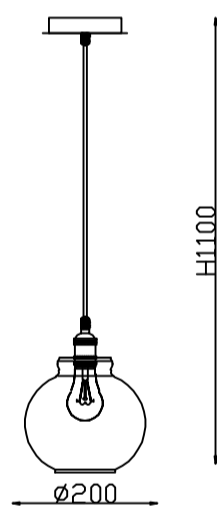

### CEILING PAN SIZE:

### FIXTURE SIZE:

- 1 Wall anchor
- 2 Mounting
- 3 Terminal
- 4 Self-tapping screw
- 5 glass shade
- 6 ring E27
- 7 E27 bulb

OLLA SP1 AMBER