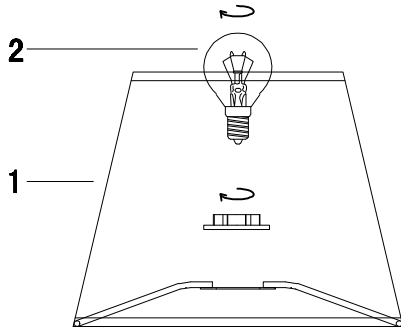

ENGLISH

Specification of installation

In order to ensure safety use, please notice the following items:

- Read and understand the whole Specification.
- Suitable for the use of 220~240V and 50~60Hz.
- Please wear gloves as installment and avoid rot on the surface of plating.
- Must be installed on the fixed places and be checked annually.
- Please turn off the lighting source by soft cloth as cleaning prohibited to use of rotted detergent.
- Please connect with the local sales service center when there are any abnormality.

1 Shade

2 E14 bulb

14#*3pcs  — 3 Crystal

110#*3pcs  — 4 Crystal

Product coding: OFELIA LG1 WHITE

BASE SIZE:

FIXTURE SIZE: