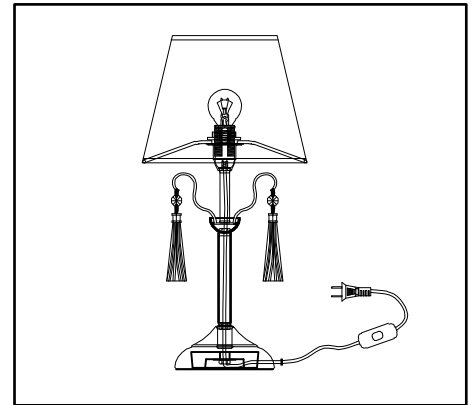

ENGLISH

Specification of installation

In order to ensure safety use, please notice the following items:

- Read and understand the whole Specification.
- Suitable for the use of 220~240V and 50~60Hz.
- Please wear gloves as installment and avoid rot on the surface of plating.
- Must be installed on the fixed places and be checked annually.
- Please turn off the lighting source by soft cloth as cleaning prohibited to use of rotted detergent.
- Please connect with the local sales service center when there are any abnormality.

1 Shade

2 E14 bulb

14#*3pcs  — 3 Crystal

110#*3pcs  — 4 Crystal

Product coding: OFELIA LG1 WHITE

BASE SIZE:

FIXTURE SIZE: