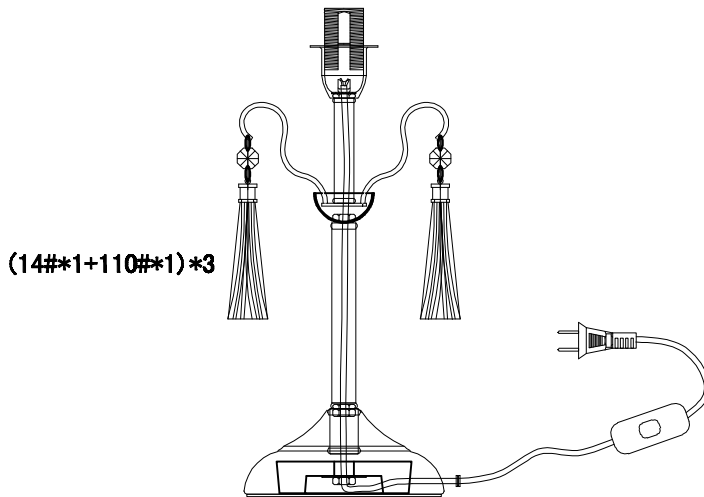

ENGLISH

Specification of installation

In order to ensure safety use, please notice the following items:

- Read and understand the whole Specification.
- Suitable for the use of 220~240V and 50~60Hz.
- Please wear gloves as installment and avoid rot on the surface of plating.
- Must be installed on the fixed places and be checked annually.
- Please turn off the lighting source by soft cloth as cleaning prohibited to use of rotted detergent.
- Please connect with the local sales service center when there are any abnormality.

1 Shade

2 E14 bulb

14#*3pcs  — 3 Crystal

110#*3pcs  — 4 Crystal

Product coding: OFELIA LG1 WHITE

BASE SIZE:

FIXTURE SIZE: