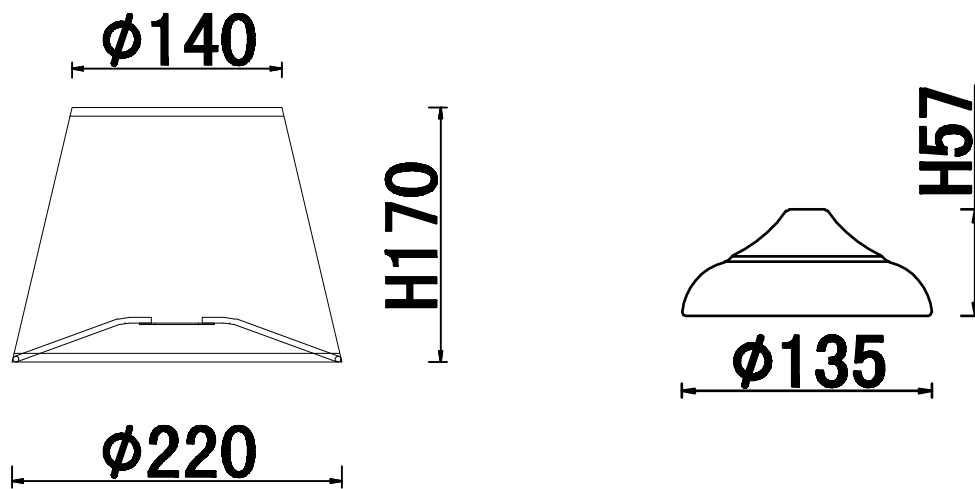

1 Shade

2 E14 bulb

14#*3pcs  — 3 Crystal

110#*3pcs  — 4 Crystal

Product coding: OFELIA LG1 WHITE

BASE SIZE:

FIXTURE SIZE: