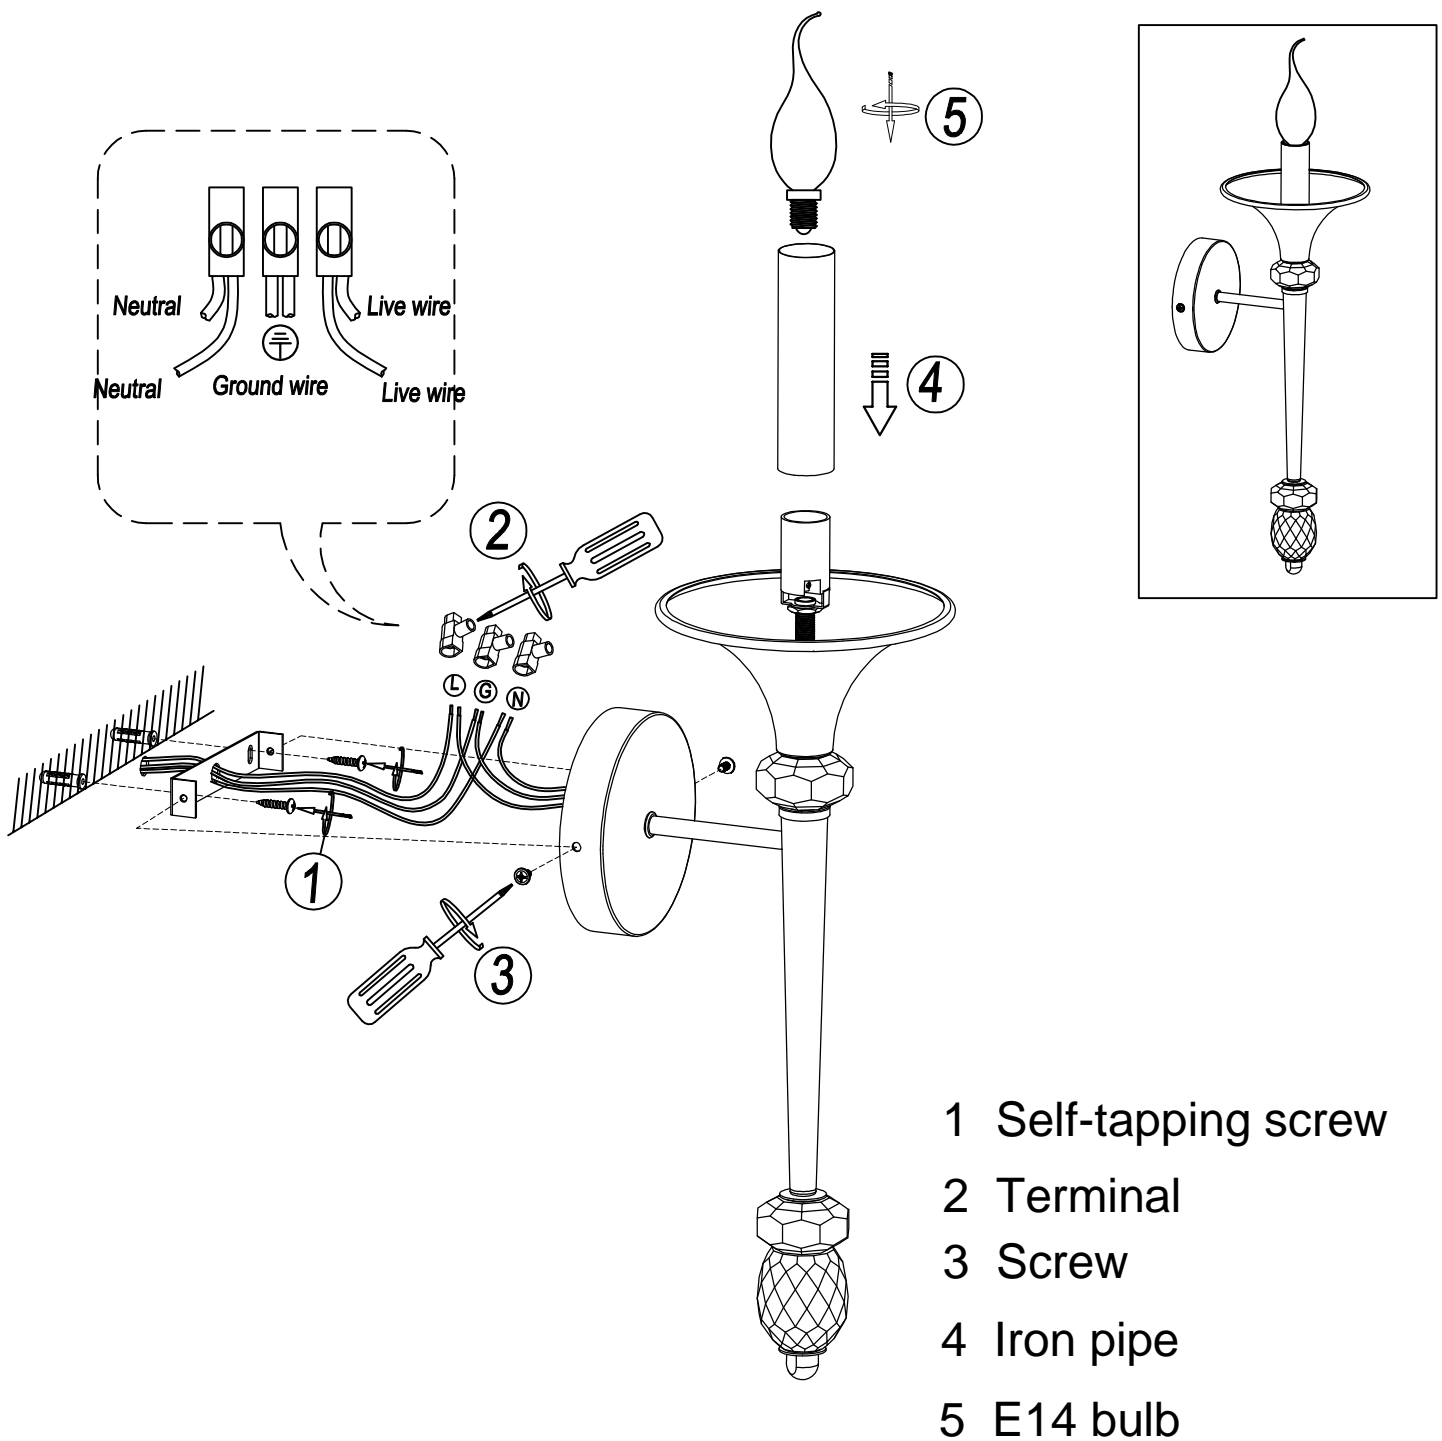

ENGLISH

Specification of installation

In order to ensure safety use, please notice the following items:

- . Read and understand the whole Specification.
- . Suitable for the use of 220-240V and 50-60Hz.
- . Please wear gloves as installment and avoid rot on the surface of plating.
- . Must be installed on the fixed places and be checked annually.
- . Please turn off the lighting source by soft cloth as cleaning prohibited to use of rotted detergent.
- . Please connect with the local sales service center when there are any abnormality.

Product coding: MIRACLE AP1 BRONZE

BASE SIZE:

FIXTURE SIZE: