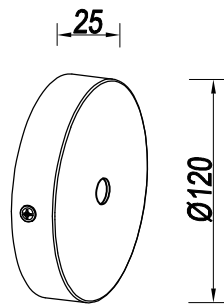

ENGLISH

Specification of installation

In order to ensure safety use, please notice the following items:

- . Read and understand the whole Specification.
- . Suitable for the use of 220-240V and 50-60Hz.
- . Please wear gloves as installment and avoid rot on the surface of plating.
- . Must be installed on the fixed places and be checked annually.
- . Please turn off the lighting source by soft cloth as cleaning prohibited to use of rotted detergent.
- . Please connect with the local sales service center when there are any abnormality.

Product coding: MIRACLE AP1 BRONZE

BASE SIZE:

FIXTURE SIZE: