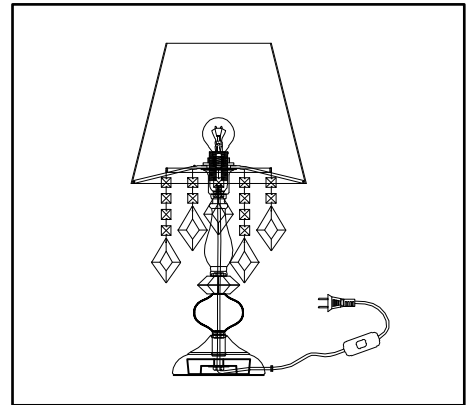

ENGLISH

Specification of installation

In order to ensure safety use, please notice the following items:

- Read and understand the whole Specification.
- Suitable for the use of 220~ 240V and 50~ 60Hz.
- Please wear gloves as installment and avoid rot on the surface of plating.
- Must be installed on the fixed places and be checked annually.
- Please turn off the lighting source by soft cloth as cleaning prohibited to use of rotted detergent.
- Please connect with the local sales service center when there are any abnormality.

1 Shade
2 E14 bulb

14#*14pcs  — 3 Crystal

63#*6pcs  — 4 Crystal

Product coding: MERCEDES LG1 CHROME/SMOKE

BASE SIZE:

FIXTURE SIZE: