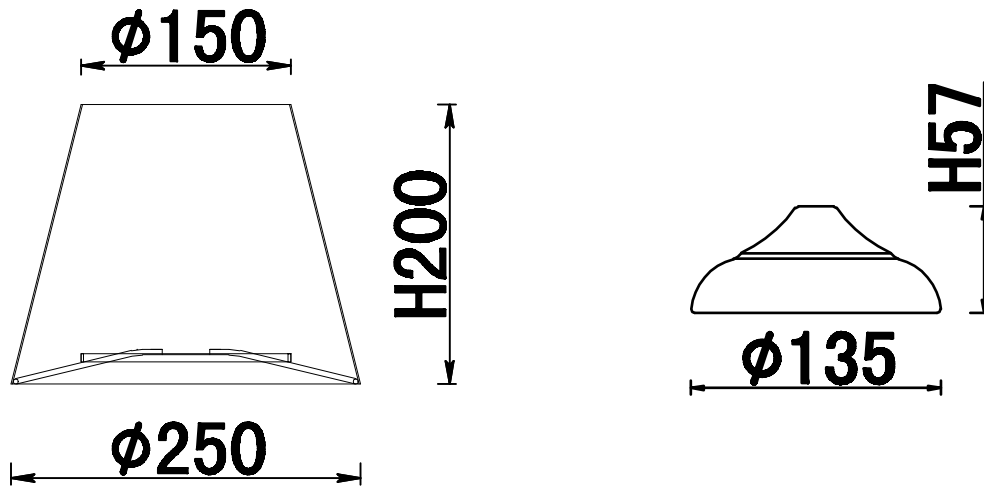

1 Shade
2 E14 bulb

14#*14pcs  — 3 Crystal

63#*6pcs  — 4 Crystal

Product coding: MERCEDES LG1 CHROME/SMOKE

BASE SIZE:

FIXTURE SIZE: