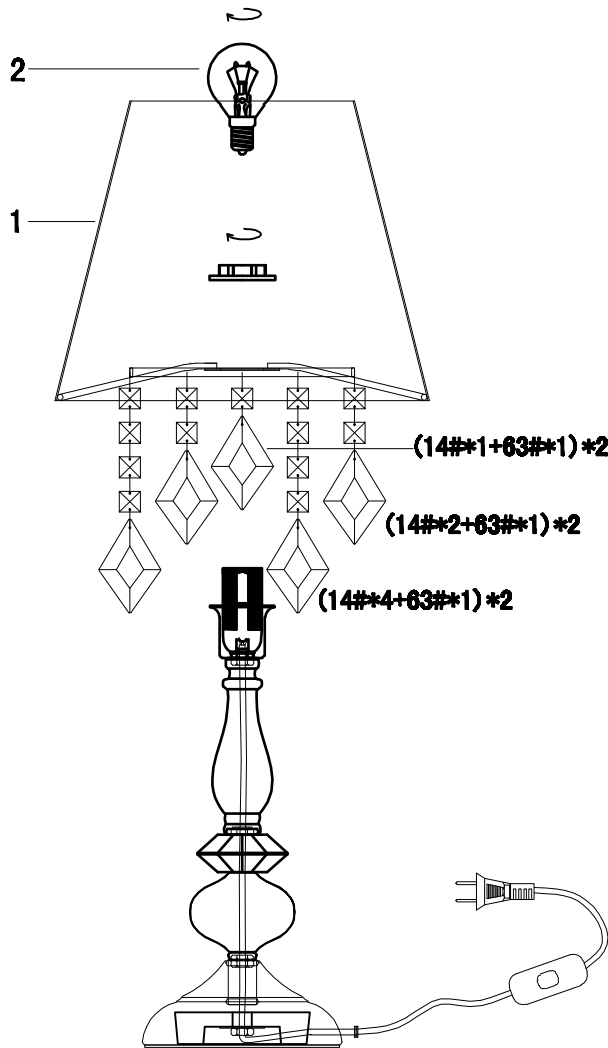

ENGLISH

Specification of installation

In order to ensure safety use, please notice the following items:

- Read and understand the whole Specification.
- Suitable for the use of 220~ 240V and 50~ 60Hz.
- Please wear gloves as installment and avoid rot on the surface of plating.
- Must be installed on the fixed places and be checked annually.
- Please turn off the lighting source by soft cloth as cleaning prohibited to use of rotted detergent.
- Please connect with the local sales service center when there are any abnormality.

1 Shade
2 E14 bulb

14#*14pcs  — 3 Crystal

63#*6pcs  — 4 Crystal

Product coding: MERCEDES LG1 CHROME/SMOKE

BASE SIZE:

FIXTURE SIZE: