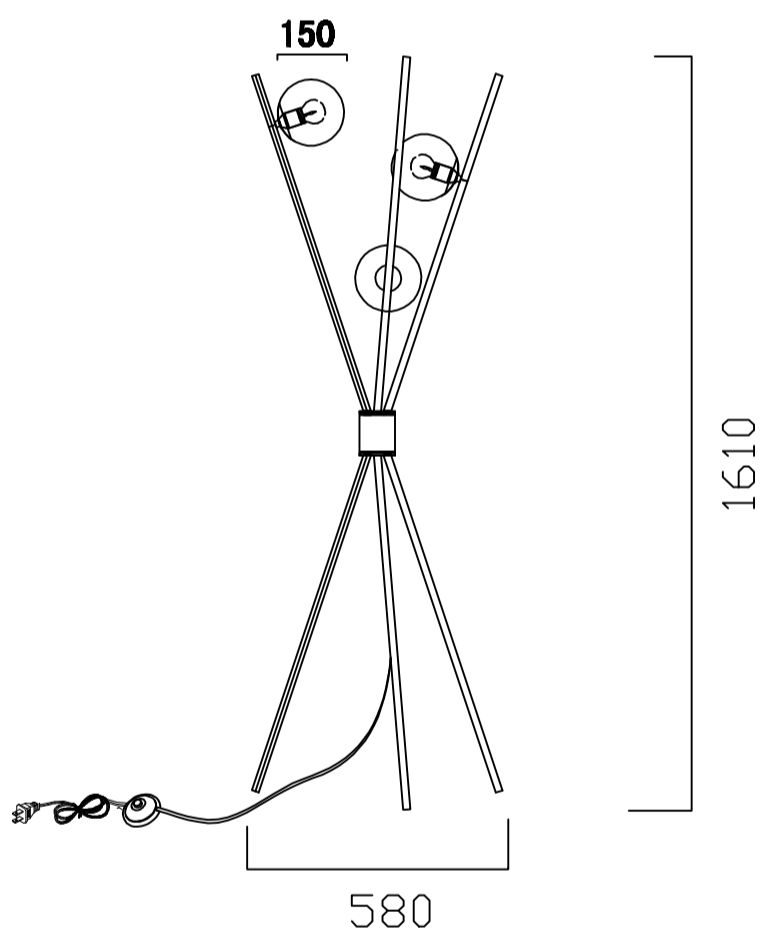

CEILING PAN SIZE:

FIXTURE SIZE:

ENGLISH

Specification of Installation

- In order to ensure safety use, please notice the following items:
- Read and understand the whole Specification.
 - Suitable for the use of 220~240V and 50~60Hz.
 - Please wear gloves as installation and avoid rot on the surface of plating.
 - Must be installed on the fixed places and be checked annually.
 - Please turn off the lighting source by soft cloth as cleaning prohibited to use of rotted detergent.
 - Please connect with the local sales service center when there are any abnormality.

MEDEA PT3