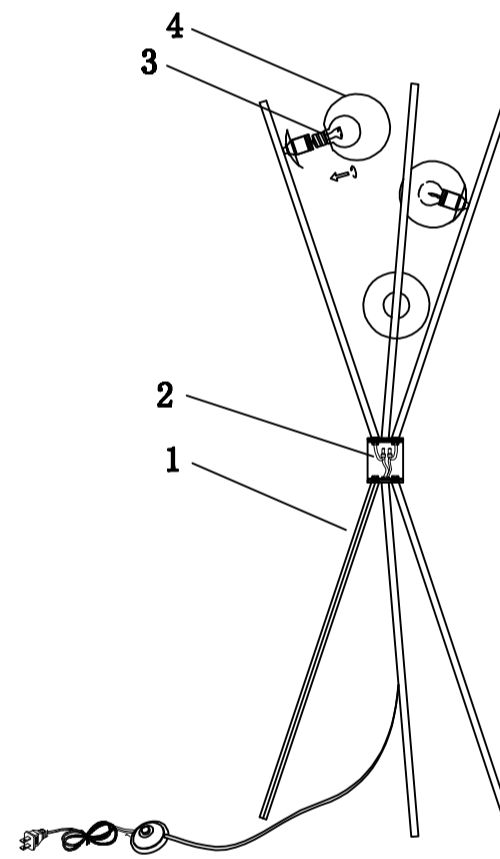

CEILING PAN SIZE:

FIXTURE SIZE:

ENGLISH

Specification of Installation

- In order to ensure safety use, please notice the following items:
- Read and understand the whole Specification.
 - Suitable for the use of 220~240V and 50~60Hz.
 - Please wear gloves as installation and avoid rot on the surface of plating.
 - Must be installed on the fixed places and be checked annually.
 - Please turn off the lighting source by soft cloth as cleaning prohibited to use of rotted detergent.
 - Please connect with the local sales service center when there are any abnormality.