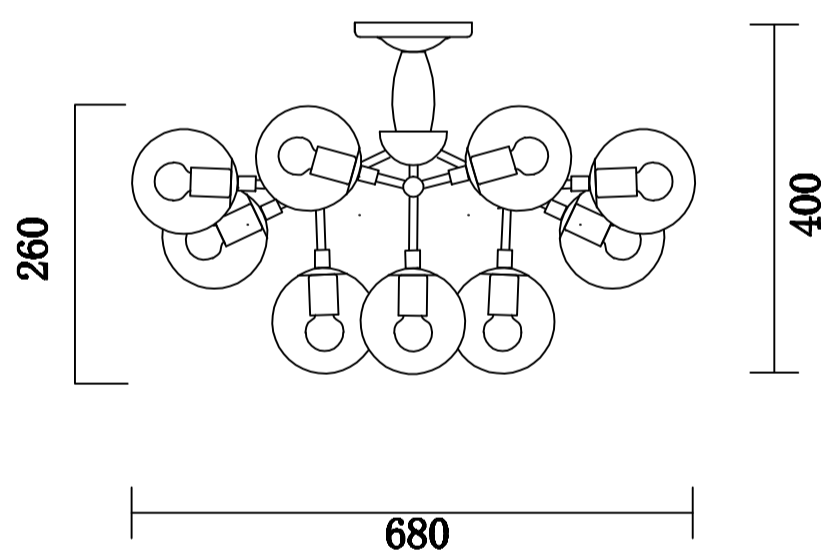

### CEILING PAN SIZE:

### FIXTURE SIZE:

MEDEA PL9 WHITE