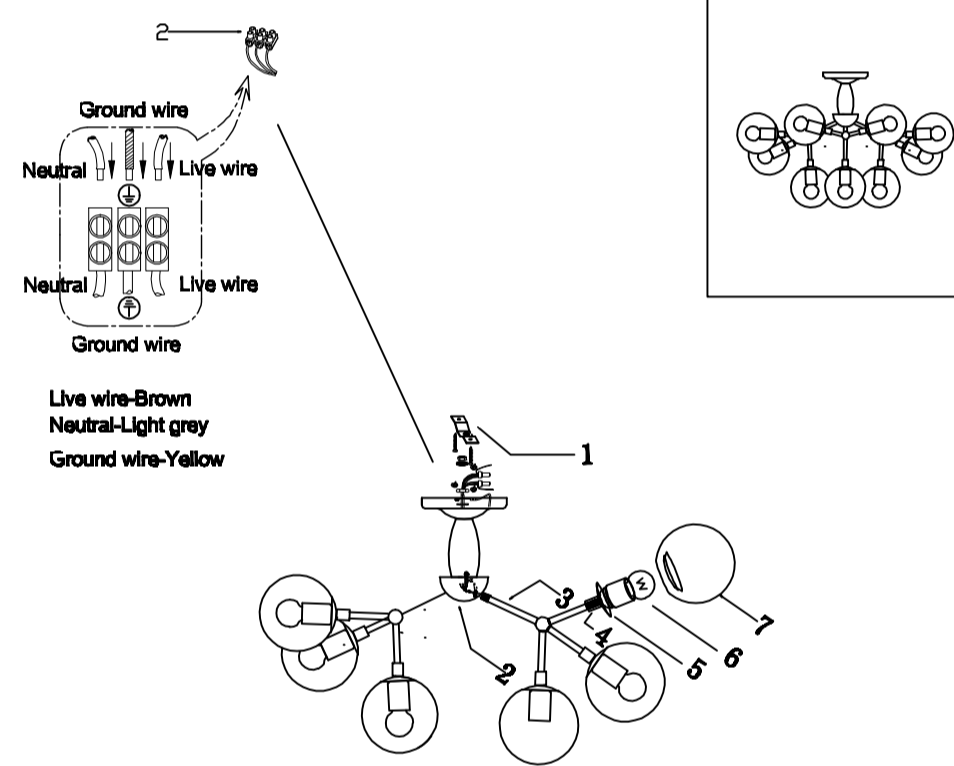

### CEILING PAN SIZE:

### FIXTURE SIZE:

MEDEA PL9 WHITE