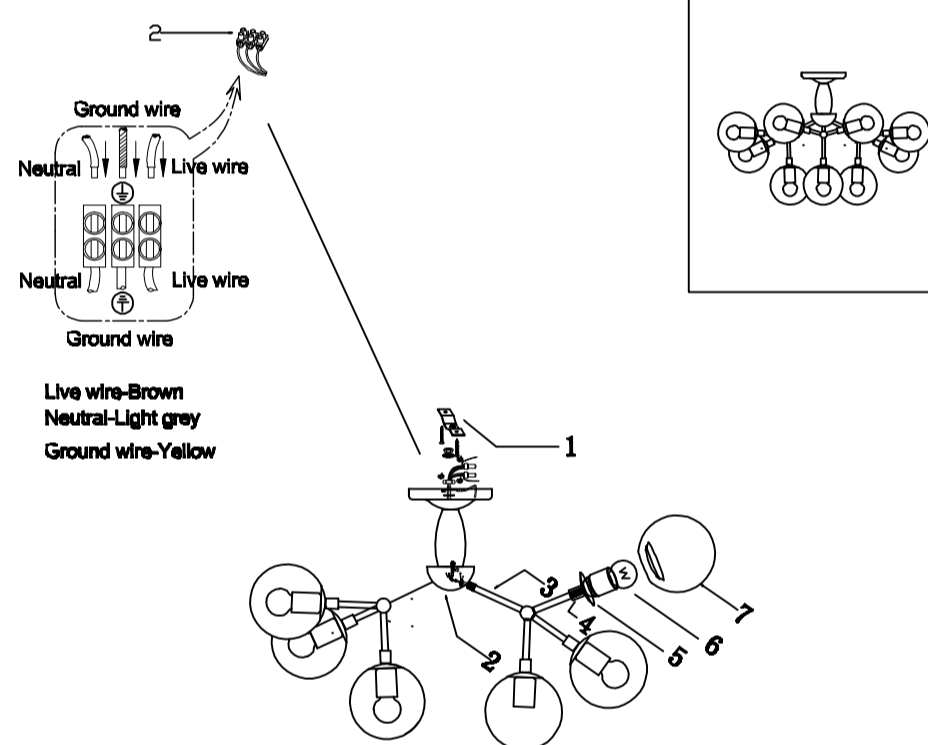

CEILING PAN SIZE:

FIXTURE SIZE:

ENGLISH

Specification of installation

In order to ensure safety use, please notice the following items:

- Read and understand the whole Specification.
- Suitable for the use of 220-240V and 50-60Hz.
- Please wear gloves as installation and avoid rot on the surface of plating.
- Must be installed on the fixed places and be checked annually.
- Please turn off the lighting source by soft cloth as cleaning prohibited to use of rotted detergent.
- Please connect with the local sales service center when there are any abnormality.

MEDEA PL9