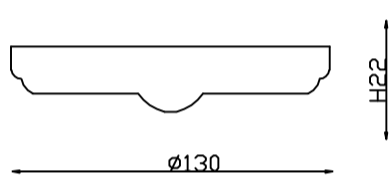

CEILING PAN SIZE:

FIXTURE SIZE:

ENGLISH

Specification of installation

In order to ensure safety use, please notice the following items:

- Read and understand the whole Specification.
- Suitable for the use of 220-240V and 50-60Hz.
- Please wear gloves as installation and avoid rot on the surface of plating.
- Must be installed on the fixed places and be checked annually.
- Please turn off the lighting source by soft cloth as cleaning prohibited to use of rotted detergent.
- Please connect with the local sales service center when there are any abnormality.