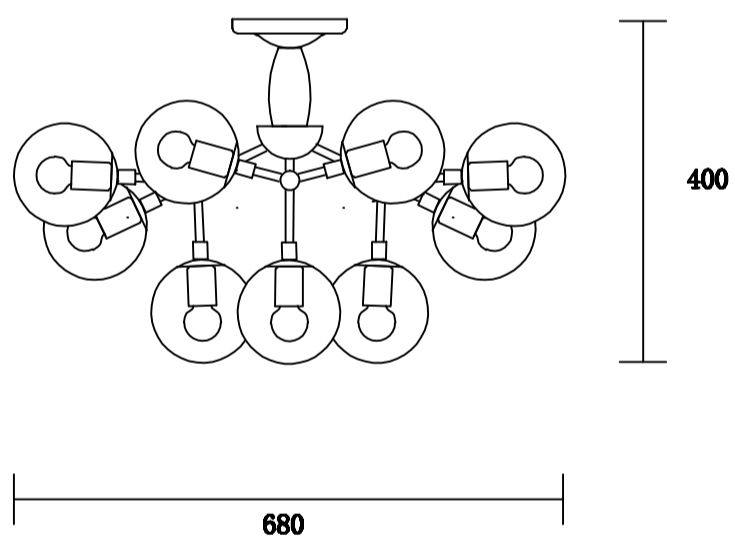

CEILING PAN SIZE:

FIXTURE SIZE:

ENGLISH

Specification of installation

In order to ensure safety use, please notice the following items:

- Read and understand the whole Specification.
- Suitable for the use of 220-240V and 50-60Hz.
- Please wear gloves as installation and avoid rot on the surface of plating.
- Must be installed on the fixed places and be checked annually.
- Please turn off the lighting source by soft cloth as cleaning prohibited to use of rotted detergent.
- Please connect with the local sales service center when there are any abnormality.

MEDEA PL9