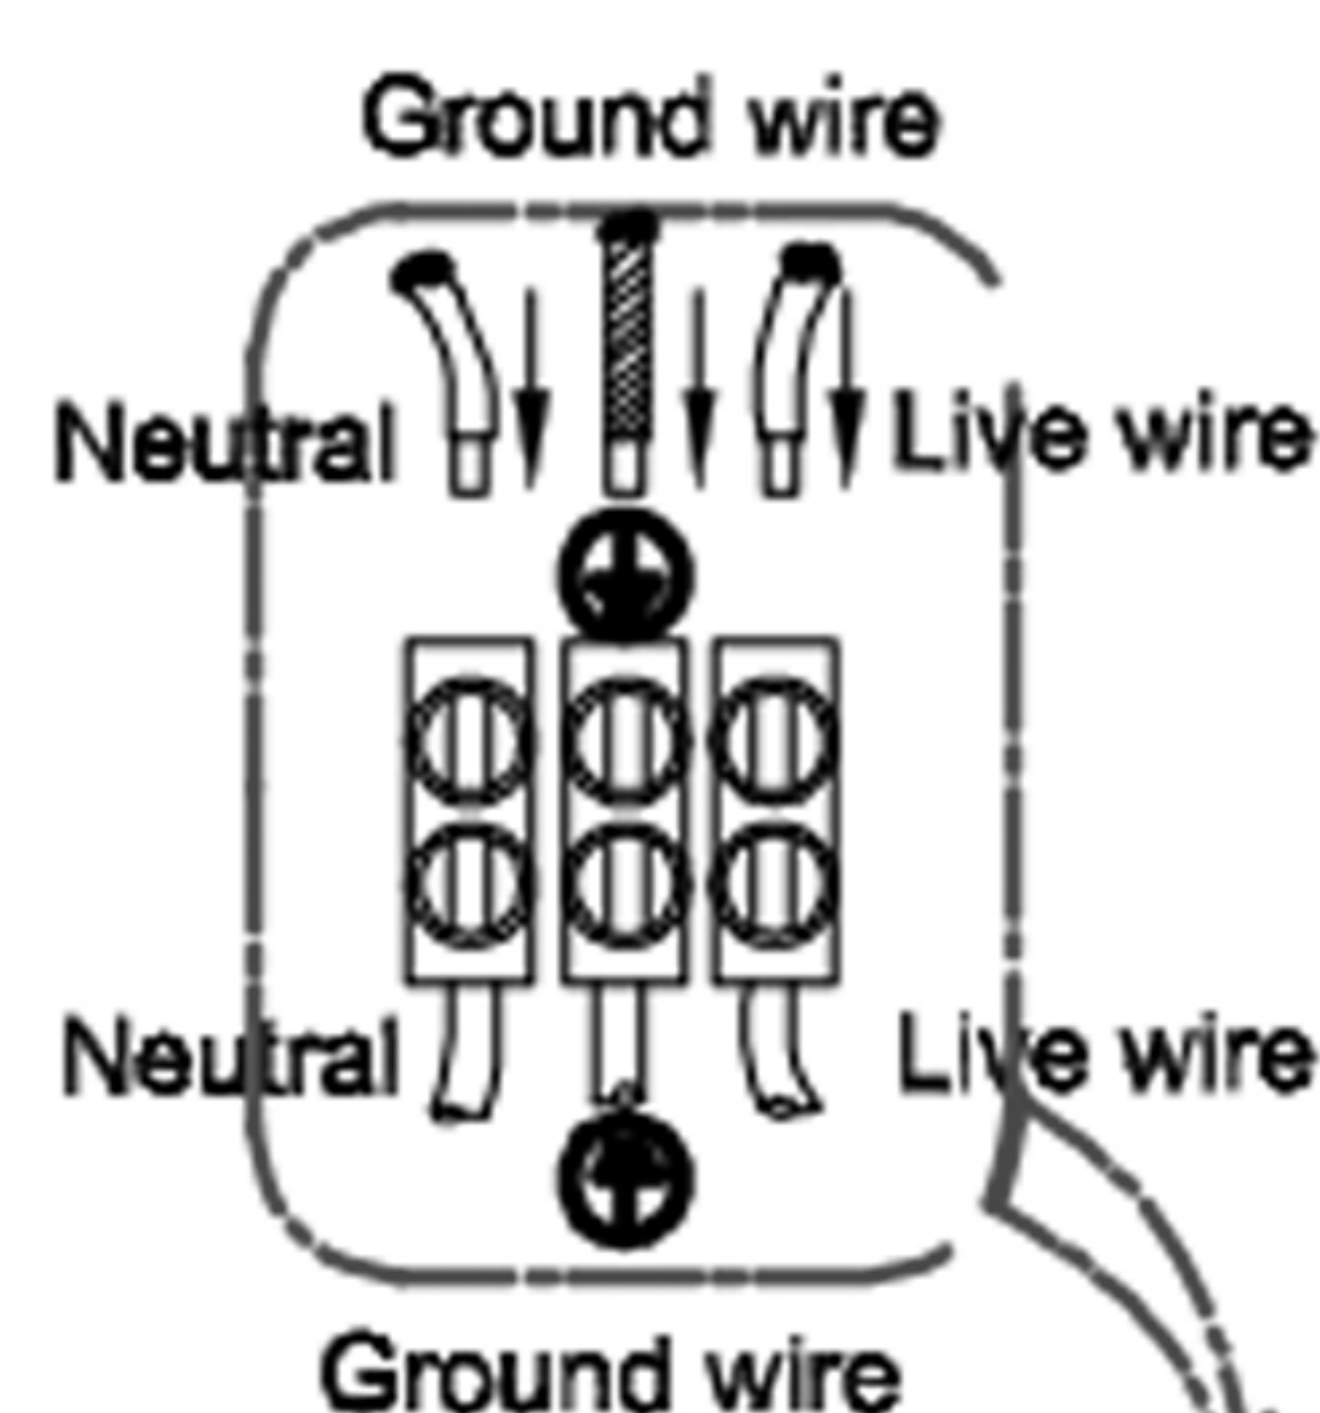

ENGLISH

Specification of installation

In order to ensure safety use, please notice the following items:

- Read and understand the whole Specification.
- Suitable for the use of 220~240V and 50~60Hz.
- Please wear gloves as installment and avoid rot on the surface of plating.
- Must be installed on the fixed places and be checked annually.
- Please turn off the lighting source by soft cloth as cleaning prohibited to use of rotted detergent.
- Please connect with the local sales service center when there are any abnormality.

Live wire-Brown
Neutral-Light grey
Ground wire-Yellow

MARIO PL1 D250
NICKL/TRANSPARENTE

CEILING PAN SIZE:

FIXTURE SIZE: