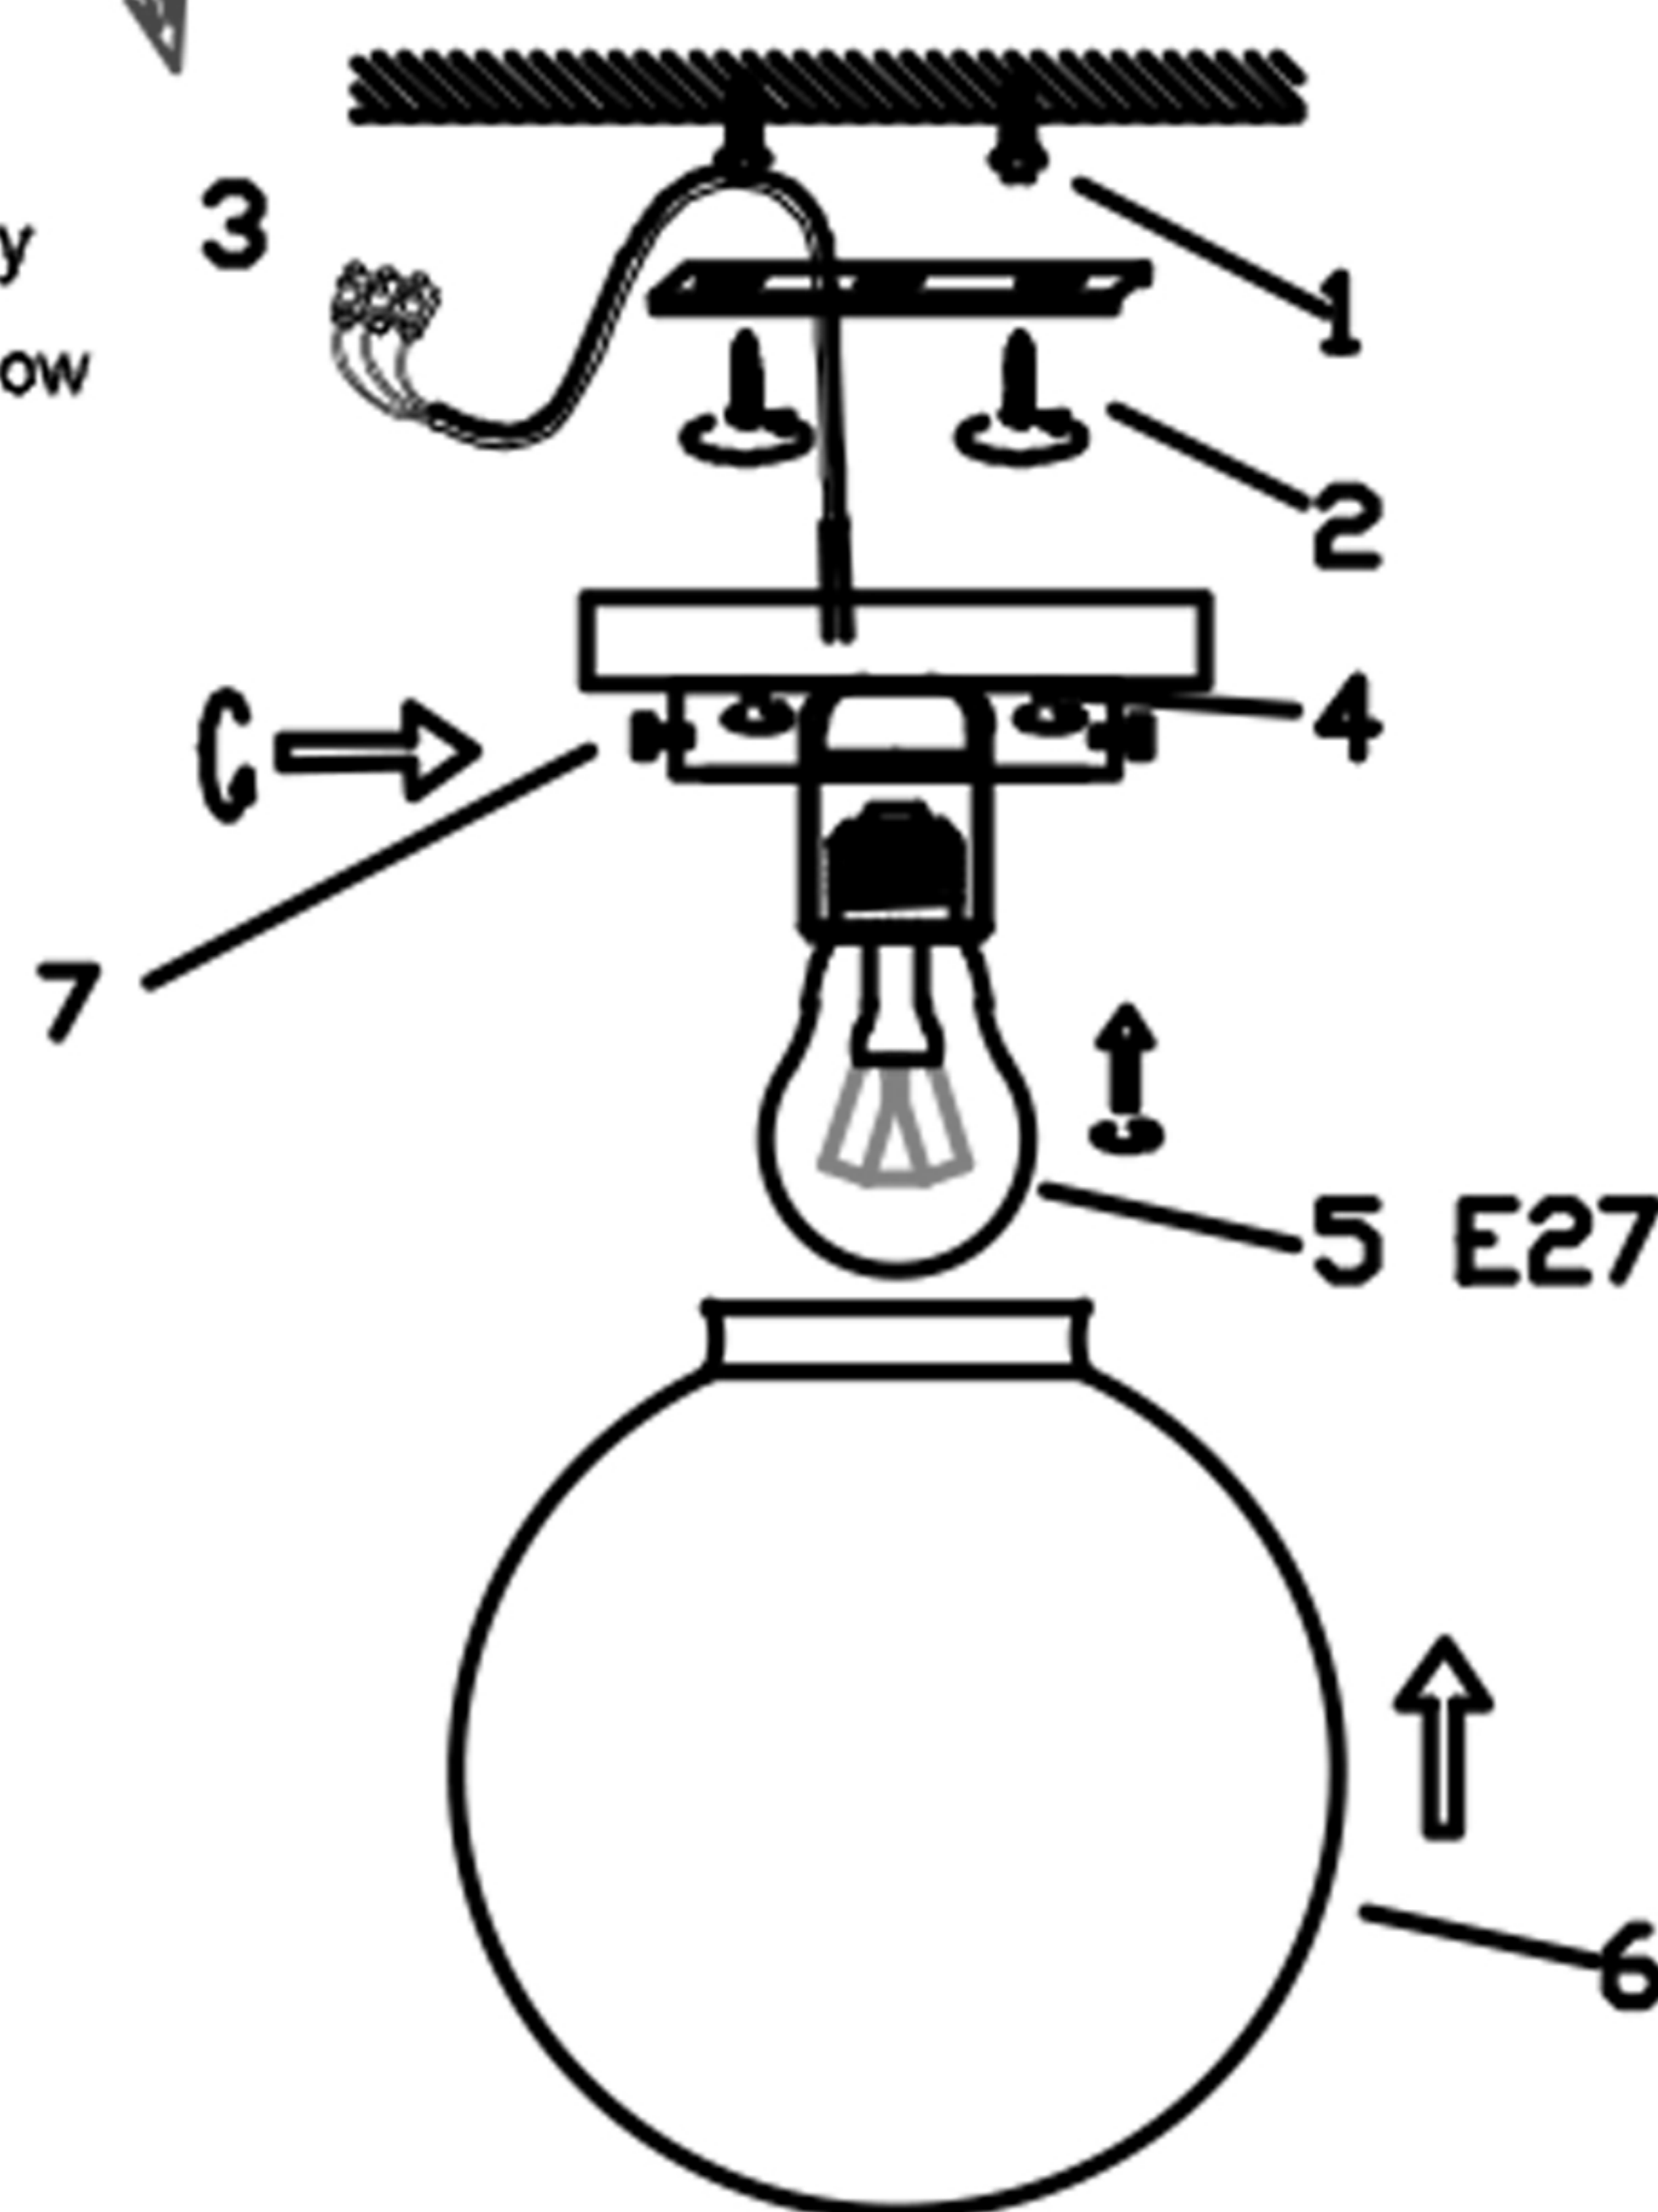

ENGLISH

Specification of installation

In order to ensure safety use, please notice the following items:

- Read and understand the whole Specification.
- Suitable for the use of 220~240V and 50~60Hz.
- Please wear gloves as installment and avoid rot on the surface of plating.
- Must be installed on the fixed places and be checked annually.
- Please turn off the lighting source by soft cloth as cleaning prohibited to use of rotted detergent.
- Please connect with the local sales service center when there are any abnormality.

Live wire-Brown
Neutral-Light grey
Ground wire-Yellow

MARIO PL1 D250
NICKL/TRANSPARENTE

CEILING PAN SIZE:

FIXTURE SIZE: