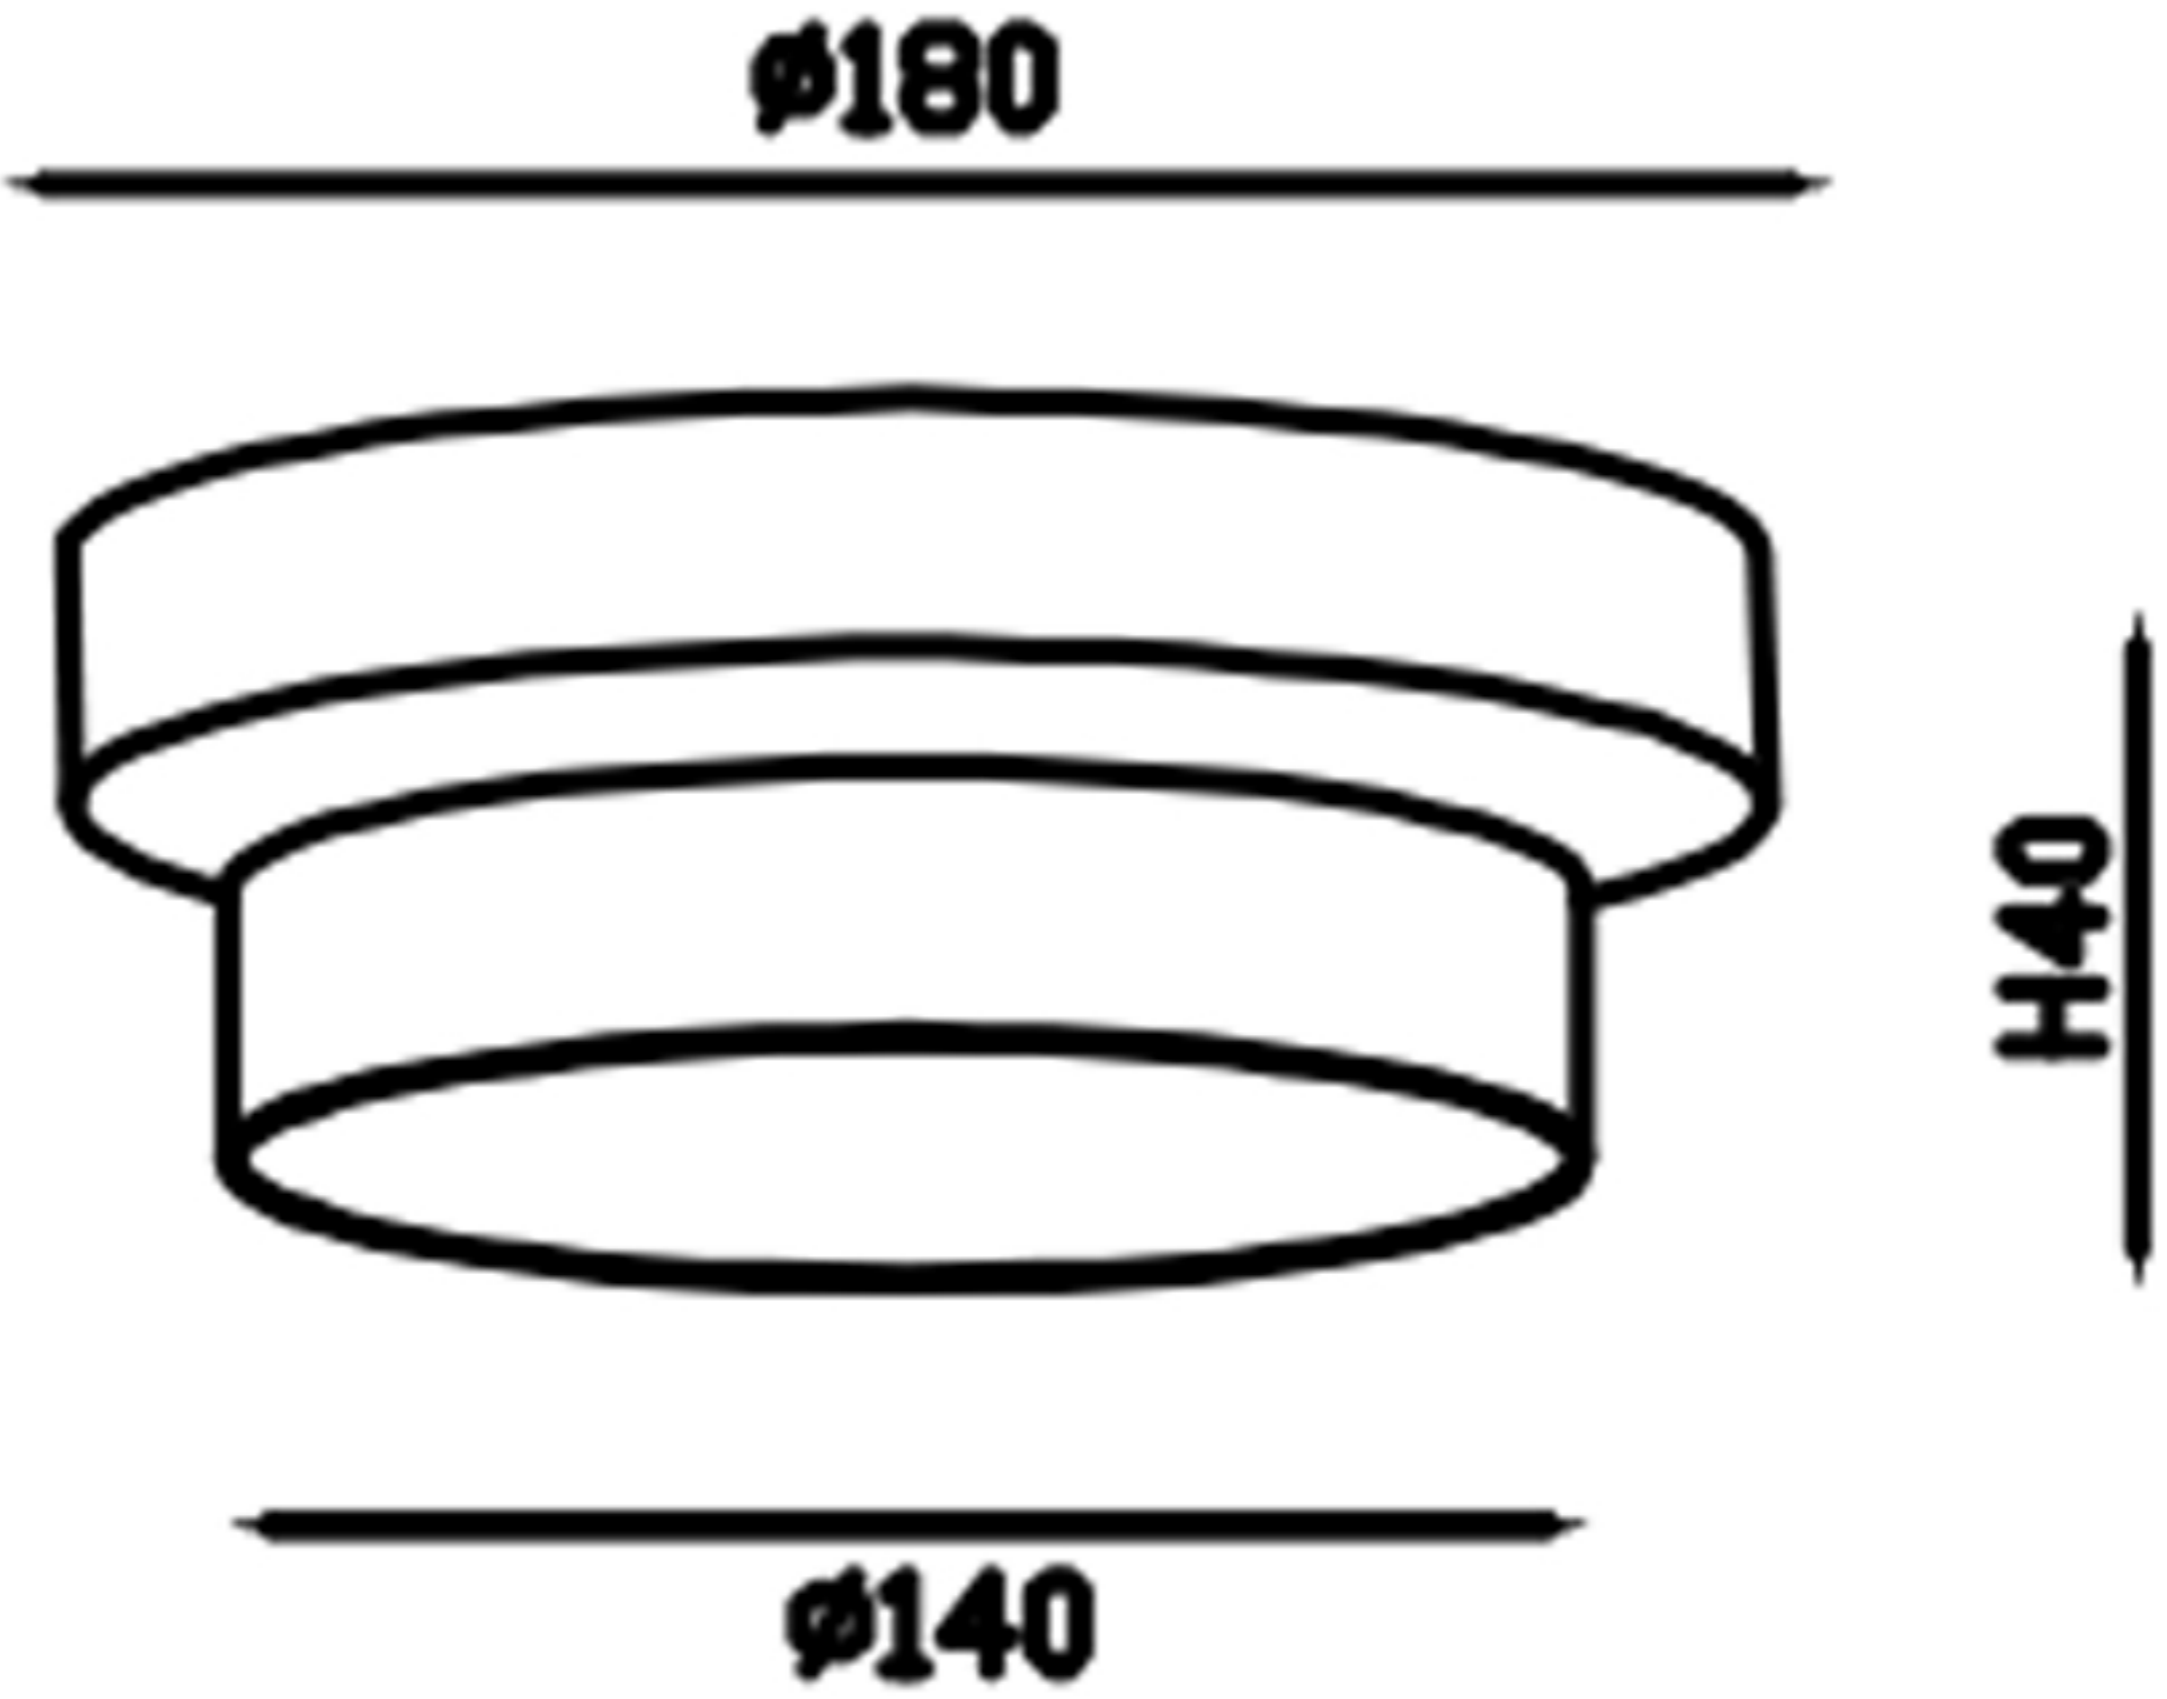

ENGLISH

Specification of installation

In order to ensure safety use, please notice the following items:

- Read and understand the whole Specification.
- Suitable for the use of 220~240V and 50~60Hz.
- Please wear gloves as installment and avoid rot on the surface of plating.
- Must be installed on the fixed places and be checked annually.
- Please turn off the lighting source by soft cloth as cleaning prohibited to use of rotted detergent.
- Please connect with the local sales service center when there are any abnormality.

Live wire-Brown
Neutral-Light grey
Ground wire-Yellow

MARIO PL1 D250
NICKL/TRANSPARENTE

CEILING PAN SIZE:

FIXTURE SIZE: