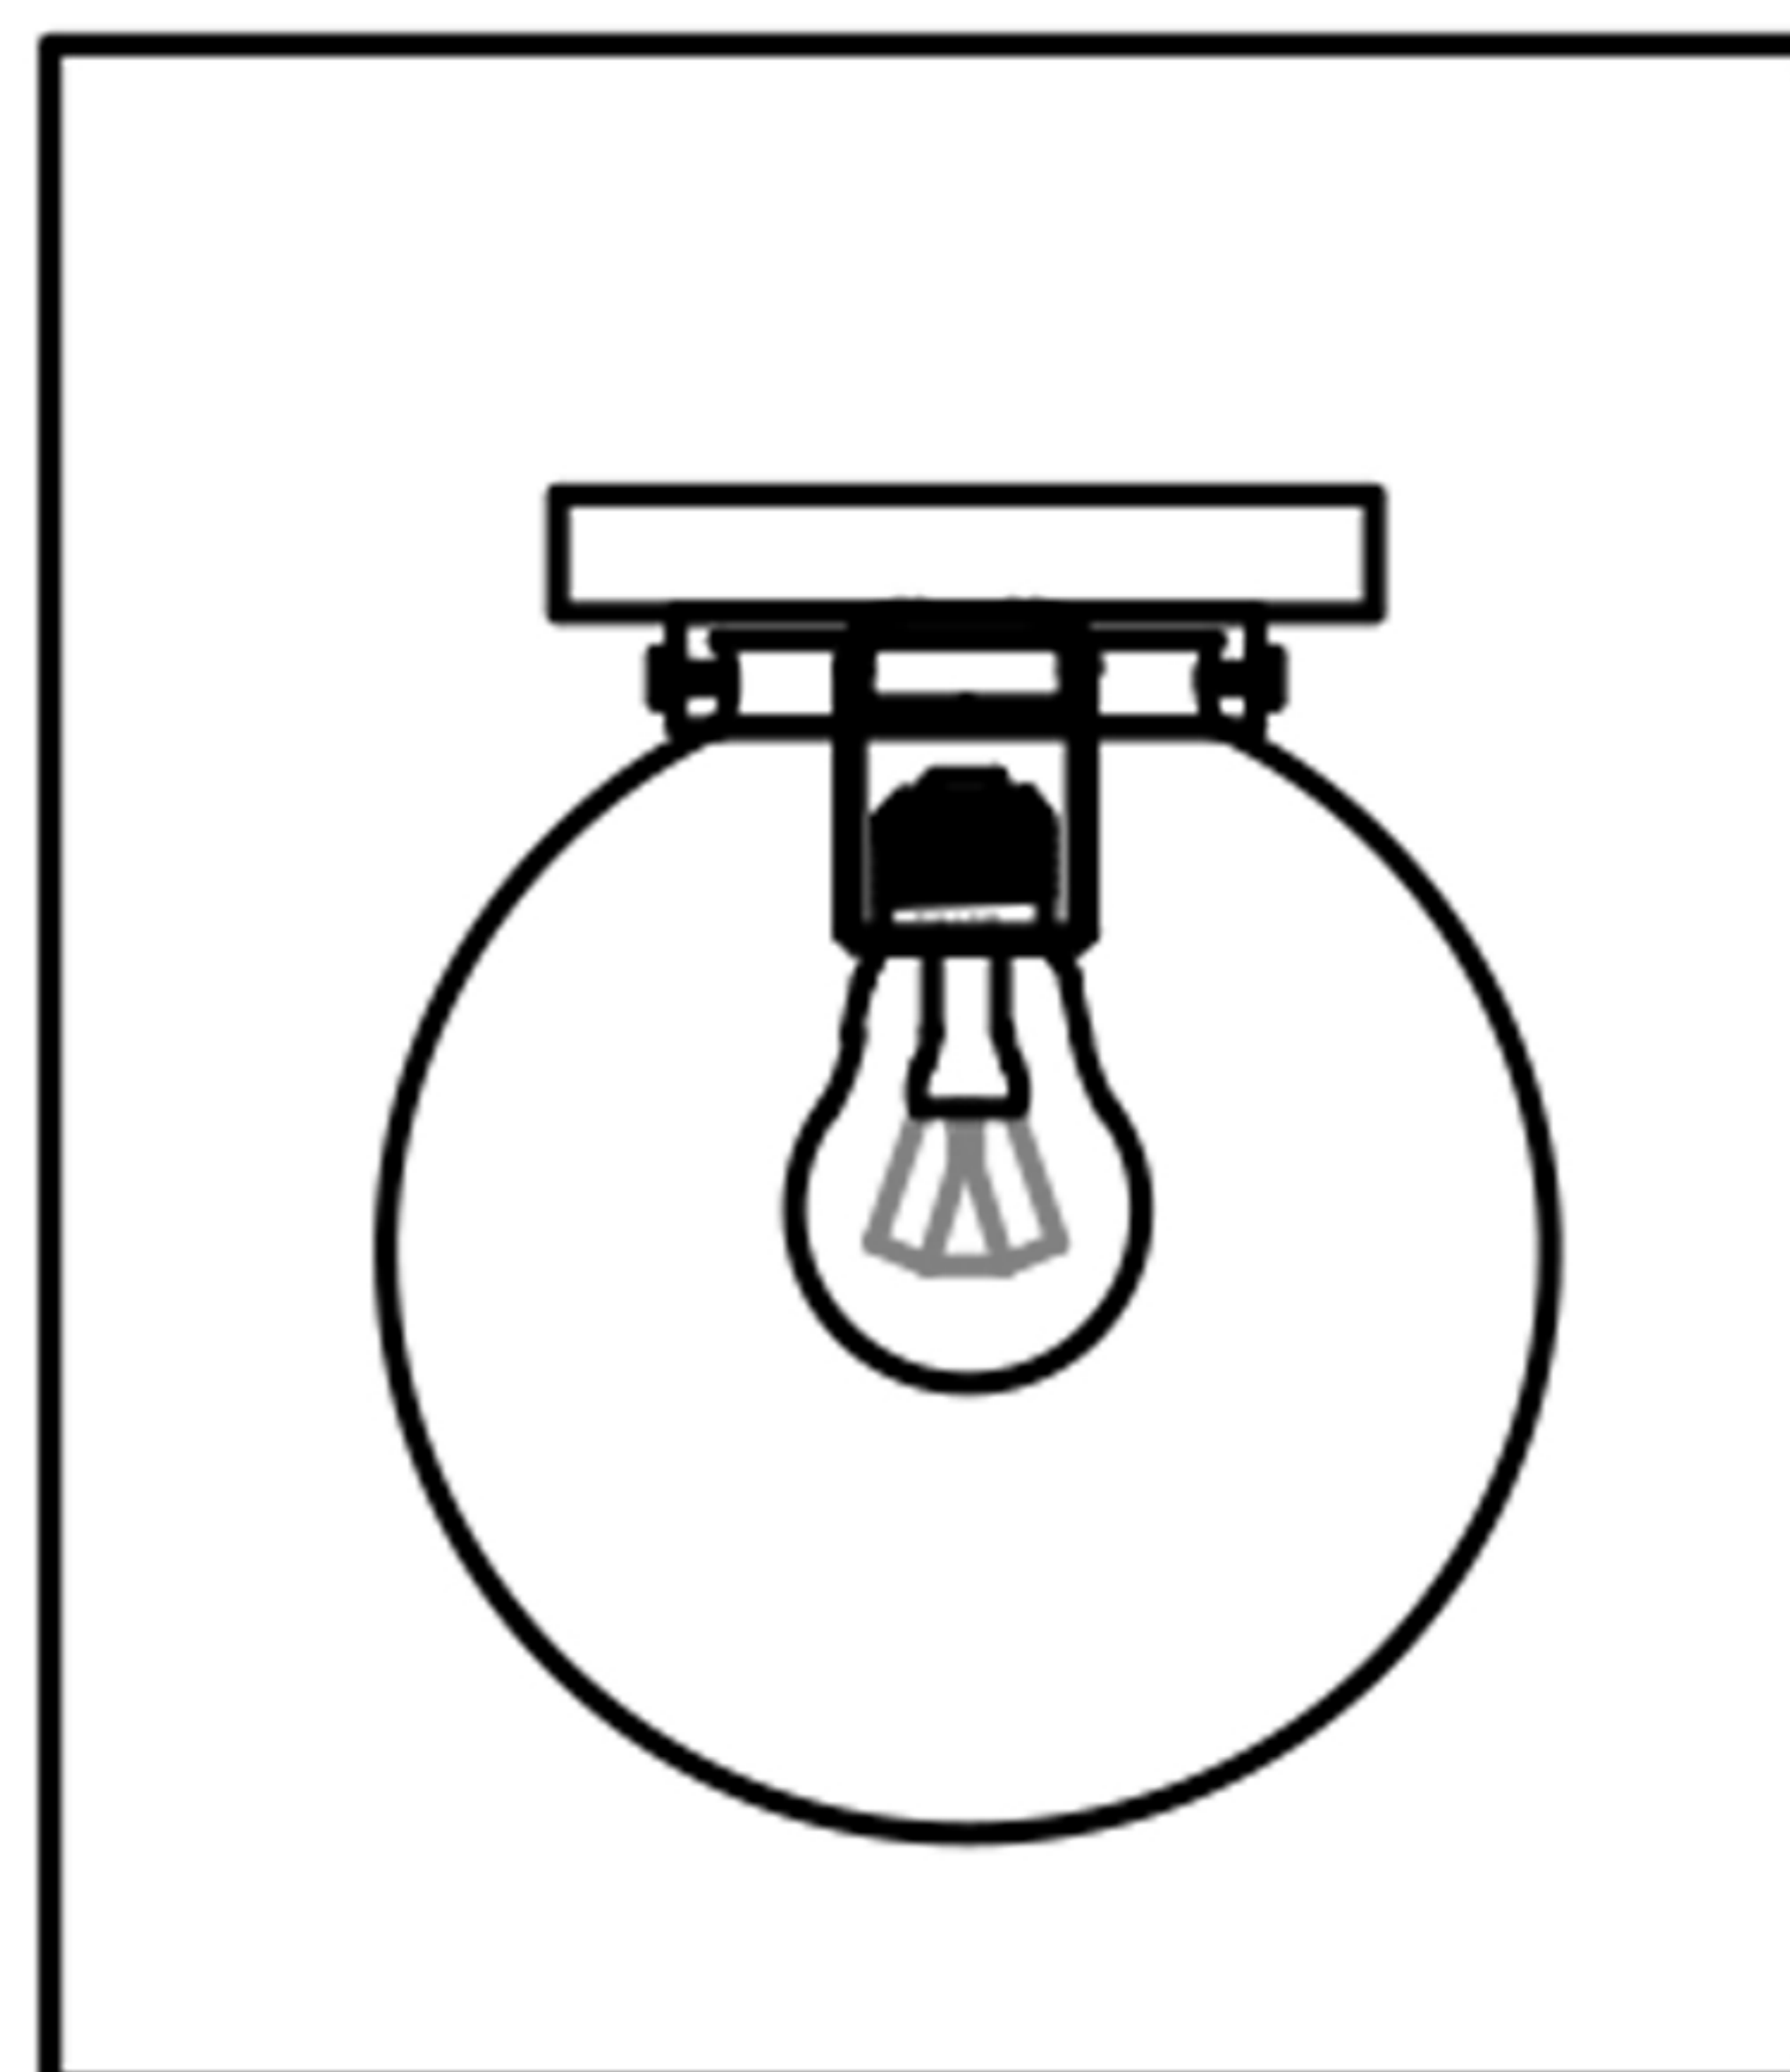

ENGLISH

Specification of installation

In order to ensure safety use, please notice the following items:

- Read and understand the whole Specification.
- Suitable for the use of 220~240V and 50~60Hz.
- Please wear gloves as installment and avoid rot on the surface of plating.
- Must be installed on the fixed places and be checked annually.
- Please turn off the lighting source by soft cloth as cleaning prohibited to use of rotted detergent.
- Please connect with the local sales service center when there are any abnormality.

Live wire-Brown
Neutral-Light grey
Ground wire-Yellow

MARIO PL1 D250
NICKL/TRANSPARENTE

CEILING PAN SIZE:

FIXTURE SIZE: