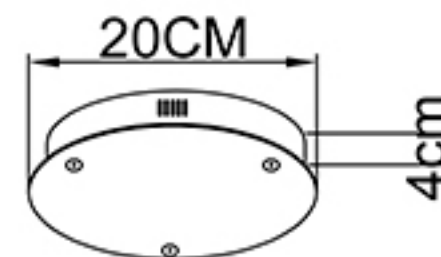

Specification of installation

In order to ensure safety use, please notice the following items:

- Read and understand the whole Specification.
- Suitable for the use of 220-240V and 50-60Hz.
- Must be installed on the fixed places and be checked annually
- Please wear gloves as installment and avoid rot on the surface of plating.
- Please turn off the lighting source by soft cloth as cleaning prohibited to use of rotted detergent.
- Please connect with the local sales service center when there are any abnormality.

Live wire-Brown
Neutral-Light Grey
Ground wire-Yellow

BASE SIZE:

FIXTURE SIZE