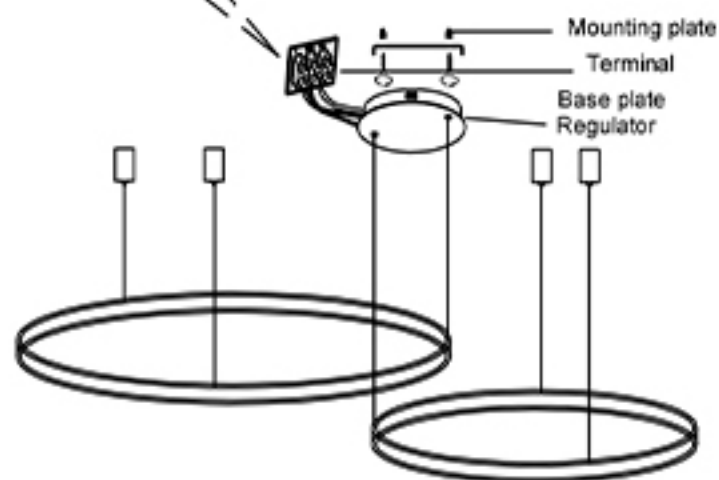

Specification of installation

In order to ensure safety use, please notice the following items:

- Read and understand the whole Specification.
- Suitable for the use of 220-240V and 50-60Hz.
- Must be installed on the fixed places and be checked annually
- Please wear gloves as installment and avoid rot on the surface of plating.
- Please turn off the lighting source by soft cloth as cleaning prohibited to use of rotted detergent.
- Please connect with the local sales service center when there are any abnormality.

Live wire-Brown
Neutral-Light Grey
Ground wire-Yellow

BASE SIZE:

FIXTURE SIZE