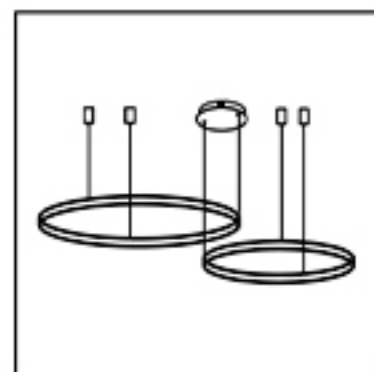

Specification of installation

In order to ensure safety use, please notice the following items:

- Read and understand the whole Specification.
- Suitable for the use of 220-240V and 50-60Hz.
- Must be installed on the fixed places and be checked annually
- Please wear gloves as installment and avoid rot on the surface of plating.
- Please turn off the lighting source by soft cloth as cleaning prohibited to use of rotted detergent.
- Please connect with the local sales service center when there are any abnormality.

Live wire-Brown
Neutral-Light Grey
Ground wire-Yellow

BASE SIZE:

FIXTURE SIZE