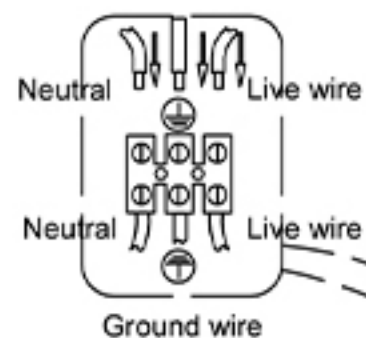

Specification of installation

In order to ensure safety use, please notice the following items:

- Read and understand the whole Specification.
- Suitable for the use of 220-240V and 50-60Hz.
- Must be installed on the fixed places and be checked annually
- Please wear gloves as installment and avoid rot on the surface of plating.
- Please turn off the lighting source by soft cloth as cleaning prohibited to use of rotted detergent.
- Please connect with the local sales service center when there are any abnormality.

Live wire-Brown
Neutral-Light Grey
Ground wire-Yellow

BASE SIZE:

FIXTURE SIZE