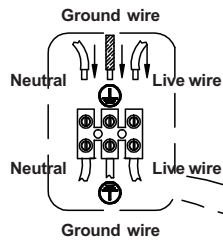

## Specification of installation

In order to ensure safety use, please notice the following items:

- Read and understand the whole Specification.
- Suitable for the use of 220~240V and 50~60Hz.
- Please wear gloves as installment and avoid rot on the surface of plating.
- Must be installed on the fixed places and be checked annually.
- Please turn off the lighting source by soft cloth as cleaning prohibited to use of rotted detergent.
- Please connect with the local sales service center when there are any abnormality.

Live wire-Brown  
Neutral-Ligt Grey  
Ground wire-Yellow

Product coding: MADRID SP8 GRAY