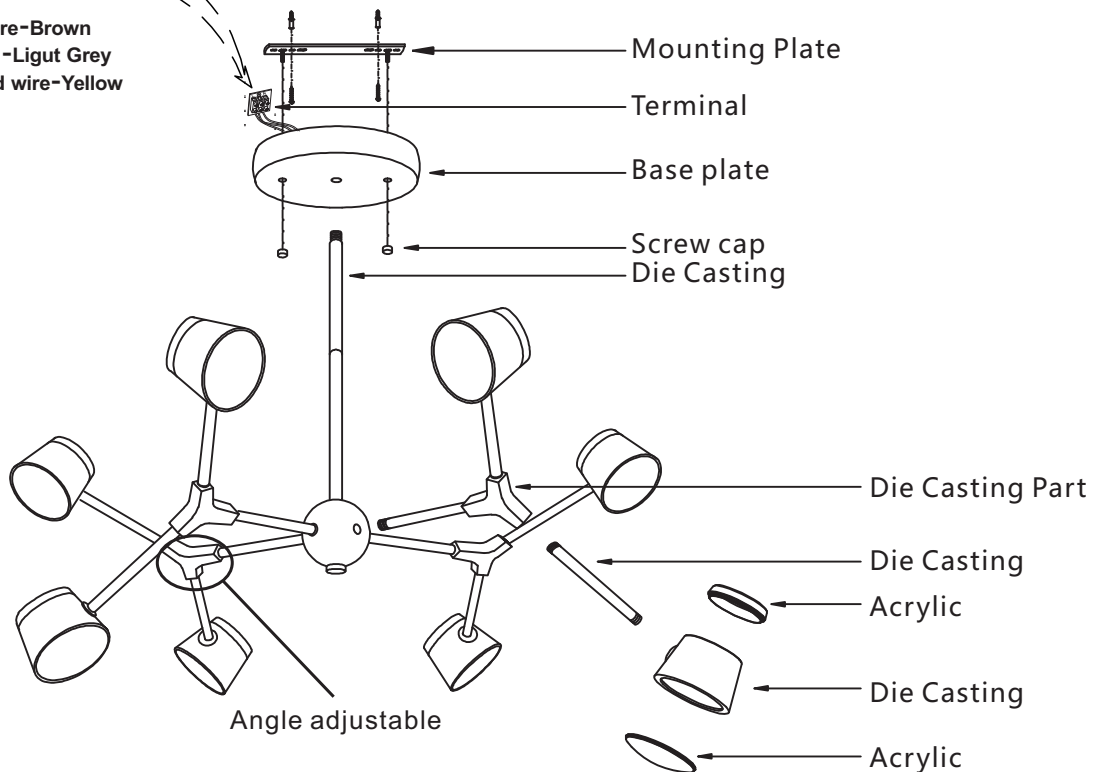

ENGLISH

Specification of installation

In order to ensure safety use, please notice the following items:

- Read and understand the whole Specification.
- Suitable for the use of 220~240V and 50~60Hz.
- Please wear gloves as installment and avoid rot on the surface of plating.
- Must be installed on the fixed places and be checked annually.
- Please turn off the lighting source by soft cloth as cleaning prohibited to use of rotted detergent.
- Please connect with the local sales service center when there are any abnormality.

Live wire-Brown
Neutral-Ligt Grey
Ground wire-Yellow

Product coding: MADRID SP8 GRAY