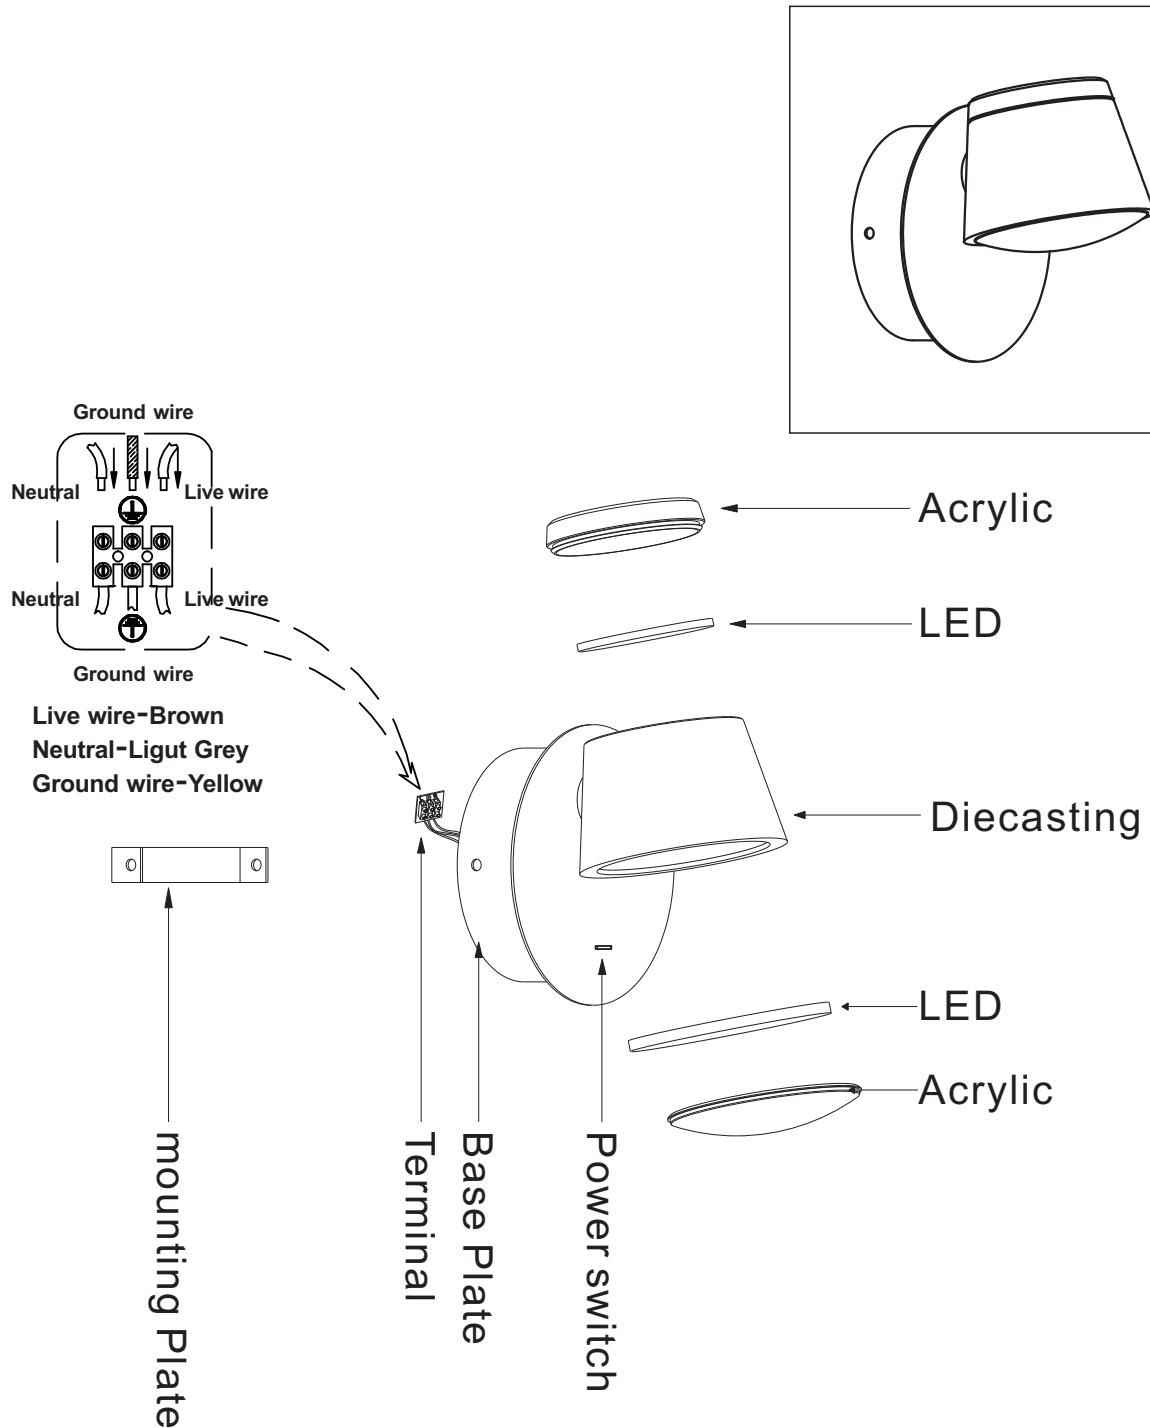

## Specification of installation

In order to ensure safety use, please notice the following items:

- Read and understand the whole Specification.
- Suitable for the use of 220~240V and 50~60Hz.
- Please wear gloves as installment and avoid rot on the surface of plating.
- Must be installed on the fixed places and be checked annually.
- Please turn off the lighting source by soft cloth as cleaning prohibited to use of rotted detergent.
- Please connect with the local sales service center when there are any abnormality.

Product coding: MADRID AP1 GRAY

# BASE SIZE:

# FIXTURE SIZE: